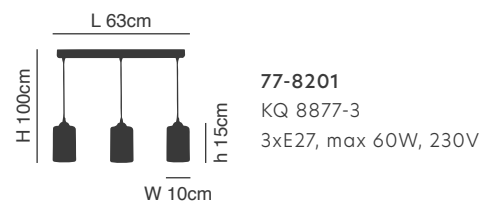

Pendant Smoked Glasses

Includes hanging set:

77-8200
KQ 8877-1
E27, max 60W, 230V

77-8202
KQ 8877-3A
3xE27, max 60W, 230V

77-8201
KQ 8877-3
3xE27, max 60W, 230V

77-8202

77-8201

77-8205