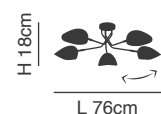

Elia
Metal Black Ceiling
Antique Bronze

77-8103
KQ 2759/5
5xE14, max 60W, 230V