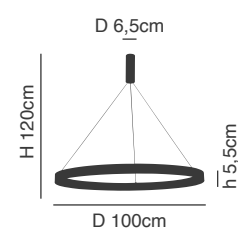

77-8142
SE LED **SMART** 80
LED, 56watt,
4480lumen, 230V

77-8143
SE LED **SMART** 100
LED, 64watt,
5120lumen, 230V