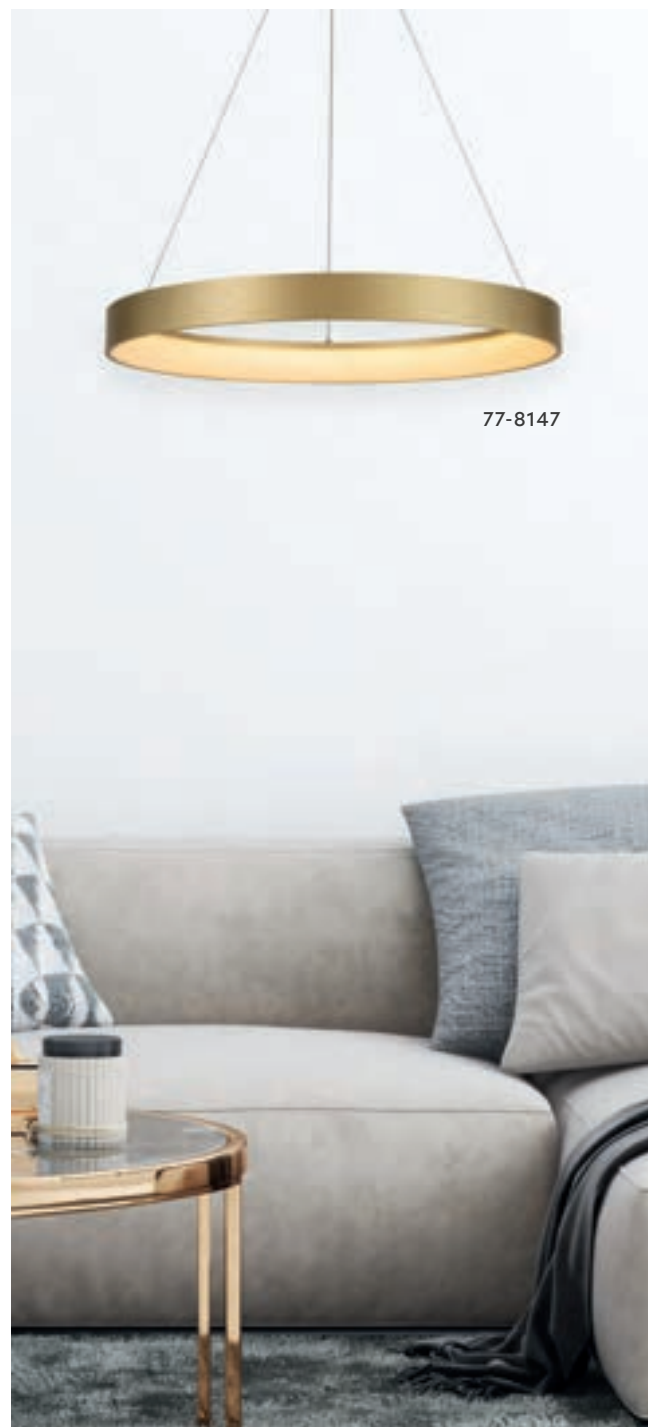

77-8147

Amaya

Brushed Gold Matt Pendant
Aluminium & Acrylic

Includes hanging set: