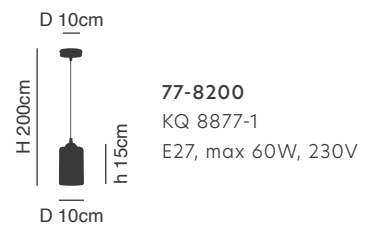

Smog

Pendant Smoked Glasses

Includes hanging set:

77-8200
KQ 8877-1
E27, max 60W, 230V