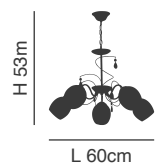

Ferrow

Metal Chrome Pendant,
White Opal Glass, Crystal Details

77-8084
KQ 2221/5
5xE27, max 60W, 230V