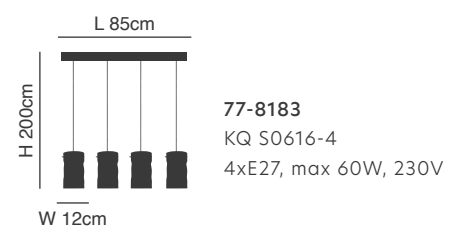

77-8181

77-8183

Twist

Smokey Pendant Glass

Includes hanging set:

77-8194

77-8190

77-8189