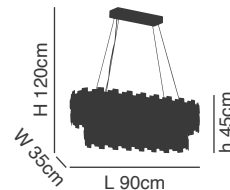

77-8211

77-8209

77-8210

Digital
Titanium Gold
Metal & Transparent Glass

77-8211
M8021G
2xE14, max 40W,
230V

77-8209
M6603-800
16xE14, max 40W,
230V

77-8210
M6603-900R
10xE14, max 40W,
230V

77-8214