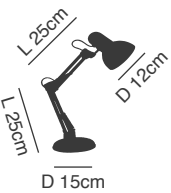

Clark

Metal Black Table Lamp.

Metal White Table Lamp.

77-4493
YQ-2811
1xE27 max 40W 230V