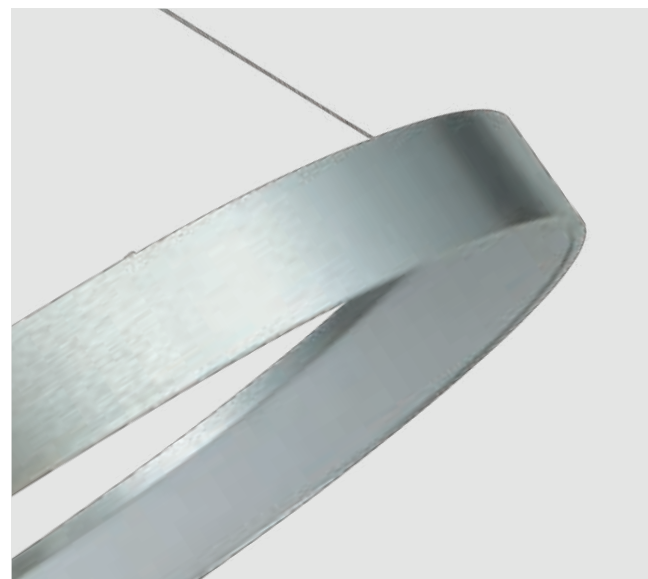

77-8155
SE LED **SMART** 60
LED, 44watt,
3520lumen, 230V

77-8156
SE LED **SMART** 80
LED, 64watt,
5120lumen, 230V

77-8144

77-8145

77-8146

Amaya

Nickel Matt Pendant
Aluminium & Acrylic

Includes hanging set: