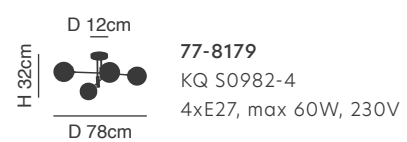

77-8177
KQ S0980-6
6xE27, max 60W, 230V

77-8178
KQ S0980-9
9xE27, max 60W, 230V

77-8179

77-8180

Cross

Black and Gold Ceiling

77-8184

77-8182