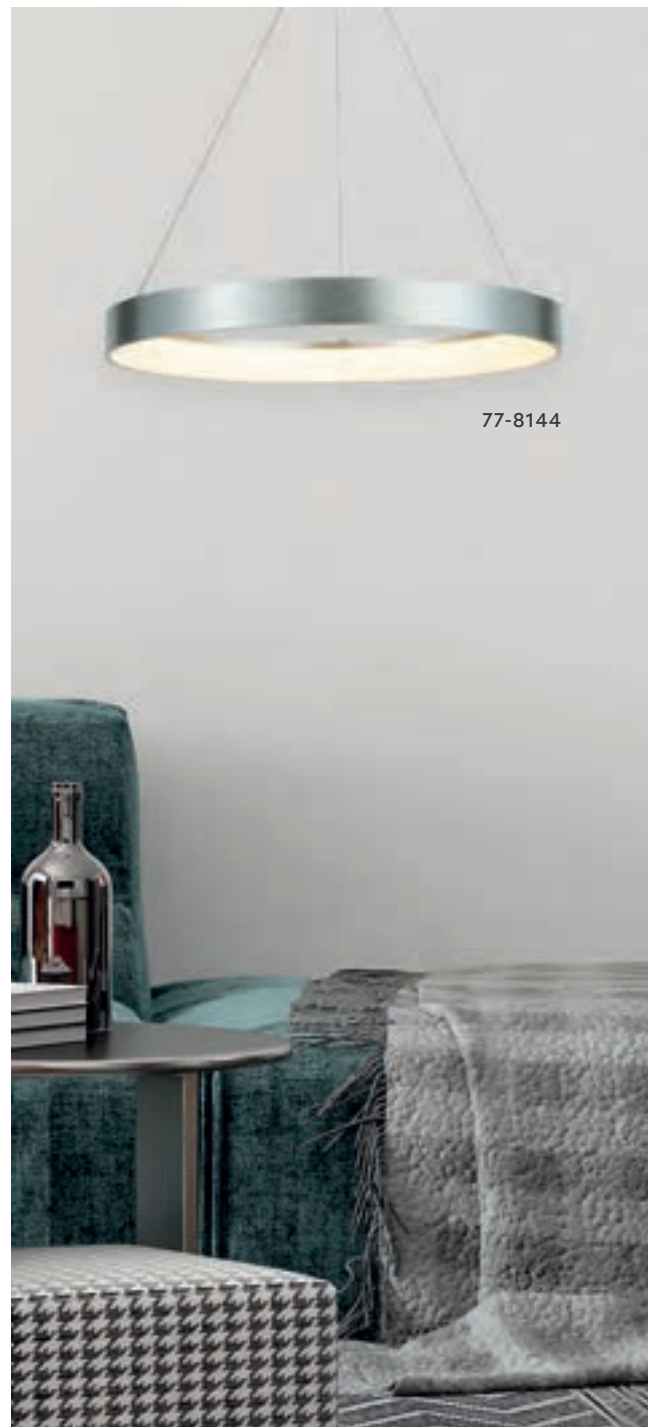

77-8156

Easy connect
via app
remote control
voice control

Available on the **App Store**

Works with **Amazon Alexa**

ANDROID APP ON **Google Play**

Works with **Google Assistant**

Amaya

White Satin Ceiling
Aluminium & Acrylic

77-8155
SE LED **SMART** 60
LED, 44watt,
3520lumen, 230V

77-8156
SE LED **SMART** 80
LED, 64watt,
5120lumen, 230V

77-8144

77-8145

77-8146

Amaya

Nickel Matt Pendant
Aluminium & Acrylic

Includes hanging set: