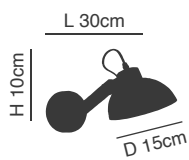

77-4499

77-4500

77-4493

77-4494

Pol

Metal Black Outside. Wooden Details.

Metal White. Wooden Details.

77-4499
YQ-4004
1xE27, max 40W