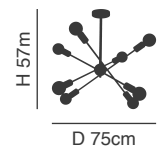

Gwen
Metal Black Pendant

77-8092
KQ 2629/8
8xE27, max 60W, 230V