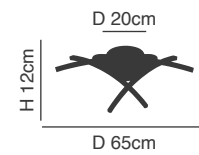

77-8172
SE LED 65-4
LED, 42watt,
3360lumen, 230V