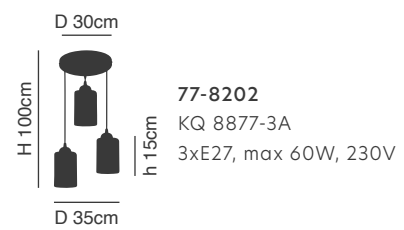

77-8202
KQ 8877-3A
3xE27, max 60W, 230V