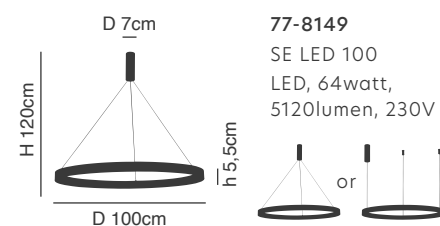

77-8148
SE LED 80
LED, 56watt,
4480lumen, 230V

77-8149
SE LED 100
LED, 64watt,
5120lumen, 230V