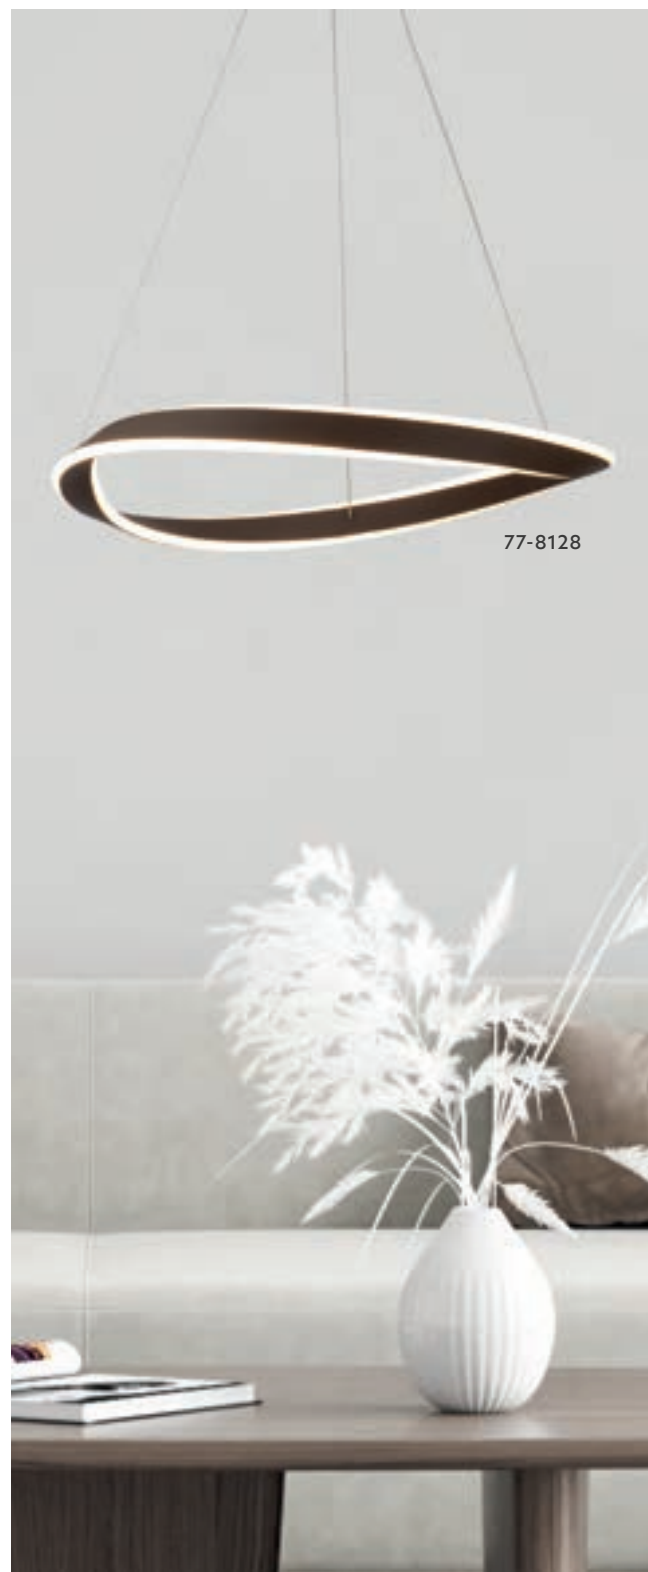

77-8128

77-8128

77-8129

Mateo

Sandy Coffee Pendant
Aluminium & Acrylic

77-8129
SE LED SMART 82
LED, 161watt,
12880lumen, 230V

77-8128
SE LED 62
LED, 89watt,
7120lumen, 230V

77-8129
Easy connect
via app
remote control
voice control

3000k-6500k

Available on the
App Store

Works with
Amazon Alexa

ANDROID APP ON
Google Play

Works with
Google Assistant