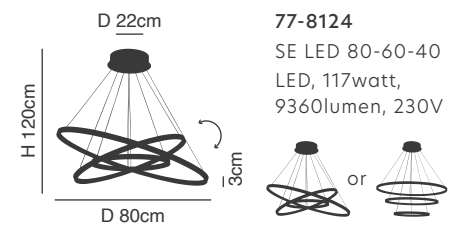

Olympic

Brushed Gold Matt Pendant
Aluminium & Acrylic