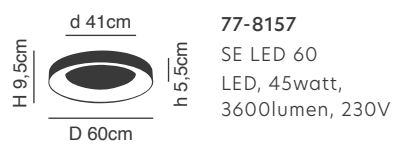

Amaya

Nickel Matt Pendant
Aluminium & Acrylic

77-8157
SE LED 60
LED, 45watt,
3600lumen, 230V