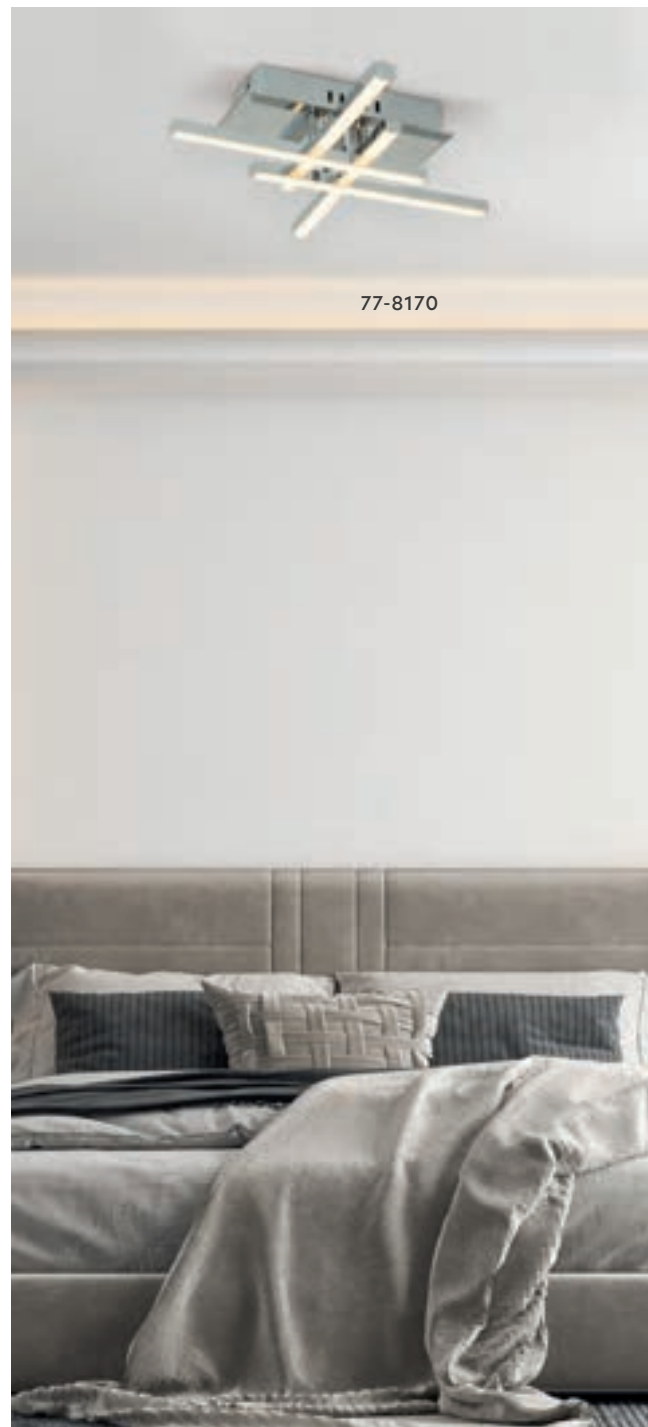

77-8170

77-8169

77-8170

Recta

Chrome Pendant/Ceiling
Aluminium & Acrylic

77-8169
SE LED 100
LED, 67watt,
5360lumen, 230V

77-8170
SE LED 40
LED, 28watt,
2240lumen, 230V