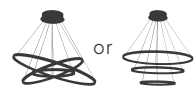

77-8122
SE LED 80-60-40
LED, 117watt,
9360lumen, 230V