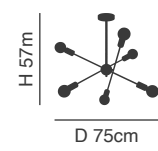

77-8092
KQ 2629/8
8xE27, max 60W, 230V

77-8091
KQ 2629/6
6xE27, max 60W, 230V