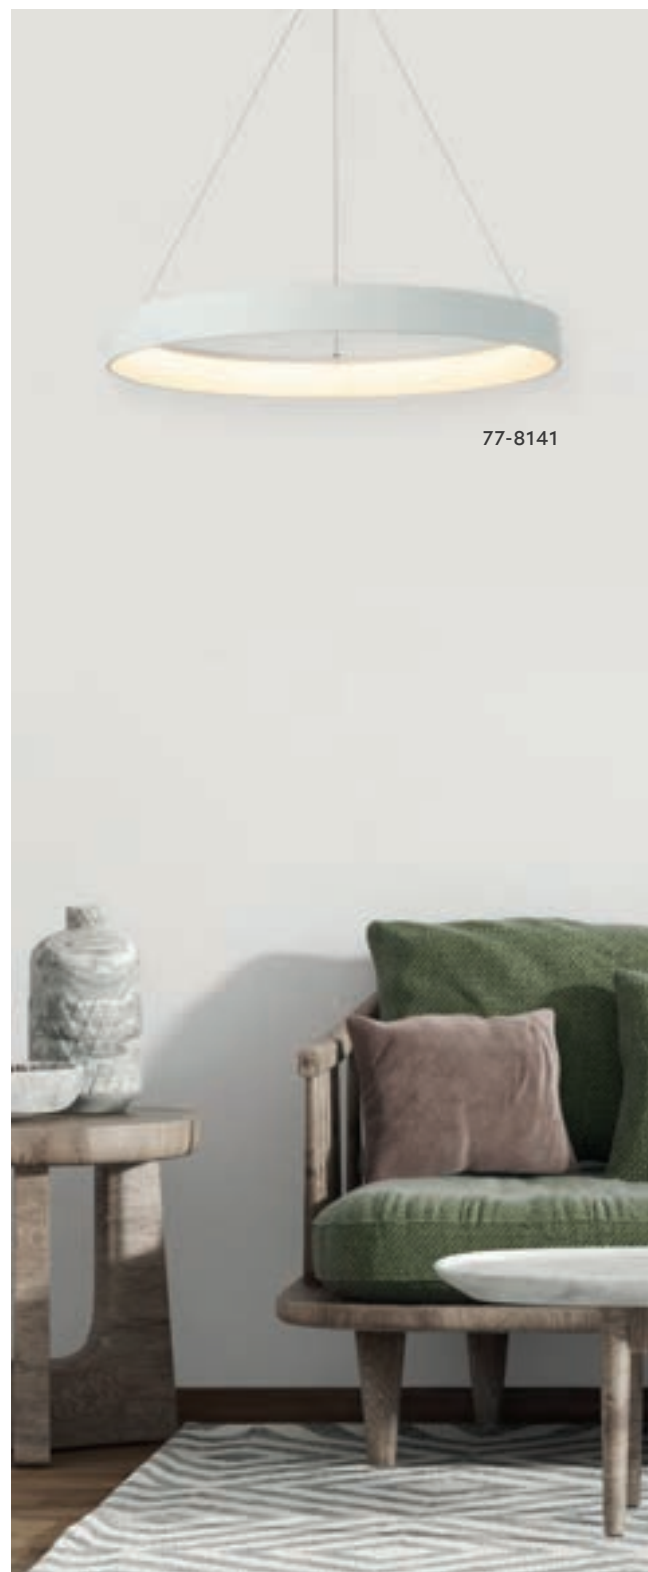

77-8141

Easy connect
via app
remote control
voice control

Available on the **App Store**

Works with **Amazon Alexa**

ANDROID APP ON **Google Play**

Works with **Google Assistant**