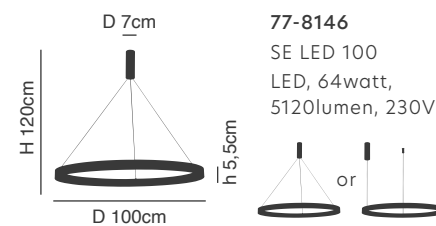

77-8145
SE LED 80
LED, 56watt,
4480lumen, 230V

77-8146
SE LED 100
LED, 64watt,
5120lumen, 230V