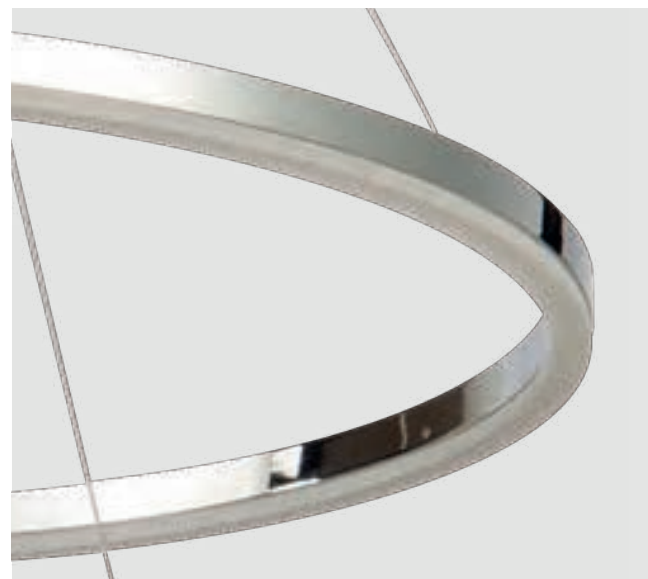

77-8120

77-8121

Milea

Brushed Gold Matt Pendant
 Aluminium & Acrylic

77-8121
 SE LED SMART 60
 LED, 110watt,
 8800lumen, 230V

77-8120
 SE LED 120
 LED, 110watt,
 8320lumen, 230V

77-8123

77-8122

77-8123

Olympic

Chrome Pendant
Aluminium & Acrylic

77-8122
SE LED 80-60-40
LED, 117watt,
9360lumen, 230V

77-8123
SE LED 60-40
LED, 65watt,
5200lumen, 230V

77-8125

77-8124

77-8125