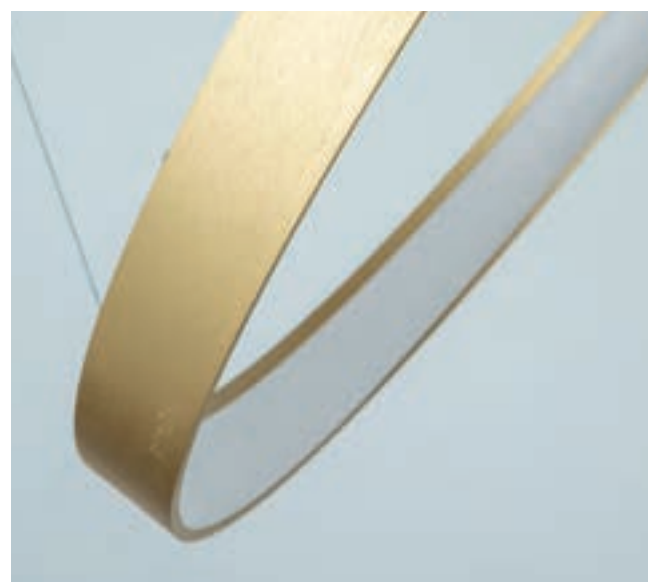

77-8157
SE LED 60
LED, 45watt,
3600lumen, 230V

77-8158
SE LED 80
LED, 64watt,
5120lumen, 230V

77-8147

77-8148

77-8149

Amaya

Brushed Gold Matt Pendant
Aluminium & Acrylic

Includes hanging set: