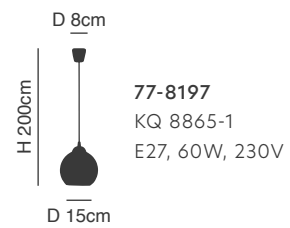

Swirl

Black Pendant with
White Glasses

Includes hanging set:

77-8197
KQ 8865-1
E27, 60W, 230V