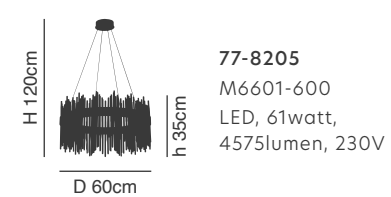

Pulse

Brushed Gold Bronze Pendant
Metal & Transparent Glass