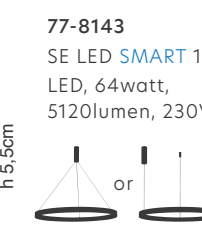

Includes hanging set:

77-8142
SE LED **SMART** 80
LED, 56watt,
4480lumen, 230V

77-8143
SE LED **SMART** 100
LED, 64watt,
5120lumen, 230V

77-8141
SE LED **SMART** 60
LED, 44watt,
3520lumen, 230V

77-8155

77-8155