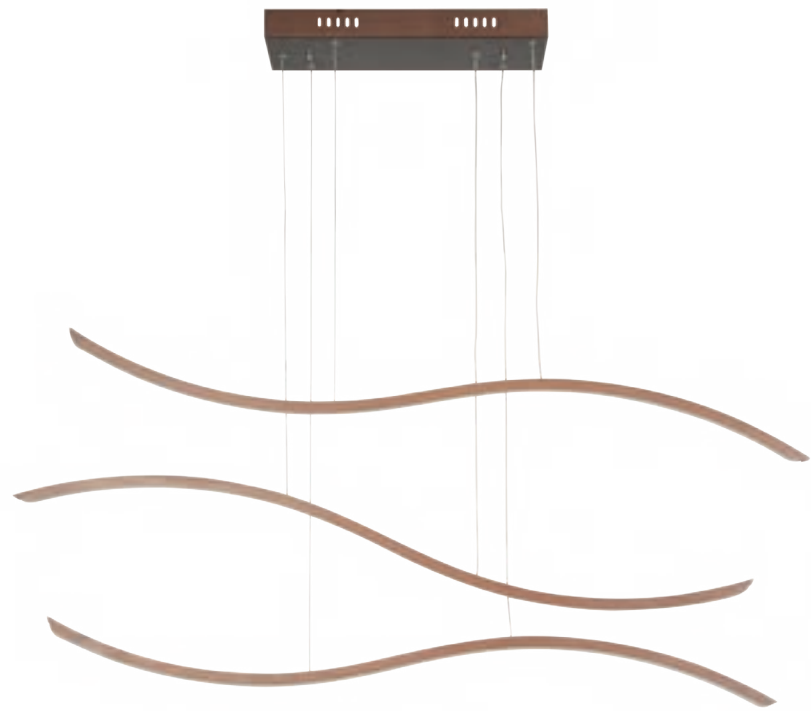

77-8129
Easy connect
via app
remote control
voice control

3000k-6500k

Available on the
App Store

Works with
Amazon Alexa

ANDROID APP ON
Google Play

Works with
Google Assistant

Waves

Brushed Coffee Pendant
Aluminium & Acrylic