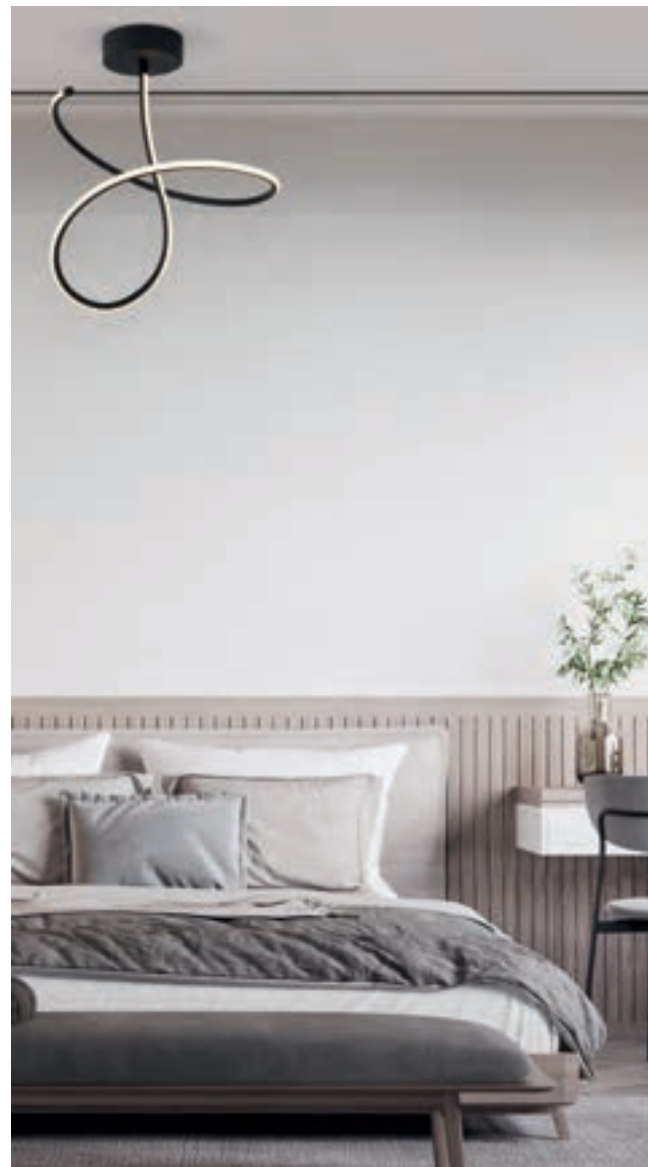

77-8166
SE LED 70
LED, 49watt,
3920lumen, 230V

Underneath View: ○

77-8167
SE LED 50
LED, 39watt,
3120lumen, 230V

77-8168
SE LED 120
LED, 42watt,
3360lumen, 230V

77-8170

77-8169

77-8170

Recta