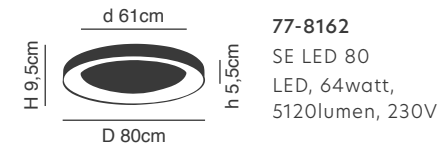

77-8161
SE LED 60
LED, 45watt,
3600lumen, 230V

77-8162
SE LED 80
LED, 64watt,
5120lumen, 230V