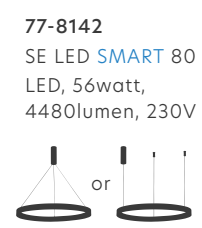

Includes hanging set:

77-8142
SE LED **SMART** 80
LED, 56watt,
4480lumen, 230V

77-8143
SE LED **SMART** 100
LED, 64watt,
5120lumen, 230V

77-8141
SE LED **SMART** 60
LED, 44watt,
3520lumen, 230V

77-8155

77-8155