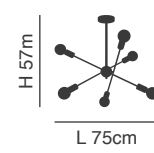

77-8096
KQ 2629/8
8xE27, max 60W, 230V

77-8095
KQ 2629/6
6xE27, max 60W, 230V