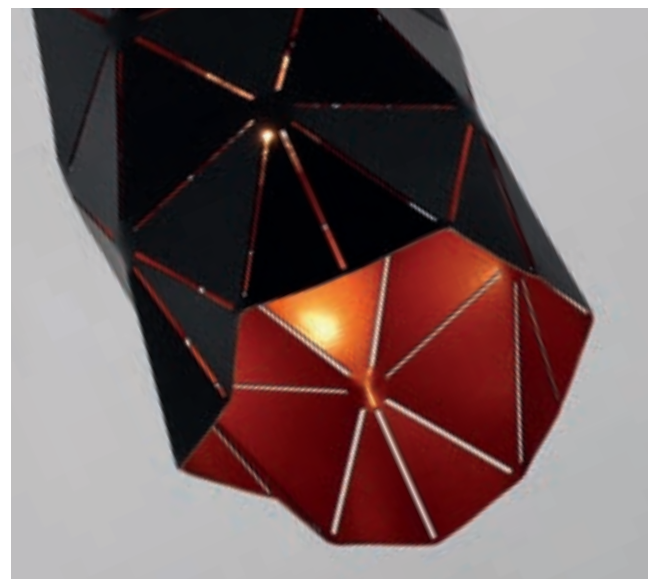

Tangram

Black Metal Pendant

Includes hanging set:

77-8191
KQ S0661-4A
4xE27, max 60W, 230V