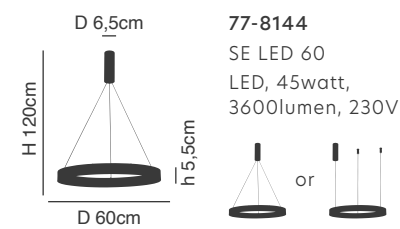

77-8144
SE LED 60
LED, 45watt,
3600lumen, 230V