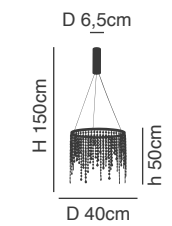

77-8136
SE LED 60
LED, 39watt,
3120lumen, 230V