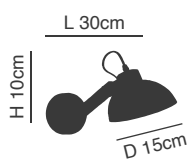

77-4499

77-4500

77-4493

77-4494

Pol

Metal Black Outside. Wooden Details.

Metal White. Wooden Details.

77-4499
YQ-4004
1xE27, max 40W