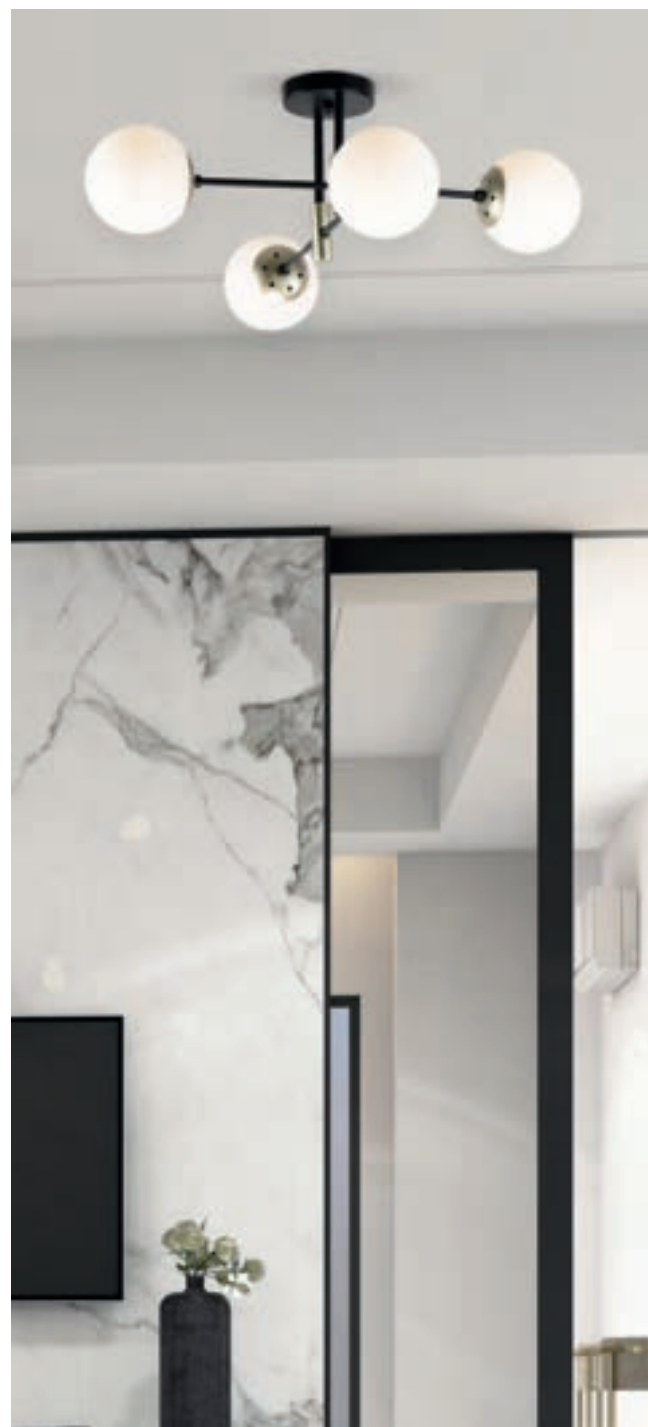

77-8179

Cross

Black and Gold Ceiling