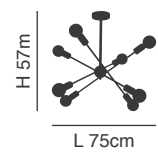

Gwen
Metal White Pendant