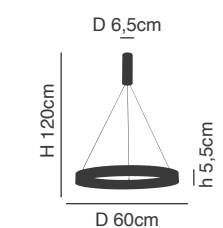

77-8148
SE LED 80
LED, 56watt,
4480lumen, 230V

77-8149
SE LED 100
LED, 64watt,
5120lumen, 230V

77-8147
SE LED 60
LED, 45watt,
3600lumen, 230V