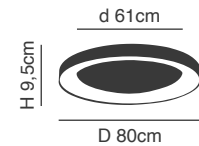

77-8154
SE LED SMART 80
LED, 64watt,
5120lumen, 230V