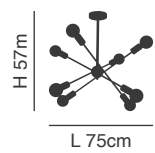

Gwen
Metal Nickel Mat