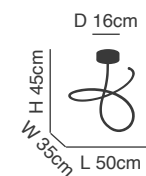

77-8167
SE LED 50
LED, 39watt,
3120lumen, 230V