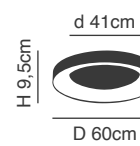

77-8148
SE LED 80
LED, 56watt,
4480lumen, 230V

77-8147
SE LED 60
LED, 45watt,
3600lumen, 230V

77-8149
SE LED 100
LED, 64watt,
5120lumen, 230V

77-8159

77-8159

77-8160

Amaya

Brushed Gold Matt Ceiling
Aluminium & Acrylic