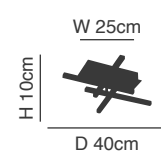

77-8169
SE LED 100
LED, 67watt,
5360lumen, 230V