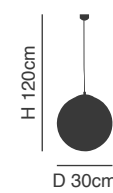

Globe

Metal Black Clear Glass