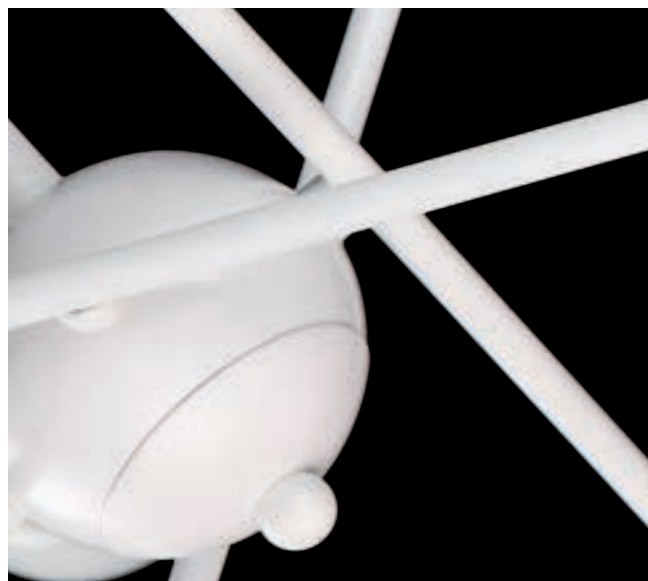

Gwen
Metal White Pendant

77-8094
KQ 2629/8
8xE27, max 60W, 230V

77-8093
KQ 2629/6
6xE27, max 60W, 230V