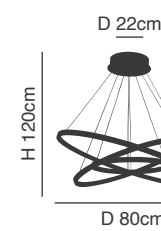

Morelli

Brushed Coffee Pendant
Aluminium & Acrylic