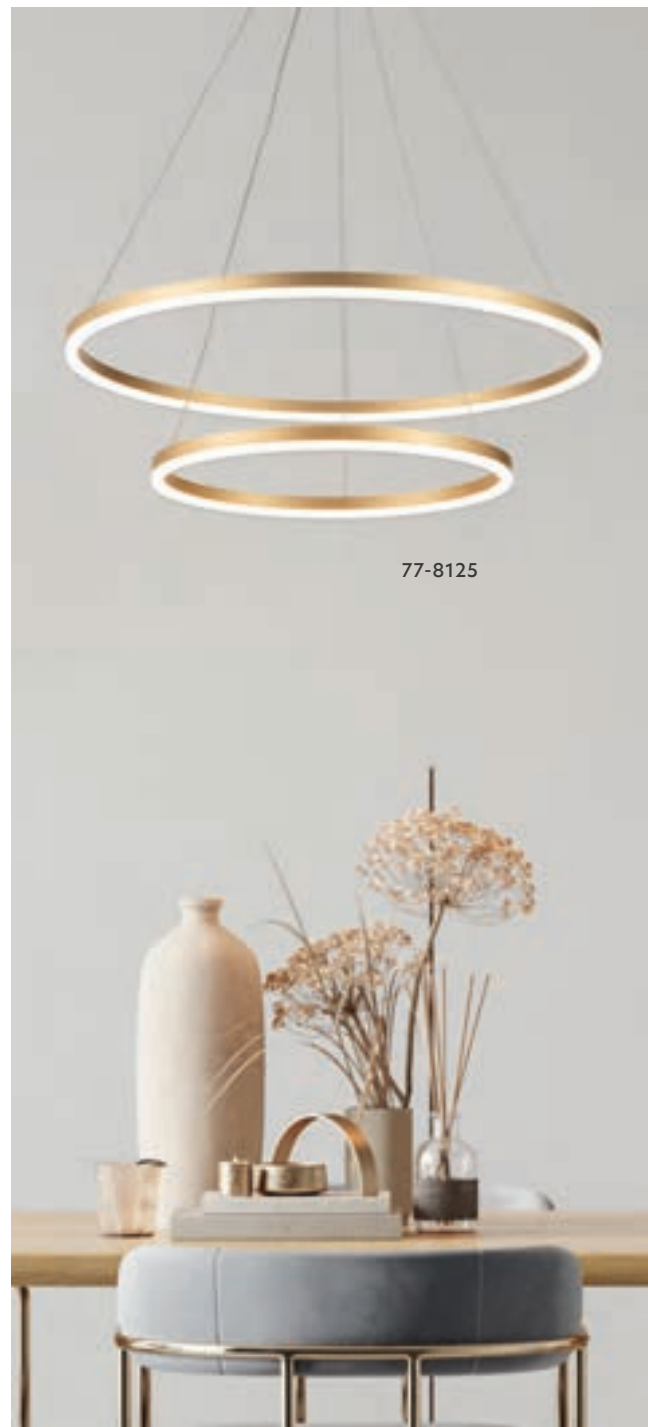

77-8120

77-8121

Milea

Brushed Gold Matt Pendant
 Aluminium & Acrylic

77-8121
 SE LED SMART 60
 LED, 110watt,
 8800lumen, 230V

77-8120
 SE LED 120
 LED, 110watt,
 8320lumen, 230V

77-8123

77-8122

77-8123

Olympic

Chrome Pendant
Aluminium & Acrylic

77-8122
SE LED 80-60-40
LED, 117watt,
9360lumen, 230V

77-8123
SE LED 60-40
LED, 65watt,
5200lumen, 230V

77-8125

77-8124

77-8125

Olympic

Brushed Gold Matt Pendant
Aluminium & Acrylic

77-8127

77-8126

77-8127

Malbera

Chrome Pendant
Aluminium & Acrylic

77-8126
SE LED 81
LED, 64watt,
5120lumen, 230V