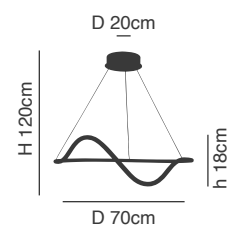

77-8166
SE LED 70
LED, 49watt,
3920lumen, 230V

Underneath View: ○