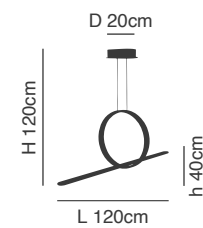

77-8120

77-8121

Milea

Brushed Gold Matt Pendant
 Aluminium & Acrylic

77-8121
 SE LED SMART 60
 LED, 110watt,
 8800lumen, 230V

77-8120
 SE LED 120
 LED, 110watt,
 8320lumen, 230V

77-8123

77-8122