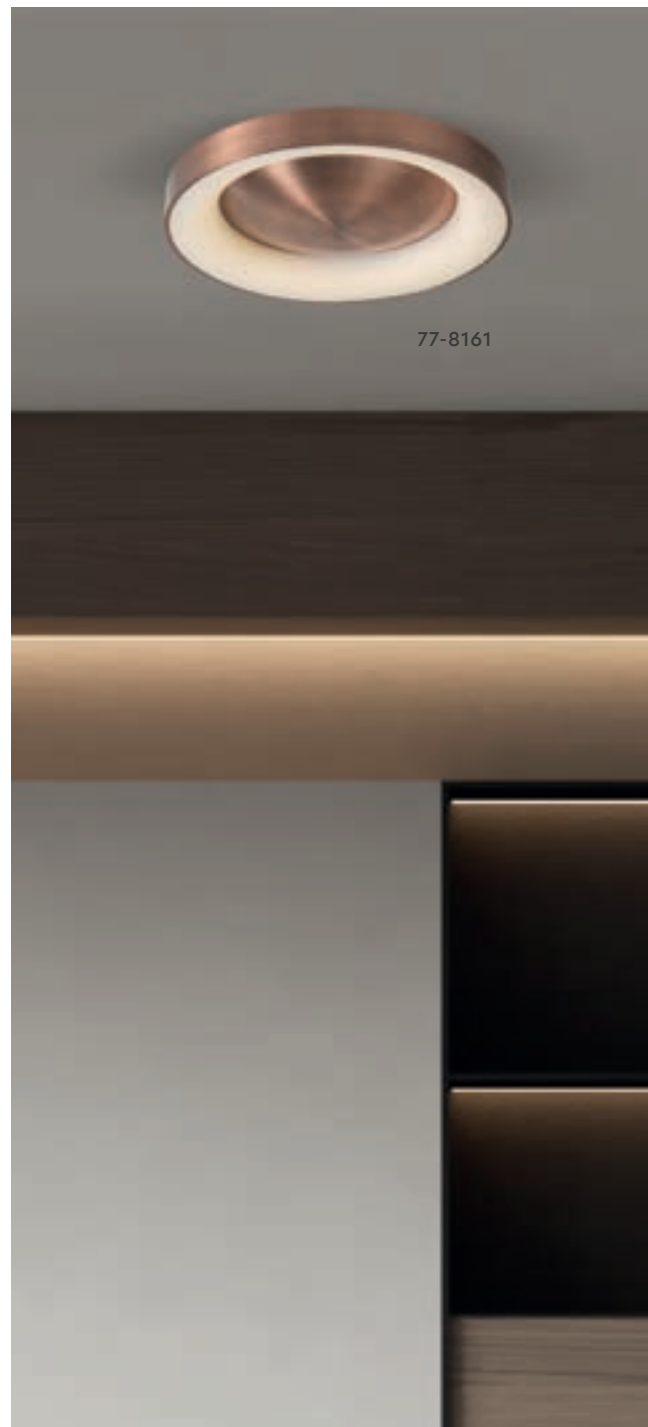

77-8151
SE LED 80
LED, 56watt,
4480lumen, 230V

77-8152
SE LED 100
LED, 64watt,
5120lumen, 230V

77-8150
SE LED 60
LED, 45watt,
3600lumen, 230V

77-8161

Amaya

Copper Ceiling
Aluminium & Acrylic

77-8161
SE LED 60
LED, 45watt,
3600lumen, 230V