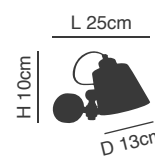

Sam

Metal Black and White Outside.
White Inside. Wooden Details.

77-4497
YQ-4003
1xE27, max 40W, 230V