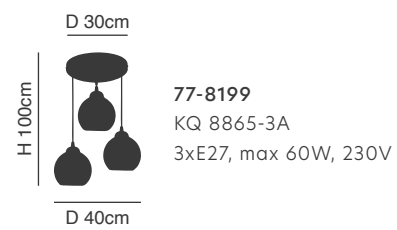

Swirl

Black Pendant with
White Glasses

Includes hanging set:

77-8197
KQ 8865-1
E27, 60W, 230V

77-8199
KQ 8865-3A
3xE27, max 60W, 230V

77-8198
KQ 8865-3
3xE27, max 60W, 230V

77-8200

Smog