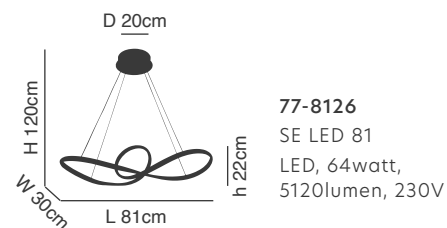

77-8126
SE LED 81
LED, 64watt,
5120lumen, 230V