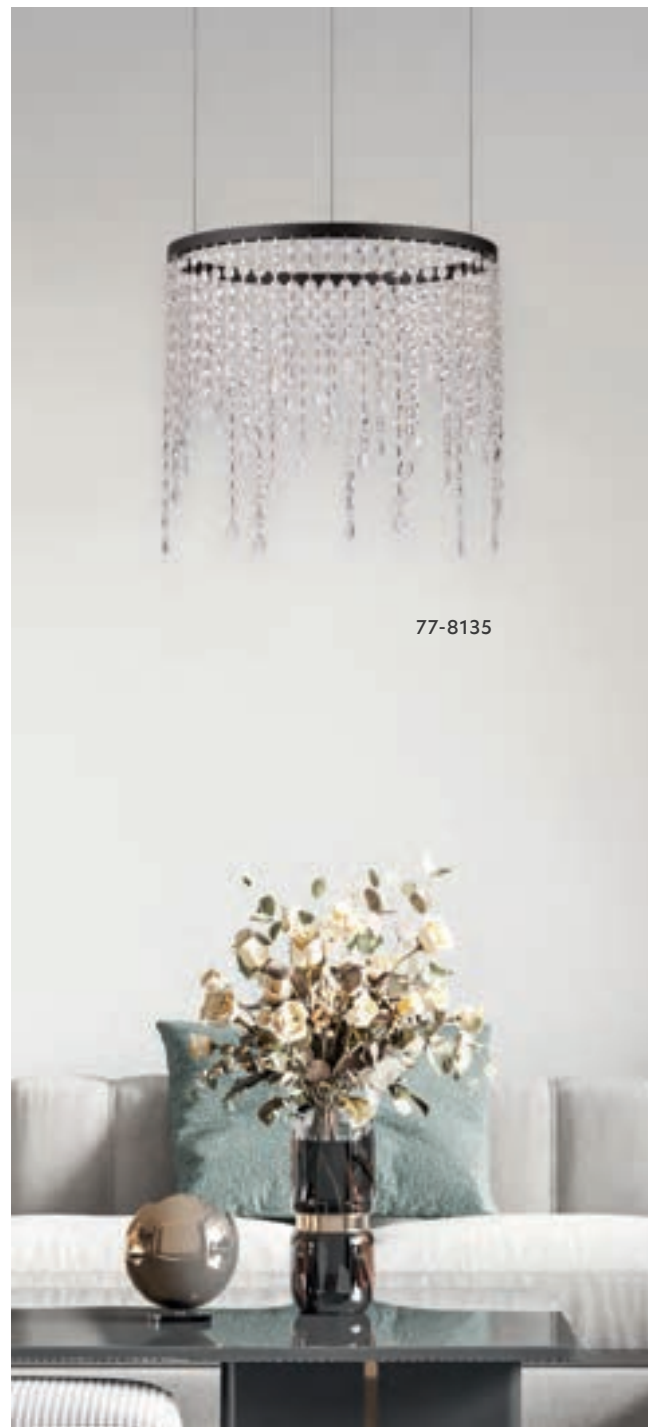

77-8135

Crescendo

Black Satin pendant
Aluminium & Crystal

Includes hanging set: