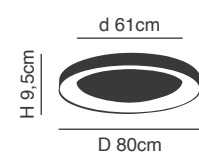

77-8156
SE LED **SMART** 80
LED, 64watt,
5120lumen, 230V