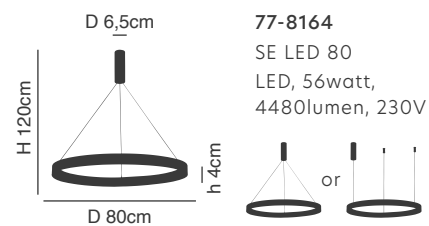

77-8162
SE LED 80
LED, 64watt,
5120lumen, 230V

77-8163

Amarylis
Chrome Pendant
Aluminium & Crystal

Includes hanging set:

77-8164
SE LED 80
LED, 56watt,
4480lumen, 230V

77-8165
SE LED 100
LED, 64watt,
5120lumen, 230V