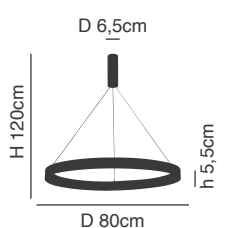

Includes hanging set: