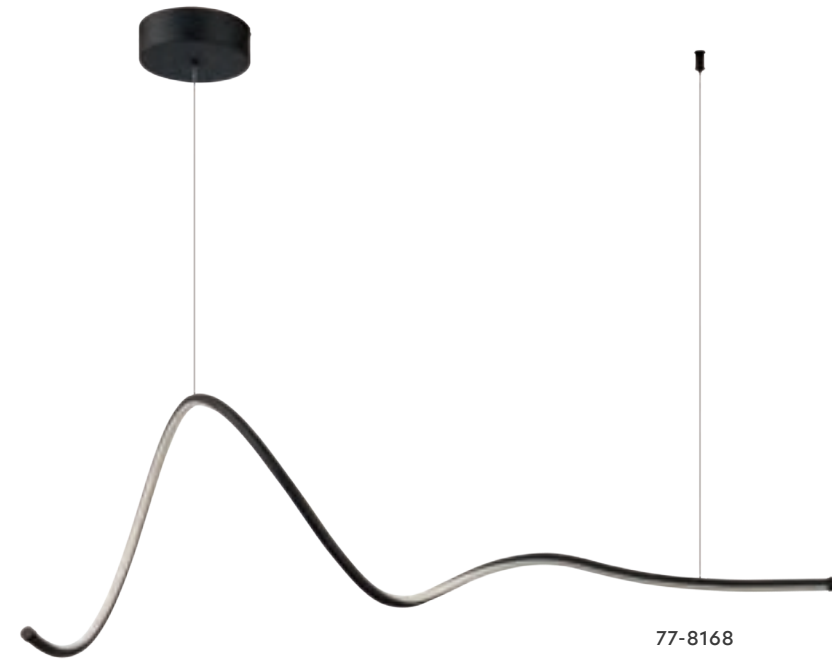

77-8120

77-8121

Milea

Brushed Gold Matt Pendant
 Aluminium & Acrylic

77-8121
 SE LED SMART 60
 LED, 110watt,
 8800lumen, 230V

77-8120
 SE LED 120
 LED, 110watt,
 8320lumen, 230V

77-8123

77-8122

77-8162
SE LED 80
LED, 64watt,
5120lumen, 230V

77-8163

Amarylis
Chrome Pendant
Aluminium & Crystal

Includes hanging set:

77-8164
SE LED 80
LED, 56watt,
4480lumen, 230V

77-8165
SE LED 100
LED, 64watt,
5120lumen, 230V

77-8164

77-8165

77-8163
SE LED 60
LED, 45watt,
3600lumen, 230V

77-8166

77-8167

77-8168

Krishna

Black Satin
Aluminium & Acrylic