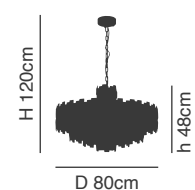

77-8211

77-8209

77-8210

Digital
Titanium Gold
Metal & Transparent Glass

77-8211
M8021G
2xE14, max 40W,
230V

77-8209
M6603-800
16xE14, max 40W,
230V

77-8210
M6603-900R
10xE14, max 40W,
230V

77-8214