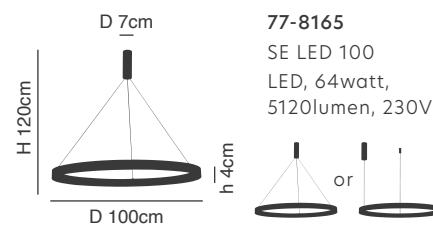

77-8162
SE LED 80
LED, 64watt,
5120lumen, 230V

77-8163

Amarylis
Chrome Pendant
Aluminium & Crystal

Includes hanging set:

77-8164
SE LED 80
LED, 56watt,
4480lumen, 230V

77-8165
SE LED 100
LED, 64watt,
5120lumen, 230V