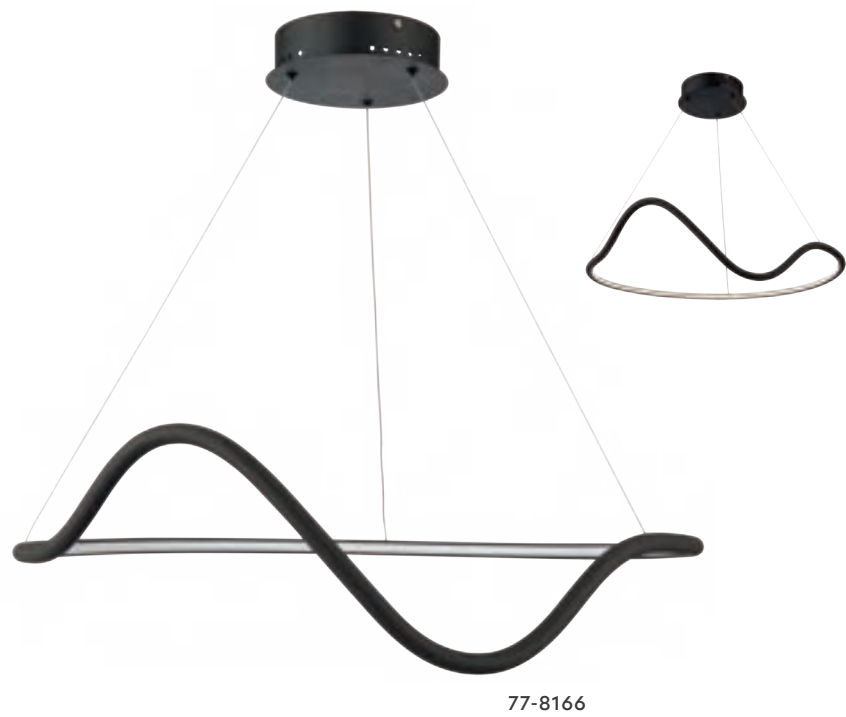

77-8162
SE LED 80
LED, 64watt,
5120lumen, 230V

77-8163

Amarylis
Chrome Pendant
Aluminium & Crystal

Includes hanging set:

77-8164
SE LED 80
LED, 56watt,
4480lumen, 230V

77-8165
SE LED 100
LED, 64watt,
5120lumen, 230V

77-8164

77-8165

77-8163
SE LED 60
LED, 45watt,
3600lumen, 230V

77-8166

77-8167

77-8168

Krishna

Black Satin
Aluminium & Acrylic