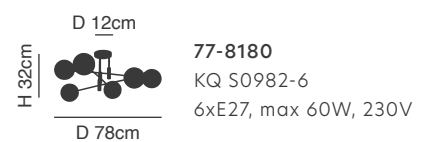

77-8177
KQ S0980-6
6xE27, max 60W, 230V

77-8178
KQ S0980-9
9xE27, max 60W, 230V

77-8179

77-8180

Cross

Black and Gold Ceiling

77-8184

77-8182