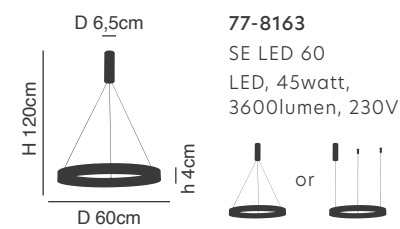

77-8163
SE LED 60
LED, 45watt,
3600lumen, 230V