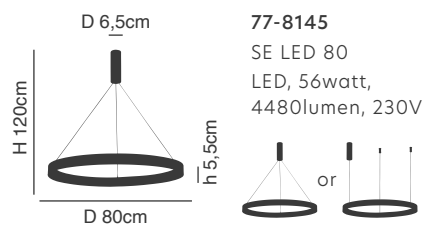

77-8155
SE LED **SMART** 60
LED, 44watt,
3520lumen, 230V

77-8156
SE LED **SMART** 80
LED, 64watt,
5120lumen, 230V

77-8144

77-8145

77-8146

Amaya

Nickel Matt Pendant
Aluminium & Acrylic

Includes hanging set: