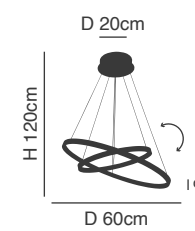

77-8131
SE LED 80-60-40
LED, 131watt,
10480lumen, 230V