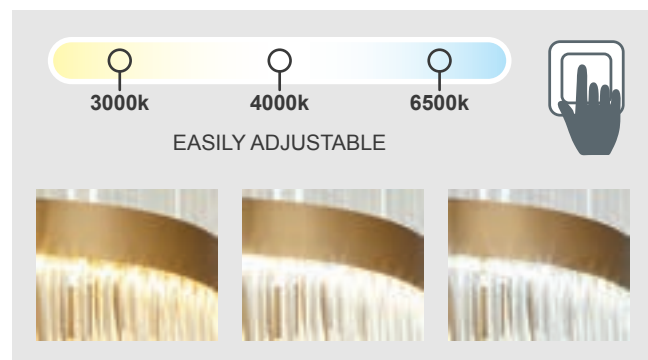

Pendant Smoked Glasses

Includes hanging set:

77-8200
KQ 8877-1
E27, max 60W, 230V

77-8202
KQ 8877-3A
3xE27, max 60W, 230V

77-8201
KQ 8877-3
3xE27, max 60W, 230V

77-8202

77-8201

77-8205

77-8206

Pulse

Brushed Gold Bronze Pendant
Metal & Transparent Glass

77-8207

77-8208

Tempo
Titanium Gold Pendant
Metal & Transparent Glass

77-8207
M6602-600
8xE14, max 40W,
230V

77-8208
M6602-900R
10xE14, max 40W,
230V