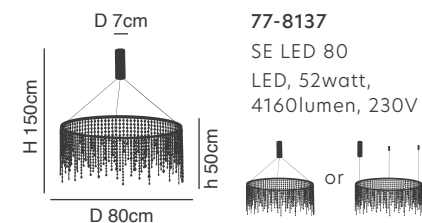

77-8137
SE LED 80
LED, 52watt,
4160lumen, 230V