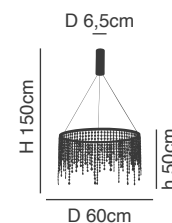

77-8137
SE LED 80
LED, 52watt,
4160lumen, 230V

77-8136
SE LED 60
LED, 39watt,
3120lumen, 230V