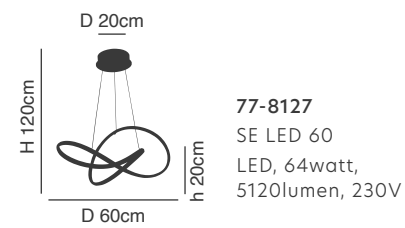

77-8127
SE LED 60
LED, 64watt,
5120lumen, 230V