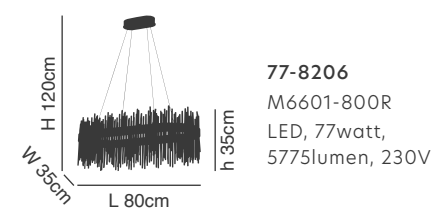

Pulse

Brushed Gold Bronze Pendant
Metal & Transparent Glass