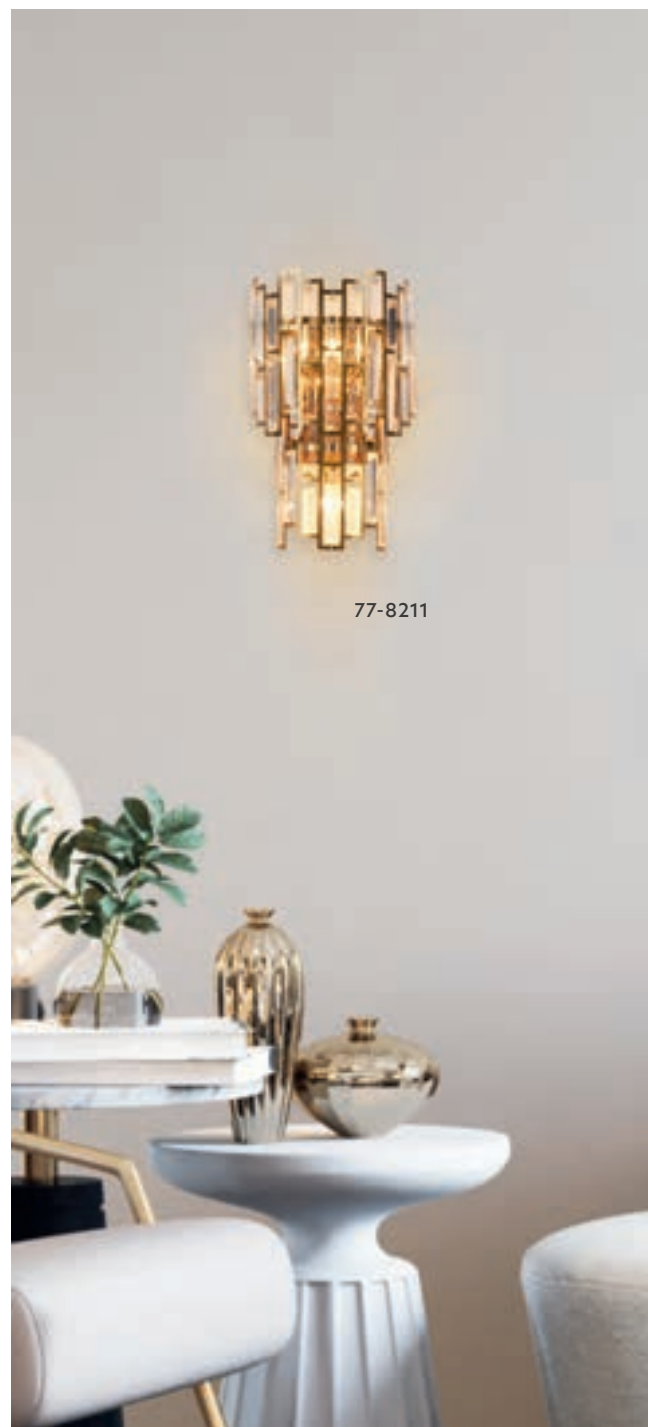

77-8211

Digital
Titanium Gold
Metal & Transparent Glass