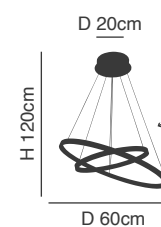

77-8122
SE LED 80-60-40
LED, 117watt,
9360lumen, 230V