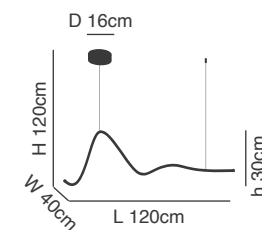

77-8167
SE LED 50
LED, 39watt,
3120lumen, 230V

77-8168
SE LED 120
LED, 42watt,
3360lumen, 230V