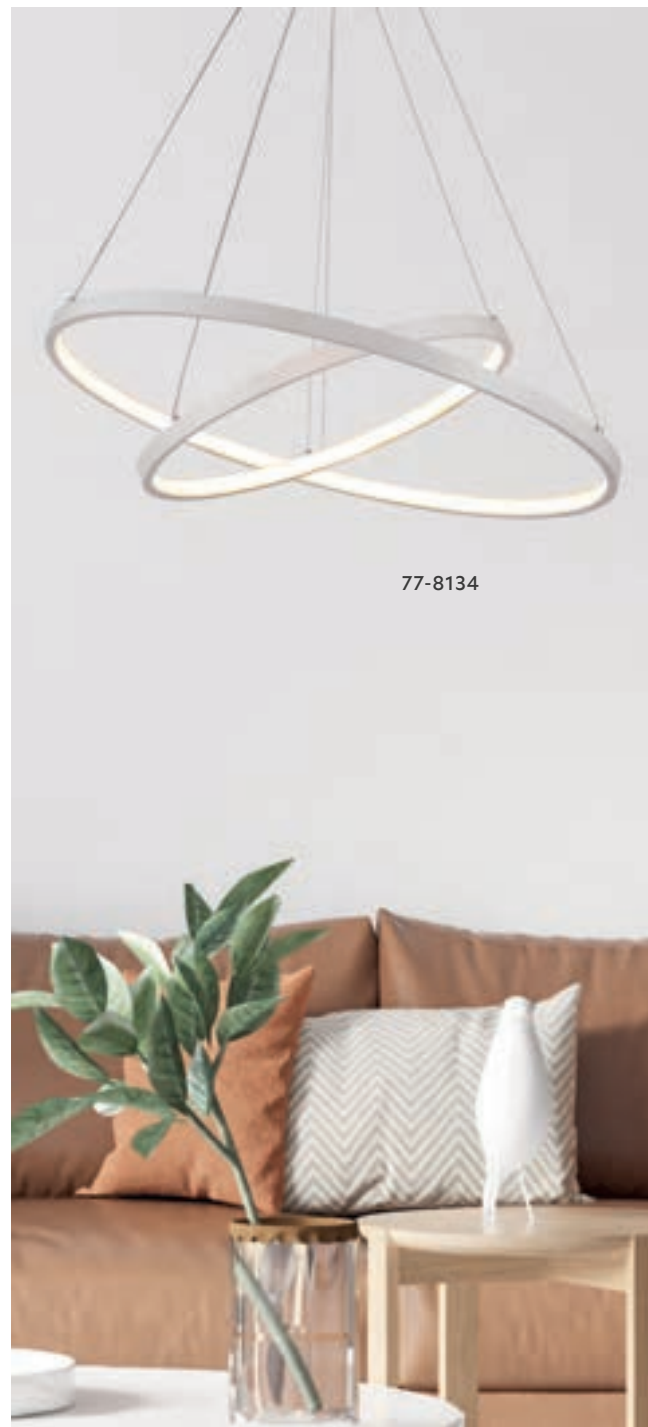

77-8130
SE LED 120
LED, 84watt,
6720lumen, 230V

77-8132

77-8131

77-8132

Morelli

Brushed Coffee Pendant
Aluminium & Acrylic

77-8131
SE LED 80-60-40
LED, 131watt,
10480lumen, 230V

77-8132
SE LED 60-40
LED, 75watt,
6000lumen, 230V