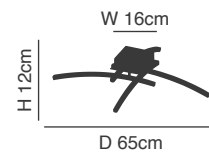

Xena

Brushed Gold Matt
Aluminium & Acrylic

77-8171
SE LED 100
LED, 65watt,
5200lumen, 230V

77-8172
SE LED 65-4
LED, 42watt,
3360lumen, 230V

77-8173
SE LED 65-3
LED, 39watt,
3120lumen, 230V