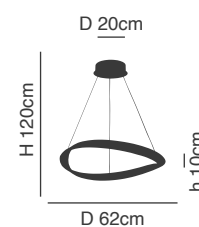

77-8129
SE LED SMART 82
LED, 161watt,
12880lumen, 230V

77-8128
SE LED 62
LED, 89watt,
7120lumen, 230V

77-8129
Easy connect
via app
remote control
voice control

3000k-6500k

Available on the
App Store

Works with
Amazon Alexa

ANDROID APP ON
Google Play

Works with
Google Assistant