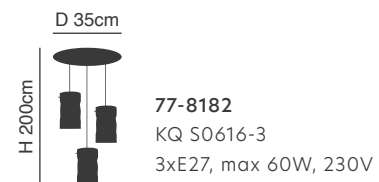

77-8181

77-8183

Twist

Smokey Pendant Glass

Includes hanging set:

77-8194

77-8190

77-8189