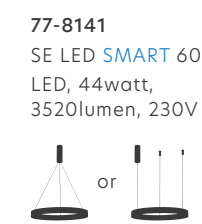

Includes hanging set:

77-8142
SE LED **SMART** 80
LED, 56watt,
4480lumen, 230V

77-8143
SE LED **SMART** 100
LED, 64watt,
5120lumen, 230V

77-8141
SE LED **SMART** 60
LED, 44watt,
3520lumen, 230V

77-8155

77-8155