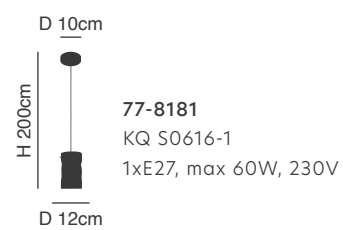

77-8181

77-8183

Twist

Smokey Pendant Glass

Includes hanging set:

77-8194

77-8190

77-8189