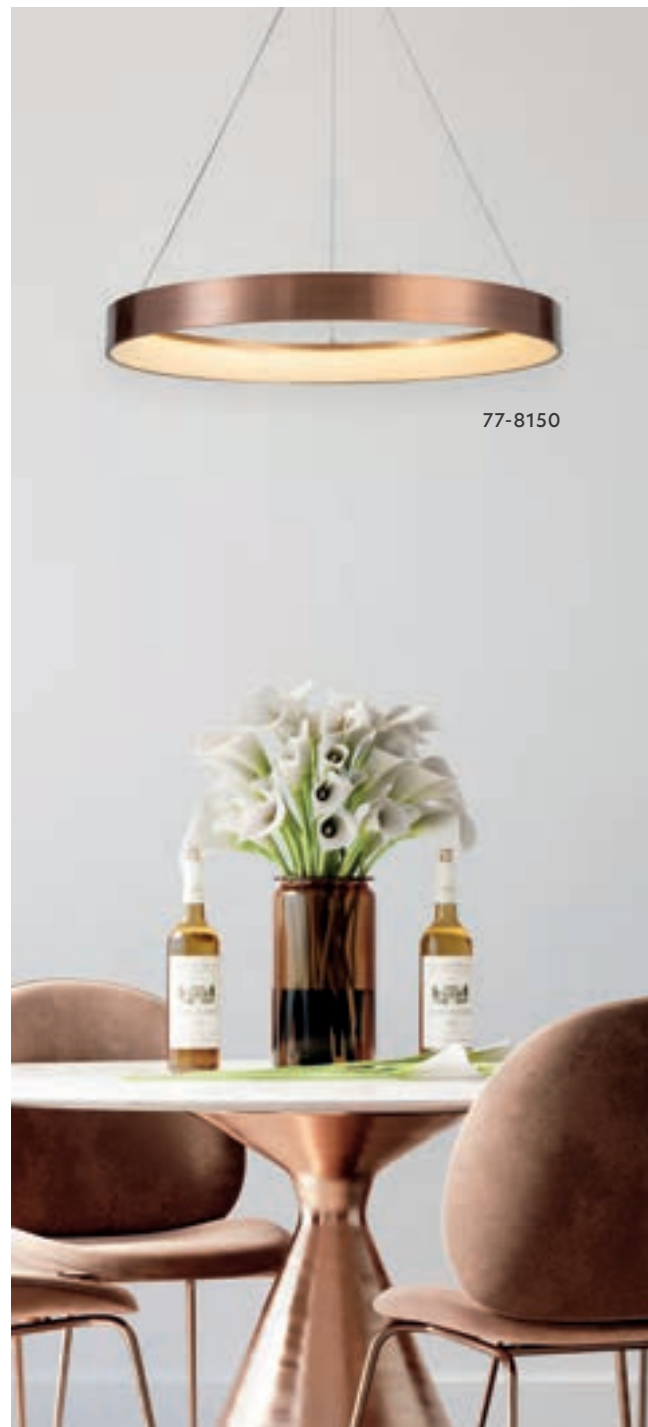

77-8148
SE LED 80
LED, 56watt,
4480lumen, 230V

77-8147
SE LED 60
LED, 45watt,
3600lumen, 230V

77-8149
SE LED 100
LED, 64watt,
5120lumen, 230V

77-8159

77-8159

77-8160

Amaya

Brushed Gold Matt Ceiling
Aluminium & Acrylic

77-8159
SE LED 60
LED, 45watt,
3600lumen, 230V

77-8160
SE LED 80
LED, 64watt,
5120lumen, 230V

77-8150

77-8151

77-8152

Amaya

Copper Pendant
Aluminium & Acrylic

Includes hanging set: