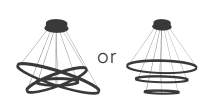

77-8130
SE LED 120
LED, 84watt,
6720lumen, 230V

77-8132

77-8131

77-8132

Morelli

Brushed Coffee Pendant
Aluminium & Acrylic

77-8131
SE LED 80-60-40
LED, 131watt,
10480lumen, 230V

77-8132
SE LED 60-40
LED, 75watt,
6000lumen, 230V