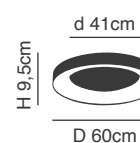

Amaya

White Satin Ceiling
Aluminium & Acrylic

77-8155
SE LED **SMART** 60
LED, 44watt,
3520lumen, 230V