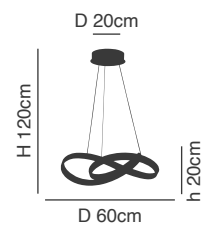

Milea

Brushed Gold Matt Pendant
Aluminium & Acrylic

77-8121
SE LED SMART 60
LED, 110watt,
8800lumen, 230V