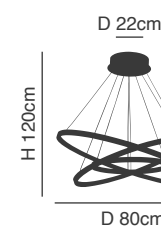

Olympic

Chrome Pendant
Aluminium & Acrylic