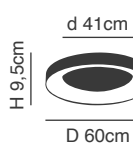

Amaya

Black Satin Ceiling
Aluminium & Acrylic

77-8153
SE LED SMART 60
LED, 44watt,
3520lumen, 230V