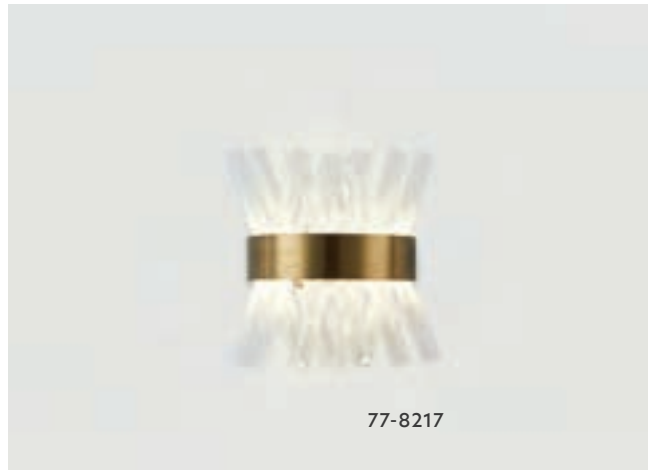

EASILY ADJUSTABLE

3000k 4000k 6500k

3000k 4000k 6500k