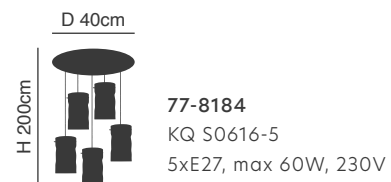

77-8181

77-8183

Twist

Smokey Pendant Glass

Includes hanging set:

77-8194

77-8190

77-8189