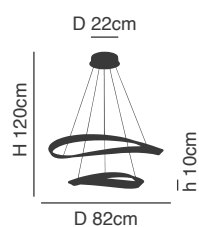

77-8128

77-8128

77-8129

Mateo

Sandy Coffee Pendant
Aluminium & Acrylic

77-8129
SE LED SMART 82
LED, 161watt,
12880lumen, 230V

77-8128
SE LED 62
LED, 89watt,
7120lumen, 230V

77-8129
Easy connect
via app
remote control
voice control

3000k-6500k

Available on the
App Store

Works with
Amazon Alexa

ANDROID APP ON
Google Play

Works with
Google Assistant