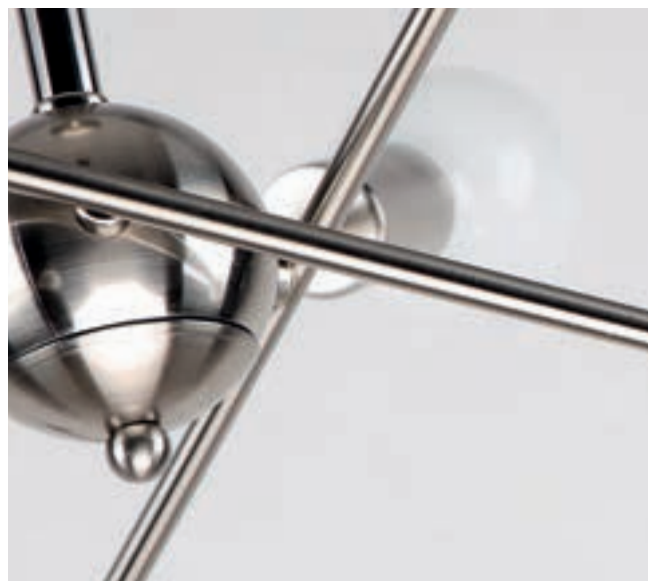

Gwen
Metal Nickel Mat

77-8096
KQ 2629/8
8xE27, max 60W, 230V

77-8095
KQ 2629/6
6xE27, max 60W, 230V