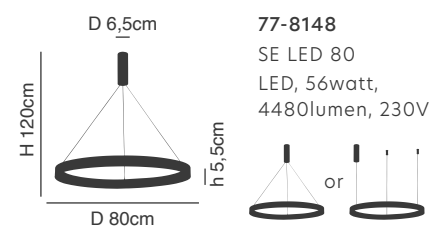

Amaya

Brushed Gold Matt Pendant
Aluminium & Acrylic

Includes hanging set:

77-8148
SE LED 80
LED, 56watt,
4480lumen, 230V