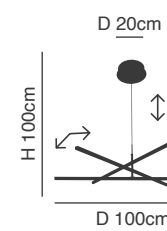

Recta

Chrome Pendant/Ceiling
Aluminium & Acrylic