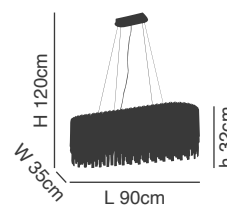

77-8206

Pulse

Brushed Gold Bronze Pendant
Metal & Transparent Glass

77-8207

77-8208

Tempo
Titanium Gold Pendant
Metal & Transparent Glass

77-8207
M6602-600
8xE14, max 40W,
230V

77-8208
M6602-900R
10xE14, max 40W,
230V