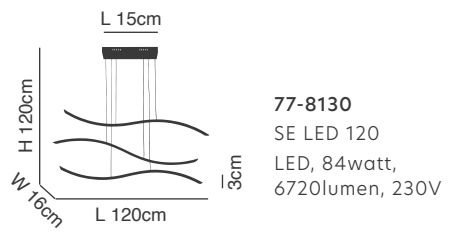

Waves

Brushed Coffee Pendant
Aluminium & Acrylic

77-8130
SE LED 120
LED, 84watt,
6720lumen, 230V