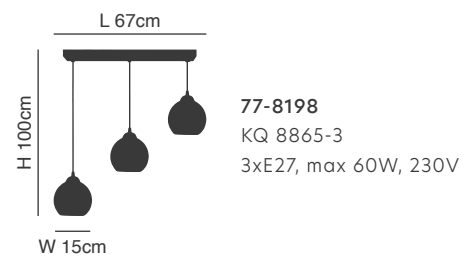

Swirl

Black Pendant with
White Glasses

Includes hanging set:

77-8197
KQ 8865-1
E27, 60W, 230V

77-8199
KQ 8865-3A
3xE27, max 60W, 230V

77-8198
KQ 8865-3
3xE27, max 60W, 230V

77-8200

Smog