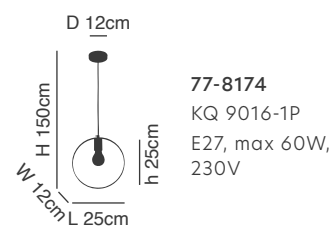

Hoop
Pendant Black & Brushed Brass

77-8174
KQ 9016-1P
E27, max 60W,
230V