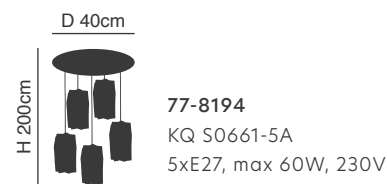

Tangram

Black Metal Pendant

Includes hanging set: