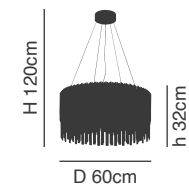

77-8206

Pulse

Brushed Gold Bronze Pendant
Metal & Transparent Glass

77-8207

77-8208

Tempo
Titanium Gold Pendant
Metal & Transparent Glass

77-8207
M6602-600
8xE14, max 40W,
230V

77-8208
M6602-900R
10xE14, max 40W,
230V