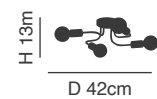

77-8098
KQ 2633/6
6xE27, max 60W, 230V

77-8097
KQ 2633/4
4xE27, max 60W, 230V