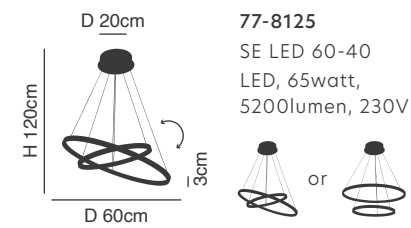

Olympic

Brushed Gold Matt Pendant
Aluminium & Acrylic