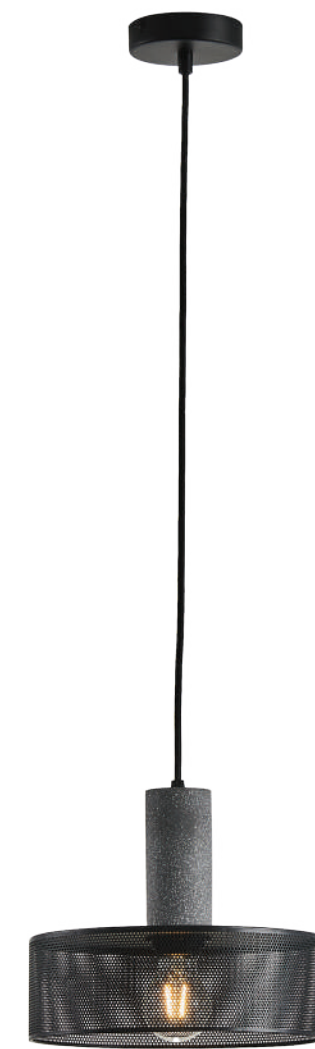

**144-50000
SCOIRO**
52023473

Black
Concrete-Metal
1xE27
Max 40W
220-240V
ø 100mm
H: 1840mm

E27 IP20