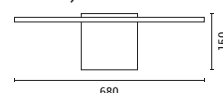

Chrome
Stainless Steel-Aluminium-PC
LED 14W
1600Lm
110-240V
3CCT(3000-4000-6000K)
L: 680mm
W: 110mm
H: 150mm

LED IP44 3CCT