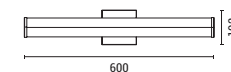

LED IP44 3CCT

**144-80539**  
**BREEZE**  
52022450

Chrome  
Plastic  
LED 6w  
600Lm  
230V  
3CCT(3000-4000-6000K)  
L: 350mm  
W: 128mm  
H: 68mm

LED IP44 3CCT

**144-80541**  
**PALM**  
52023490

Chrome  
Steel-Plastic  
LED 15w  
1500Lm  
230V  
3CCT(3000-4000-6000K)  
L: 600mm  
W: 116mm  
H: 102mm