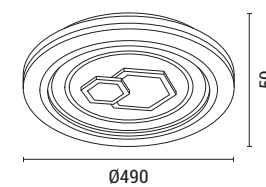

White
Plastic-Metal
LED 60W
5220Lm
220-240V
3CCT(3000-4000-6000K)
ø 490mm
H: 50mm

LED IP20 3CCT

144-51036
MOONLIGHT
52027406