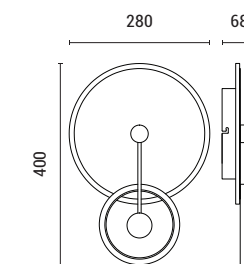

144-58026
O' CLOCK
52026808

Gold
Metal-Plastic
LED 16W
1000Lm
220-240V
3000K
L: 68mm
W: 280mm
H: 400mm

LED IP20 WARM WHITE