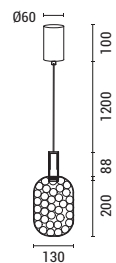

Gold  
Metal  
LED 7,6W  
780Lm  
220-240V  
3000K  
ø 200mm  
H: 1800mm

LED IP20 WARM WHITE

**144-15060  
PERFORATO**  
52027176

Chrome  
Metal  
LED 7,6W  
780Lm  
220-240V  
3000K  
ø 200mm  
H: 1960mm

LED IP20 WARM WHITE

**144-15063  
PERFORATO**  
52025808

Gold  
Metal  
LED 6,3W  
780Lm  
220-240V  
3000K  
ø 146mm  
H: 1774mm

LED IP20 WARM WHITE

**144-15062  
PERFORATO**  
52025808

Chrome  
Metal  
LED 6,3W  
648Lm  
220-240V  
3000K  
ø 146mm  
H: 1774mm

LED IP20 WARM WHITE

**144-15067  
PERFORATO**  
52024474

Gold  
Metal  
LED 6,3W  
648Lm  
220-240V  
3000K  
ø 130mm  
H: 1588mm

LED IP20 WARM WHITE

**144-15066  
PERFORATO**  
52024474

Chrome  
Metal  
LED 6,3W  
648Lm  
220-240V  
3000K  
ø 130mm  
H: 1588mm