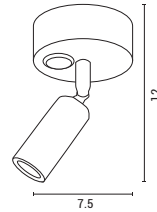

White
Aluminium
LED 3W
195Lm
220-240V
3000K
W: 75mm
H: 120mm

LED IP20 WARM WHITE