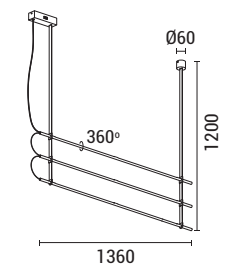

LED IP20 WARM WHITE

144-16071  
**LINEA**  
520219838

Black  
Metal-Plastic-Leather  
LED 41W  
2460Lm  
220-240V  
3000K  
L: 1360mm  
H: 1200mm

LED IP20 WARM WHITE

144-16072  
**LINEA**  
520226450

Black  
Metal-Plastic-Leather  
LED 61W  
3660Lm  
220-240V  
3000K  
L: 1360mm  
H: 1200mm