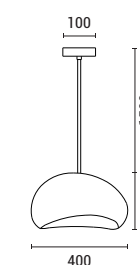

144-50025
AEONIC
520211983

White
Glass Fiber Reinforced Plastic
1xE27
Max 40W
220-240V
ø 400mm
H: 1810mm

E27 IP20