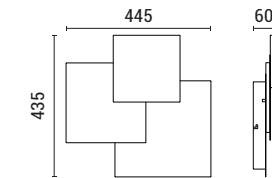

144-58024
THALIA
5202155940

White
Metal
LED 16W
1400Lm
220-240V
3000K
L: 445mm
W: 60mm
H: 435mm

LED IP20 WARM WHITE