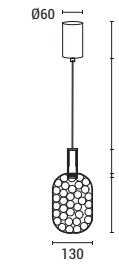

LED IP20 WARM WHITE

**144-15063  
PERFORATO**  
52025808

Gold  
Metal  
LED 6,3W  
780Lm  
220-240V  
3000K  
ø 146mm  
H: 1774mm

LED IP20 WARM WHITE

**144-15062  
PERFORATO**  
52025808

Chrome  
Metal  
LED 6,3W  
648Lm  
220-240V  
3000K  
ø 146mm  
H: 1774mm

LED IP20 WARM WHITE

**144-15067  
PERFORATO**  
52024474

Gold  
Metal  
LED 6,3W  
648Lm  
220-240V  
3000K  
ø 130mm  
H: 1588mm

LED IP20 WARM WHITE

**144-15066  
PERFORATO**  
52024474

Chrome  
Metal  
LED 6,3W  
648Lm  
220-240V  
3000K  
ø 130mm  
H: 1588mm