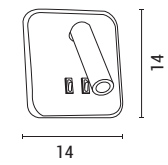

White
Aluminium-Metal-Acrylic
LED 11W&3W
910Lm
220-240V
3000K
L: 140mm
W: 70mm
H: 140mm

LED IP20 WARM WHITE