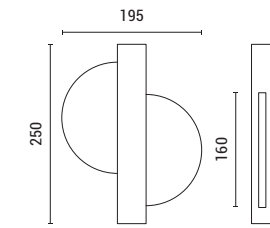

144-52009
ERATO
52025340

Black
Aluminium-Acrylic
LED 6W
312Lm
220-240V
3000K
L: 195mm
W: 45mm
H: 250mm

LED IP20 WARM WHITE