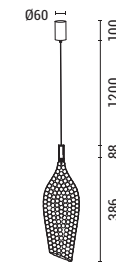

**144-15063
PERFORATO**
52025808

Gold
Metal
LED 6,3W
780Lm
220-240V
3000K
ø 146mm
H: 1774mm

LED IP20 WARM WHITE