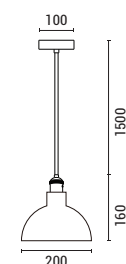

144-50017
SPLASHED
52025279

White
Concrete-Metal
1xE27
Max 40W
220-240V
ø 200mm
H: 1660mm