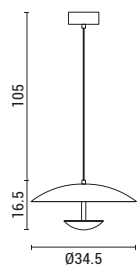

LED IP20 WARM WHITE

**144-15085**  
**DISC**  
52028798

Amber  
Aluminium-Glass  
LED 12,6W  
1500Lm  
220-240V  
3000K  
∅ 300mm  
H: 2944mm

LED IP20 WARM WHITE

144-15050  
**PENNY**  
520212691

Wooden Painting  
Metal  
LED 7.4W  
338Lm  
220-240V  
3000K  
ø 345mm  
H: 1210mm