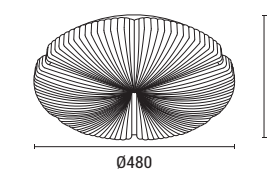

LED IP20 WARM WHITE

LED IP20 3CCT

LED IP20 3CCT

LED IP20 3CCT