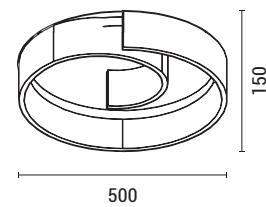

144-51060
AURORA
520214168

Black
Metal-Aluminium-Acrylic
LED 18W
1000Lm
220-240V
3000K
ø 500mm
H: 150mm

LED IP20 WARM WHITE