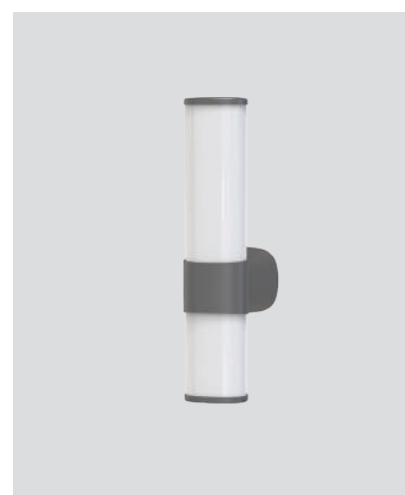

LED IP44 3CCT

**144-80538**  
**SALO**  
52022320

Black  
Plastic  
LED 15w  
1500Lm  
230V  
3CCT(3000-4000-6000K)  
L: 600mm  
W: 128mm  
H: 68mm

LED IP44 3CCT

**144-80540**  
**BREEZE**  
52022410

Black  
Plastic  
LED 6w  
600Lm  
230V  
3CCT(3000-4000-6000K)  
L: 350mm  
W: 128mm  
H: 68mm