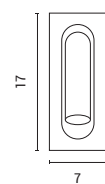

Black
Aluminum
LED 3W
240Lm
85-265V
3000K
L: 170mm
W: 70mm
H: 60mm

LED IP20 WARM WHITE