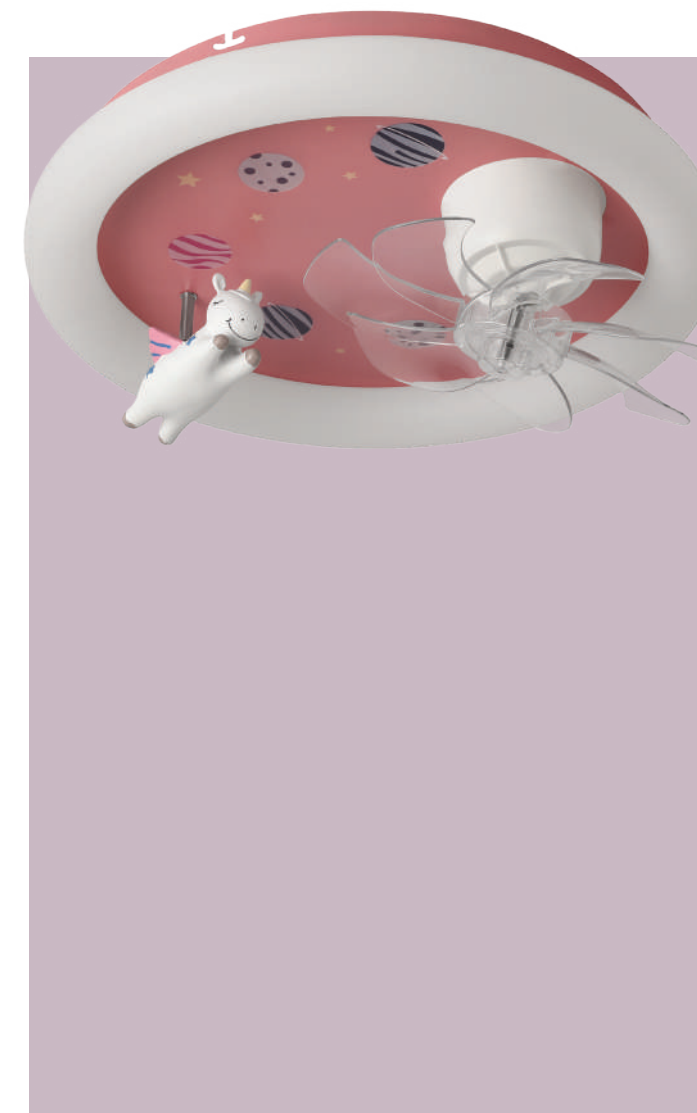

300-25056
15W

15W, 220-240V, 0.45A, 50Hz, 35dB
Metallic body
7 ABS transparent blades
6 Speeds
Remote Control
1 hour timer
Fixed LED Light 65W
3000K/4000K/6000K dimmable
Selection memory
75 Lumen/Watt
IP20
Beam angle 180°
322 RPM
Area Coverage 15m²
5636 m3/h
Blue Color
∅ 50 x H: 21

300-25057
15W

15W, 220-240V, 0.34A, 50Hz, 35dB
Metallic & Plastic body
7 ABS transparent blades
6 Speeds
Remote Control
1 hour timer
Fixed LED Light 65W
3000K/4000K/6000K dimmable
Selection memory
75 Lumen/Watt
IP20
Beam angle 180°
322 RPM
Area Coverage 15m²
5636 m3/h
Pink Color
∅ 50 x H: 21

300-25058
15W

15W, 220-240V, 0.34A, 50Hz, 35dB
Metallic body
7 ABS transparent blades
6 Speeds
Remote Control
1 hour timer
Fixed LED Light 48W
3000K/4000K/6000K dimmable
Selection memory
83.64 Lumen/Watt
IP20
Beam angle 180°
322 RPM
Area Coverage 15m²
5636 m3/h
Blue Color
∅ 50 x H: 21

300-25059
15W

15W, 220-240V, 0.44A, 50Hz, 35dB
Metallic body
7 ABS transparent blades
6 Speeds
Remote Control
1 hour timer
Fixed LED Light 48W
3000K/4000K/6000K dimmable
83.64 Lumen/Watt
Selection memory
IP20
Beam angle 180°
322 RPM
Area Coverage 15m²
5630 m3/h
Pink Color
∅ 50 x H: 21