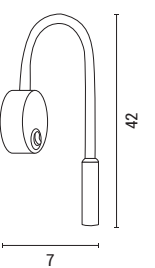

White
Aluminium-Metal
LED 3W
195Lm
220-240V
3000K
W: 75mm
H: 420mm