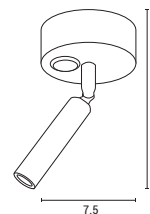

White
Aluminium
LED 3W
195Lm
220-240V
3000K
W: 75mm
H: 135mm

LED IP20 WARM WHITE