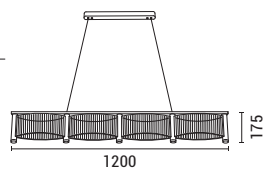

LED IP20 WARM WHITE