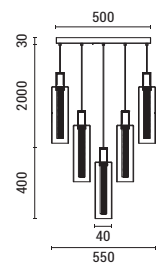

LED IP20 WARM WHITE

**144-15101**  
**VIAL**

520233729

Clear Glass  
Aluminium-Glass  
LED 37W (5 Lights)  
4400Lm  
220-240V  
3000K  
ø 350mm  
H: 1930mm

LED IP20 WARM WHITE

**144-15102**  
**VIAL**

520222373