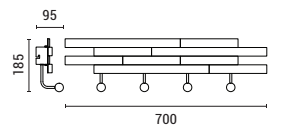

144-33080
WAL
520210707

Walnut
Metal-Wood
LED 10W
700Lm
220-240V
3000K
L: 700mm
W: 185mm
H: 95mm