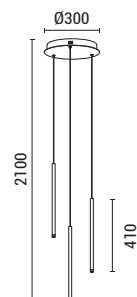

144-16082
CASCADE
520212397

Black
Aluminium-Metal-Acrylic
LED 6W (3 Lights)
360Lm
220-240V
3000K
∅ 300mm
H: 2100mm