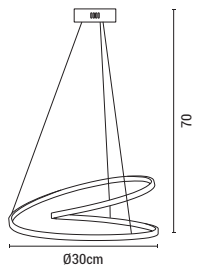

144-15021
MERCURY
520218190

Gold
Metal
LED 42W
2550Lm
220-240V
4000K
ø 300mm
H: 700mm