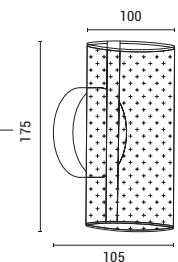

144-58011
SPARKY
52022696

Black (Dotted)
Acrylic
LED 8W
720Lm
220-240V
3000K
L: 105mm
W: 380mm
H: 175mm