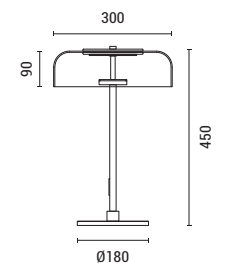

144-15091
LOBBY

520213271

Cognac
Metal-Glass
LED 8W
960Lm
220-240V
3000K
ø 300mm
H: 450mm