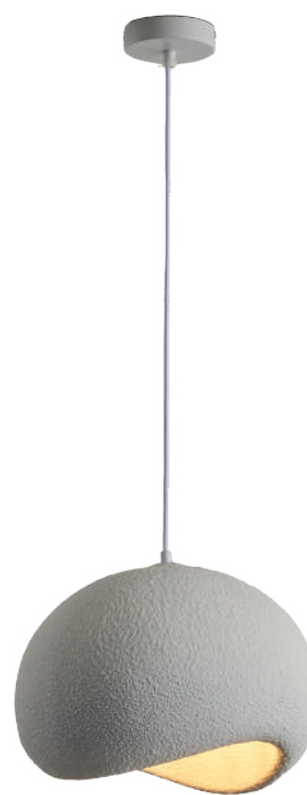

144-50025
AEONIC
520211983

White
Glass Fiber Reinforced Plastic
1xE27
Max 40W
220-240V
ø 400mm
H: 1810mm

E27 IP20