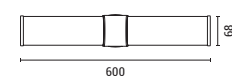

Black
Plastic
LED 15w
1500Lm
230V
3CCT(3000-4000-6000K)
L: 600mm
W: 128mm
H: 68mm

LED IP44 3CCT