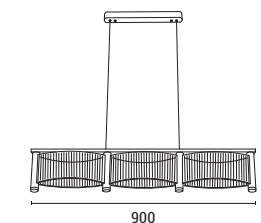

144-15047
RAVENA
520215214

Gold
Acrylic
LED 48W
4320Lm
220-240V
3000K
L: 900mm
W: 270mm
H: 175mm

LED IP20 WARM WHITE