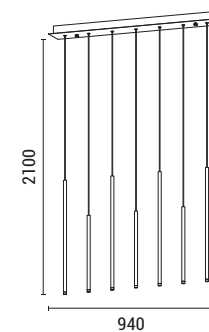

Black  
Aluminium-Metal-Acrylic  
LED 6W (3 Lights)  
360Lm  
220-240V  
3000K  
∅ 300mm  
H: 2100mm

LED IP20 WARM WHITE

144-16083  
**CASCADE**  
520226611

Black  
Aluminium-Metal-Acrylic  
LED 16W (7 Lights)  
960Lm  
220-240V  
3000K  
L: 940mm  
H: 2100mm