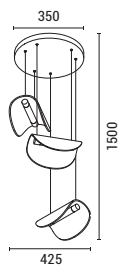

Bronze-Grey
Metal-Aluminium-Glass-Acrylic
LED 6W
468Lm
220-240V
3000K
L: 425mm
W: 425mm
H: 1500mm