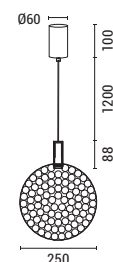

LED IP20 WARM WHITE

**144-15063  
PERFORATO**  
52025808

Gold  
Metal  
LED 6,3W  
780Lm  
220-240V  
3000K  
ø 146mm  
H: 1774mm

LED IP20 WARM WHITE

**144-15062  
PERFORATO**  
52025808

Chrome  
Metal  
LED 6,3W  
648Lm  
220-240V  
3000K  
ø 146mm  
H: 1774mm

LED IP20 WARM WHITE

**144-15067  
PERFORATO**  
52024474

Gold  
Metal  
LED 6,3W  
648Lm  
220-240V  
3000K  
ø 130mm  
H: 1588mm

LED IP20 WARM WHITE

**144-15066  
PERFORATO**  
52024474

Chrome  
Metal  
LED 6,3W  
648Lm  
220-240V  
3000K  
ø 130mm  
H: 1588mm

LED IP20 WARM WHITE

**144-15065  
PERFORATO**  
52024508

Gold  
Metal  
LED 6,3W  
648Lm  
220-240V  
3000K  
ø 140mm  
H: 1588mm

LED IP20 WARM WHITE

**144-15064  
PERFORATO**  
52024508

Chrome  
Metal  
LED 6,3W  
648Lm  
220-240V  
3000K  
ø 140mm  
H: 1588mm

LED IP20 WARM WHITE

**144-15070  
PERFORATO**  
52025658

Chrome  
Metal  
LED 6,3W  
648Lm  
220-240V  
3000K  
ø 250mm  
H: 1388mm

LED IP20 WARM WHITE

**144-15068  
PERFORATO**  
52024738

Chrome  
Metal  
LED 6,3W  
648Lm  
220-240V  
3000K  
ø 200mm  
H: 1388mm