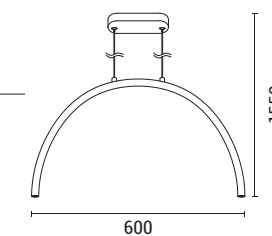

LED IP20 WARM WHITE