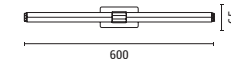

Lorem Ipsum
Aluminium-Plastic
LED 8w
720Lm
230V
4000K
L: 600mm
W: 80mm
H: 65mm