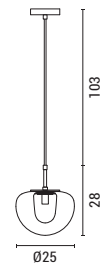

LED IP20 WARM WHITE

**144-15091**  
**LOBBY**

520213271

Cognac  
Metal-Glass  
LED 8W  
960Lm  
220-240V  
3000K  
ø 300mm  
H: 450mm

LED IP20 WARM WHITE

144-28521  
**FINE**  
52027050

Smoke  
Metal-Glass  
Max 25W  
1xG9  
220-240V  
ø 25mm  
H: 1310mm