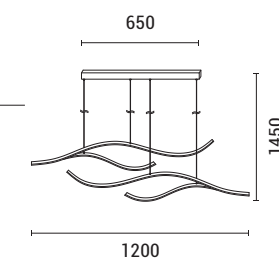

Brass  
Aluminium-Metal  
LED 5W  
448Lm  
220-240V  
3000K  
L: 600mm  
W: 20mm  
H: 1500mm

LED IP20 WARM WHITE

**144-18006**  
**WAVES**  
520219447

Black  
Aluminium-Silicon  
LED 30W  
2260Lm  
220-240V  
3000K  
L: 1200mm  
W: 30mm  
H: 1450mm