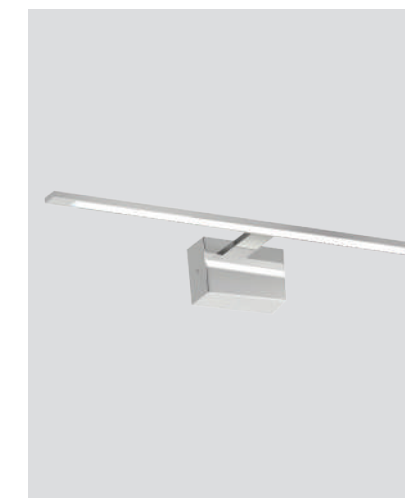

144-80569
FEOS
52028570

Chrome
Stainless Steel-Aluminium-PC
LED 16W
1600Lm
110-240V
3CCT(3000-4000-6000K)
L: 780mm
W: 110mm
H: 42mm

LED IP44 WARM WHITE