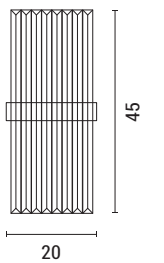

Gold
Stainless Steel-Glass
2xE14
Max 7W
220-240V
L: 200mm
W: 200mm
H: 450mm