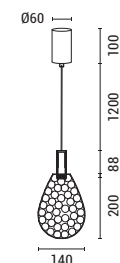

LED IP20 WARM WHITE

**144-15063  
PERFORATO**  
52025808

Gold  
Metal  
LED 6,3W  
780Lm  
220-240V  
3000K  
ø 146mm  
H: 1774mm

LED IP20 WARM WHITE

**144-15062  
PERFORATO**  
52025808

Chrome  
Metal  
LED 6,3W  
648Lm  
220-240V  
3000K  
ø 146mm  
H: 1774mm

LED IP20 WARM WHITE

**144-15067  
PERFORATO**  
52024474

Gold  
Metal  
LED 6,3W  
648Lm  
220-240V  
3000K  
ø 130mm  
H: 1588mm

LED IP20 WARM WHITE

**144-15066  
PERFORATO**  
52024474

Chrome  
Metal  
LED 6,3W  
648Lm  
220-240V  
3000K  
ø 130mm  
H: 1588mm

LED IP20 WARM WHITE

**144-15065  
PERFORATO**  
52024508

Gold  
Metal  
LED 6,3W  
648Lm  
220-240V  
3000K  
ø 140mm  
H: 1588mm

LED IP20 WARM WHITE

**144-15064  
PERFORATO**  
52024508

Chrome  
Metal  
LED 6,3W  
648Lm  
220-240V  
3000K  
ø 140mm  
H: 1588mm