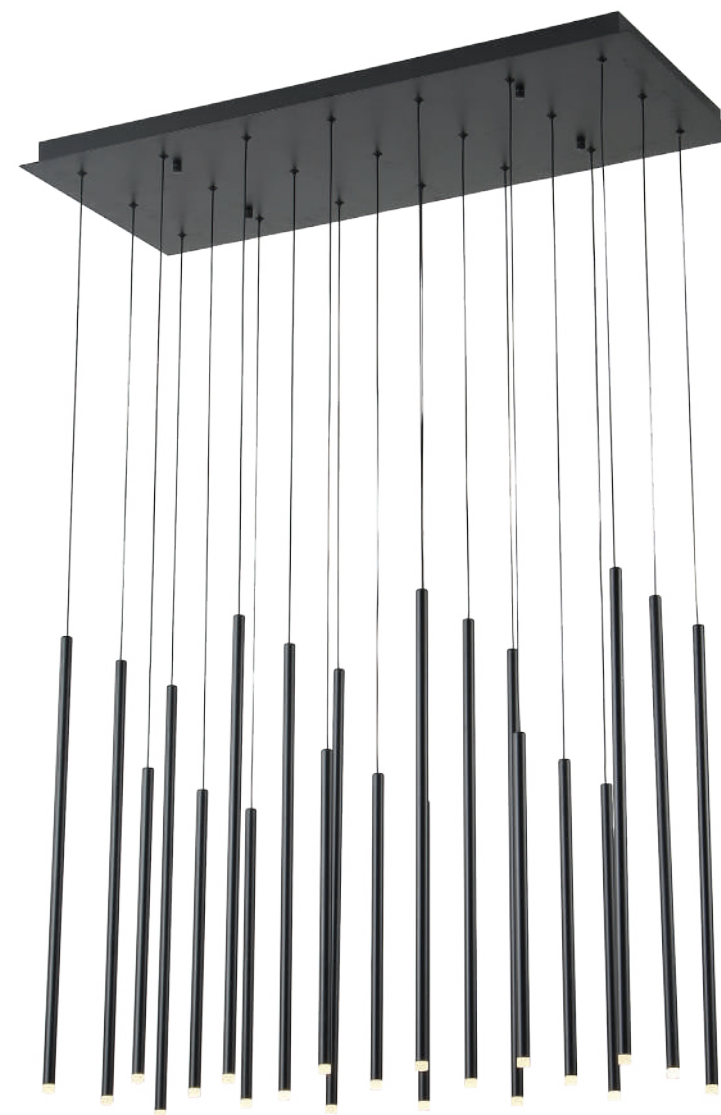

LED IP20 WARM WHITE

**144-16085**  
**CASCADE**  
5202123234

Black  
Aluminium-Metal-Acrylic  
LED 72W (36 Lights)  
4320Lm  
220-240V  
3000K  
L: 800mm  
H: 2100mm

LED IP20 WARM WHITE

**144-16084**  
**CASCADE**  
520272726