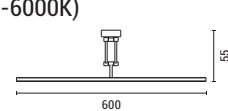

Chrome
Stainless Steel-Metal-Aluminium-Acrylic
LED 16W
1260Lm
110-240V
3CCT(3000-4000-6000K)
L: 800mm
W: 320mm
H: 55mm

LED IP44 WARM WHITE