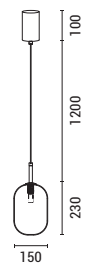

Amber Matt
Metal-Glass
1xE14
Max 25W
220-240V
L: 150mm
W: 150mm
H: 1530mm

E14 IP20

White
Metal-Glass
1xE14
Max 25W
220-240V
L: 150mm
W: 150mm
H: 1530mm

E14 IP20

**144-24102
CANDY**
52024531

Matt Grey
Metal-Glass
1xE14
Max 25W
220-240V
L: 150mm
W: 150mm
H: 1530mm

E14 IP20

**144-24103
CANDY**
52024531

Cognac
Metal-Glass
1xE14
Max 25W
220-240V
L: 150mm
W: 150mm
H: 1530mm

E14 IP20