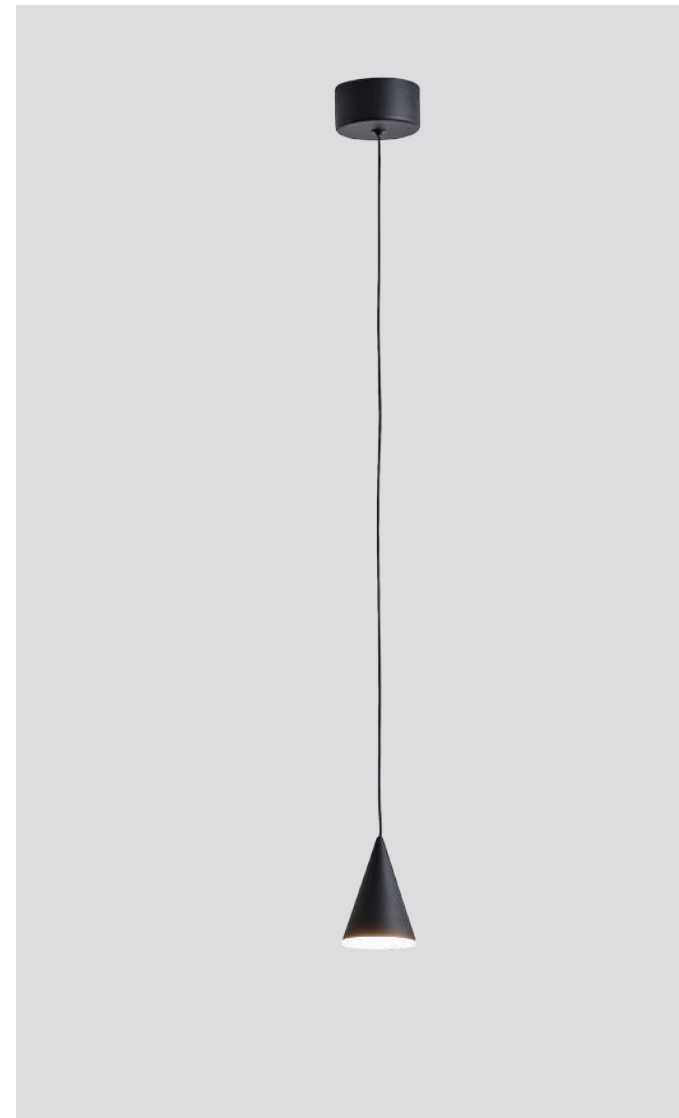

Black
Aluminium-Metal-Acrylic
LED 5W
300Lm
220-240V
3000K
ø 80mm
H: 1200mm

LED IP20 WARM WHITE

144-16091
CAMPANELLE
52022348

Black
Aluminium-Metal-Acrylic
LED 25W (5 Lights)
1500Lm
220-240V
3000K
L: 685mm
H: 1200mm

LED IP20 WARM WHITE

144-16094
CAMPANELLE
52026783

Black
Aluminium-Metal-Acrylic
LED 5W
300Lm
220-240V
3000K
ø 80mm
L: 135mm

LED IP20 WARM WHITE