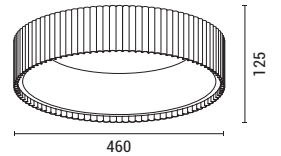

Black
Metal-Acrylic
LED 30W
2262Lm
220-240V
3000K
ø 460mm
H: 110mm

LED IP20 WARM WHITE

**144-18050
HALLO**
520216238

White
Metal-Acrylic
LED 30W
2262Lm
220-240V
3000K
ø 460mm
H: 110mm

LED IP20 WARM WHITE

White
Metal-Acrylic
LED 30W
2262Lm
220-240V
3000K
ø 460mm
H: 110mm

LED IP20 WARM WHITE

Black
Metal-Acrylic
LED 30W
1482Lm
220-240V
3000K
ø 460mm
H: 110mm

LED IP20 WARM WHITE