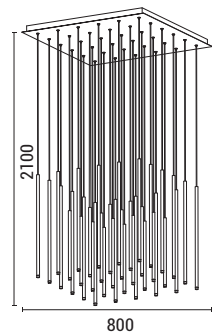

LED IP20 WARM WHITE