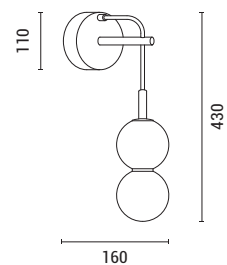

Bronze-White  
Metal-Silicon  
LED 12W  
858Lm  
220-240V  
3000K  
L: 430mm  
W: 110mm  
H: 1890mm

LED IP20 WARM WHITE

**144-18045**  
**TREA**  
52027234

Bronze-White  
Metal-Plastic  
LED 9W  
702Lm  
220-240V  
3000K  
L: 160mm  
W: 120mm  
H: 430mm