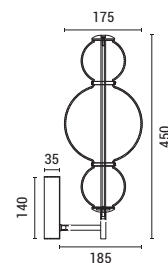

144-15112
BLOSSOM
52029292

Opal White
Aluminium-Glass
LED 12,6W
1440Lm
220-240V
L: 185mm
W: 240mm
H: 450mm

LED IP20 WARM WHITE