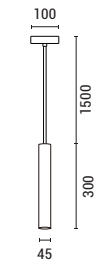

144-50019
SALPICO
52024865

Grey
Concrete
LED 3,5W
280Lm
220-240V
3000K
ø 45mm
H: 1800mm

LED IP20 WARM WHITE