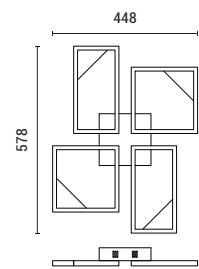

144-46061
SQUARE
520216445

Black
Aluminium
LED 36W
900Lm
220-240V
3000K
L: 448mm
H: 578mm

LED IP20 WARM WHITE