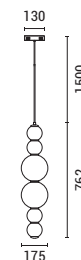

Opal White
Aluminium-Glass
LED 12,6W
1440Lm
220-240V
3000K
L: 1898mm
W: 175mm
H: 175mm

LED IP20 WARM WHITE

144-15112
BLOSSOM
52029292

Opal White
Aluminium-Glass
LED 12,6W
1440Lm
220-240V
L: 185mm
W: 240mm
H: 450mm

LED IP20 WARM WHITE

Opal White
Aluminium-Glass
LED 24W
2800Lm
220-240V
3000K
L: 175mm
W: 175mm
H: 2262mm

LED IP20 WARM WHITE