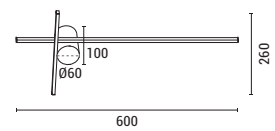

LED IP20 WARM WHITE