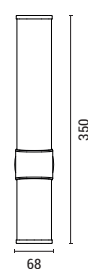

Chrome
Plastic
LED 6w
600Lm
230V
3CCT(3000-4000-6000K)
L: 350mm
W: 128mm
H: 68mm

LED IP44 3CCT