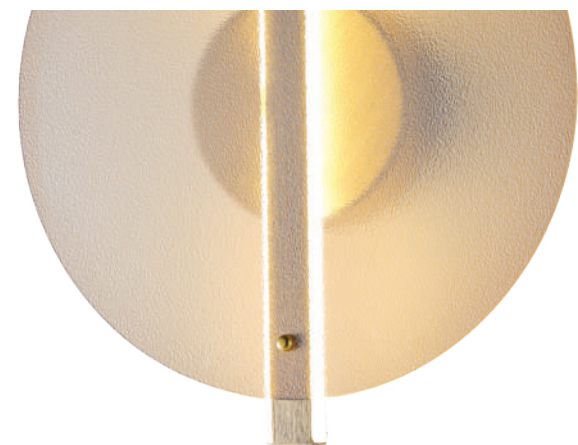

Amber
Aluminium-Glass
LED 12,6W
1500Lm
220-240V
3000K
∅ 300mm
H: 2944mm

LED IP20 WARM WHITE