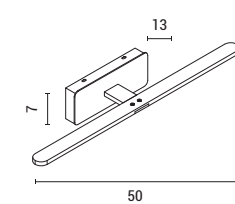

Satin
Aluminium-Acrylic-Metal
LED 8W
560Lm
100-240V
3000K
L: 500mm
W: 70mm
H: 130mm