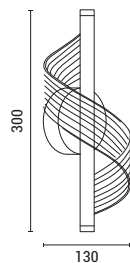

LED IP20 WARM WHITE

**144-15047**  
**RAVENA**  
520215214

Gold  
Acrylic  
LED 48W  
4320Lm  
220-240V  
3000K  
L: 900mm  
W: 270mm  
H: 175mm

LED IP20 WARM WHITE

144-58008  
**SILK**  
52022796

Black (Single Line)  
Acrylic  
LED 8W  
720Lm  
220-240V  
3000K  
L: 130mm  
W: 490mm  
H: 300mm