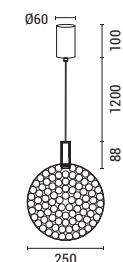

Gold
Metal
LED 6,3W
648Lm
220-240V
3000K
ø 250mm
H: 1388mm

LED IP20 WARM WHITE