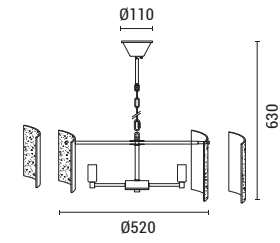

144-24056
FOLIA
520216871

Chrome
Metal-Glass
5xE14
Max 15W
220-240V
ø 520mm
H: 680mm

E14 IP20