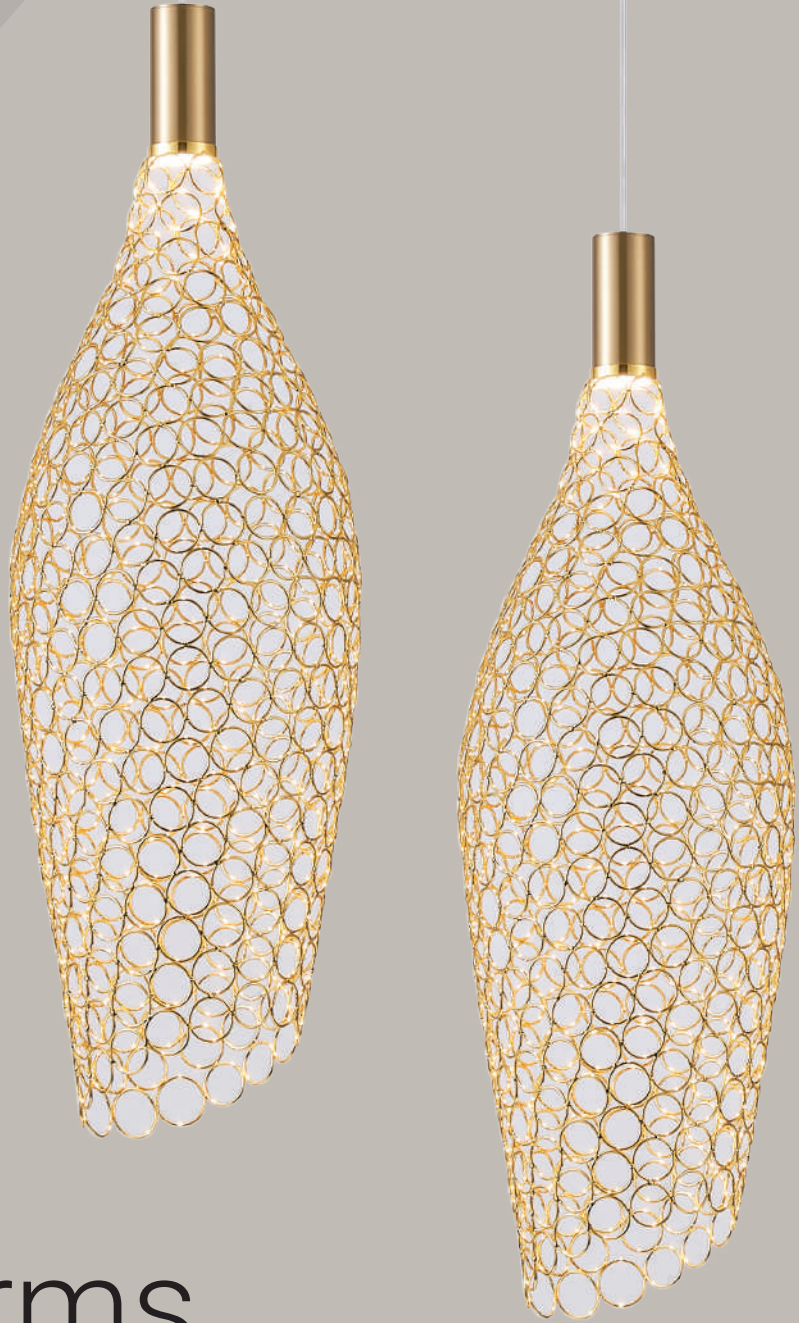

Light
transforms
spaces, elegance
defines them