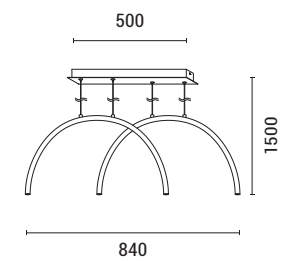

144-18033
AP SIS
520218055

Brass
Aluminium-Metal
LED 10W
896Lm
220-240V
3000K
L: 840mm
W: 20mm
H: 1500mm

LED IP20 WARM WHITE