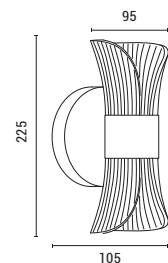

Gold (Single Line)
Acrylic
LED 8W
720Lm
220-240V
3000K
L: 105mm
W: 95mm
H: 225mm

LED IP20 WARM WHITE

**144-58014
VOLET**
52022995

Gold
Acrylic
LED 8W
720Lm
220-240V
3000K
L: 195mm
W: 60mm
H: 230mm

LED IP20 WARM WHITE