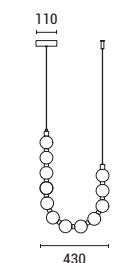

144-18043
TREA
520216606

Bronze-White
Metal-Silicon
LED 12W
858Lm
220-240V
3000K
L: 430mm
W: 110mm
H: 1890mm