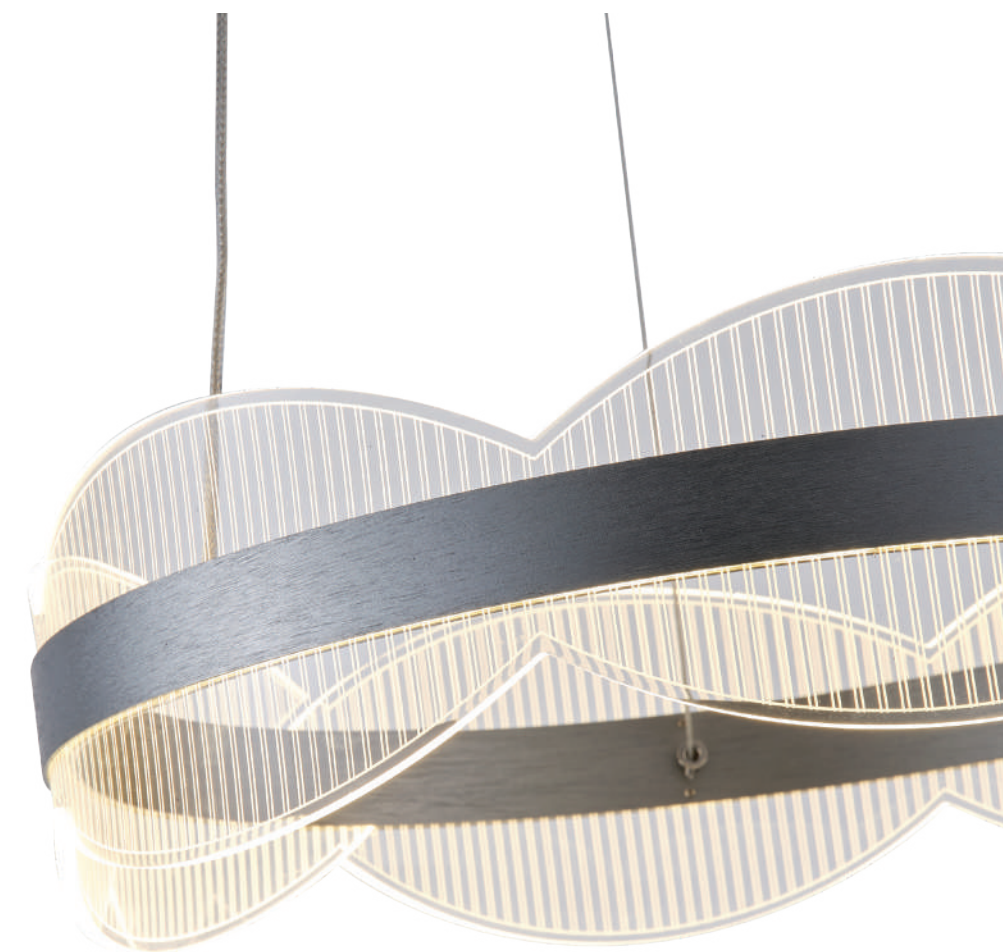

144-15044
TORINO
520214927

Silver
Acrylic
LED 60W
5400Lm
220-240V
3000K
ø 600mm
H: 200mm

LED IP20 WARM WHITE

144-15043
TORINO
520211770

Silver
Acrylic
LED 48W
4320Lm
220-240V
3000K
ø 400mm
H: 200mm

LED IP20 WARM WHITE