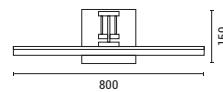

Chrome
Stainless Steel-Metal-Aluminium-Acrylic
LED 16W
1260Lm
110-240V
3CCT(3000-4000-6000K)
L: 800mm
W: 320mm
H: 150mm

LED IP44 3CCT