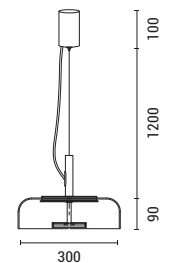

LED IP20 WARM WHITE

**144-15092**  
**LOBBY**

520219263

Cognac  
Metal-Glass  
LED 8W  
720Lm  
220-240V  
3000K  
ø 300mm  
H: 1352mm

LED IP20 WARM WHITE

**144-15090**  
**LOBBY**

520210212

Cognac  
Metal-Glass  
LED 8W  
960Lm  
220-240V  
3000K  
ø 300mm  
H: 1390mm