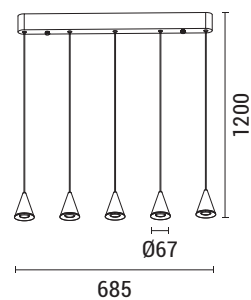

Black
Aluminium-Metal-Acrylic
LED 5W
300Lm
220-240V
3000K
ø 80mm
H: 1200mm

LED IP20 WARM WHITE

Black
Aluminium-Metal-Acrylic
LED 25W (5 Lights)
1500Lm
220-240V
3000K
L: 685mm
H: 1200mm

LED IP20 WARM WHITE

144-16094
CAMPANELLE
52026783

Black
Aluminium-Metal-Acrylic
LED 5W
300Lm
220-240V
3000K
ø 80mm
L: 135mm

LED IP20 WARM WHITE