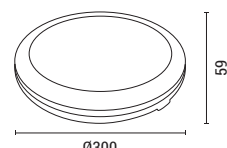

LED IP20 3CCT

Black
Plastic
LED 30W
2700Lm
220-240V
3CCT(3000-4000-6000K)
ø 300mm
H: 59mm