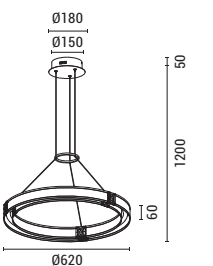

144-17041
LUIS
520231701

Black-Gold
Aluminium-Metal-Acrylic
LED 33W
1980Lm
220-240V
3000K
ø 620mm
H: 1250mm