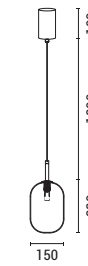

**144-24101
CANDY**
52024531

White
Metal-Glass
1xE14
Max 25W
220-240V
L: 150mm
W: 150mm
H: 1530mm

E14 IP20