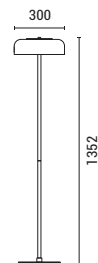

LED IP20 WARM WHITE

**144-15092**  
**LOBBY**

520219263

Cognac  
Metal-Glass  
LED 8W  
720Lm  
220-240V  
3000K  
ø 300mm  
H: 1352mm

LED IP20 WARM WHITE

**144-15090**  
**LOBBY**

520210212

Cognac  
Metal-Glass  
LED 8W  
960Lm  
220-240V  
3000K  
ø 300mm  
H: 1390mm