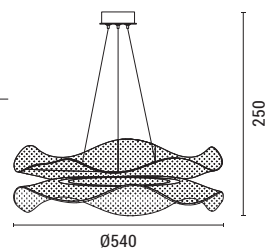

LED IP20 WARM WHITE

The future of light,  
crafted in acrylic

**144-15041  
FIRENZE**  
520214979

Black  
Acrylic  
LED 48W  
4320Lm  
220-240V  
3000K  
ø 540mm  
H: 250mm

LED IP20 WARM WHITE

**144-15042  
FIRENZE**  
52029071