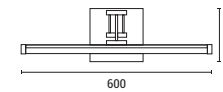

Chrome
Stainless Steel-Metal-Aluminium-PC-ANS
LED 14W
1260Lm
110-240V
3CCT(3000-4000-6000K)
L: 600mm
W: 320mm
H: 150mm

LED IP44 3CCT