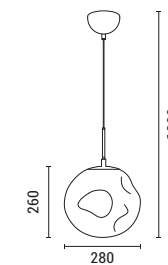

**144-15117
PICADILLY**
520218067

Chrome
Plastic
LED 6W
360Lm
220-240V
3000K
L: 260mm
W: 280mm
H: 1200mm

LED IP20 WARM WHITE