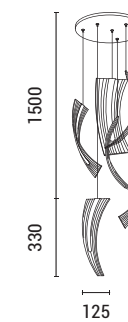

LED IP20 WARM WHITE

144-15045  
**COMO**  
 520222391

Gold  
 Acrylic  
 LED 60W (6 Lights)  
 5400Lm  
 220-240V  
 3000K  
 L: 350mm  
 W: 350mm  
 H: 1830mm

LED IP20 WARM WHITE

**144-15048**  
**RAVENA**  
520222104