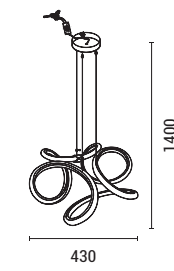

144-15077
ORBIT
520215939

Gold
Metal-Aluminium-Plastic
LED 38W
2800Lm
220-240V
3000K
ø 430mm
H: 310mm

LED IP20 WARM WHITE