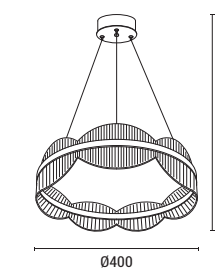

144-15043
TORINO
520211770

Silver
Acrylic
LED 48W
4320Lm
220-240V
3000K
ø 400mm
H: 200mm

LED IP20 WARM WHITE