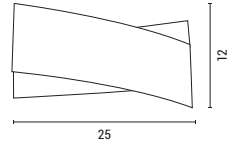

White
Metal-Acrylic
LED 12W
756Lm
85-265V
3000K
L: 250mm
W: 80mm
H: 120mm

LED IP20 WARM WHITE