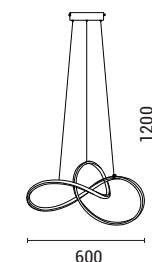

LED IP20 WARM WHITE

144-15056  
**VENUS**  
52028190

Black  
Aluminium-Plastic  
LED 30W  
2000Lm  
220-240V  
3000K  
ø 600mm  
H: 1200mm

LED IP20 WARM WHITE

144-15057  
**VENUS**  
52028190

Gold  
Aluminium-Plastic  
LED 30W  
2000Lm  
220-240V  
3000K  
ø 600mm  
H: 1200mm

LED IP20 WARM WHITE

Pure glass,  
perfect light

**144-18004**  
**ISOLA**  
520224024

Bronze-Gold  
Metal-Aluminium-Glass-Acrylic  
LED 6W  
468Lm  
220-240V  
3000K  
L: 425mm  
W: 425mm  
H: 1500mm

LED IP20 WARM WHITE