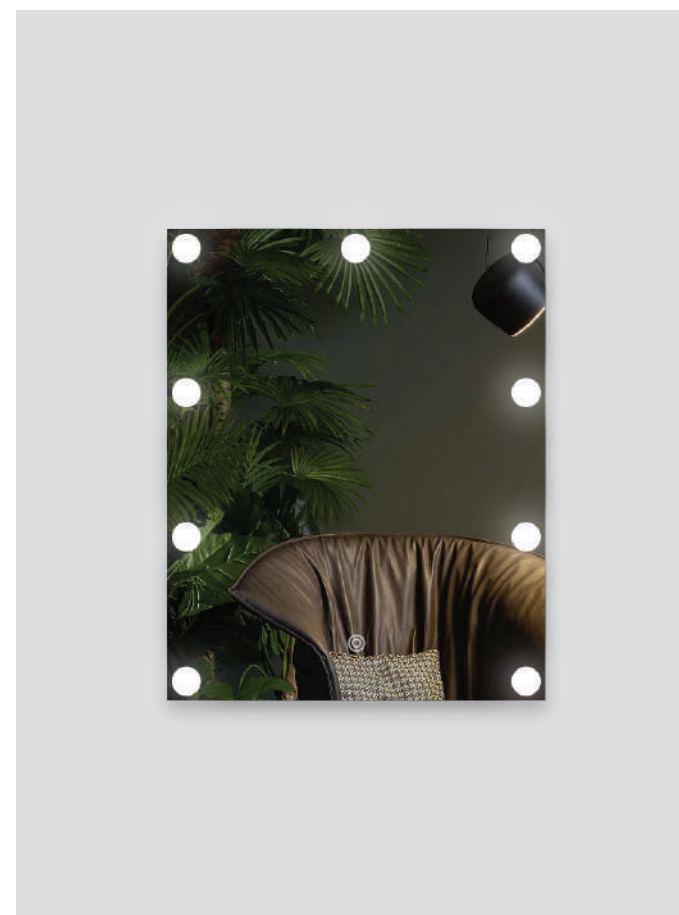

144-88008
LOGE
52026090

White
Glass-Metal
LED 9W LED
1000Lm
85-265V
3CCT(3000-4000-6000K)
3 Step Dimming
Touch Switch
L: 400mm
H: 500mm

LED IP44 3CCT