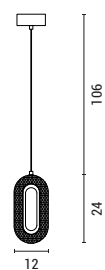

144-16060
KRIKO
52027234

Rose Gold-Transparent
Metal-Acrylic
LED 8.6W
780Lm
220-240V
3000K
ø 120mm
H: 1300mm

LED IP20 WARM WHITE