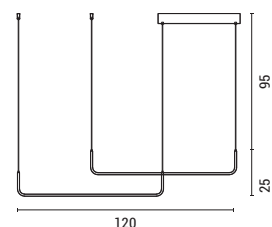

LED IP20 WARM WHITE

**144-16024**  
**ARCUS**  
 52029810

---

Black  
 Metal-Aluminium-Plastic  
 LED 32W  
 2080Lm  
 220-240V  
 3CCT(3000-4000-6000K)  
 L: 1200mm  
 W: 1200mm  
 H: 1200mm

LED IP20 COOL WHITE