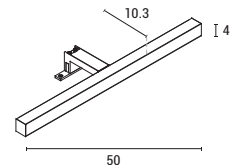

Chrome-White
Plastic
LED 7W
650Lm
220-240V
4000K
L: 500mm
W: 103mm
H: 40mm

LED IP44 WARM WHITE