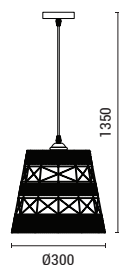

144-32022
HELIOS
52023899

Black-Khaki
Hemp Rope-Metal
1xE27
Max 40W
220-240V
∅ 300mm
H: 1350mm