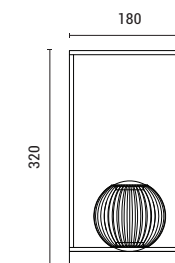

144-16111
BOX
52025555

Black
Metal-Plastic
LED 4W
90Lm
220-240V
3000K
L: 180mm
W: 180mm
H: 320mm

LED IP20 WARM WHITE