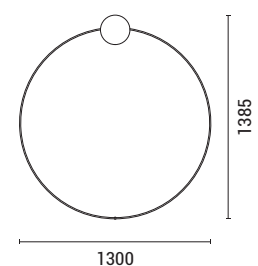

144-18024
AERO
520233925

Black-Bronze
Aluminium-Silicon
LED 40W
3120Lm
220-240V
3000K
∅ 1300mm
H: 1385mm

LED IP20 WARM WHITE