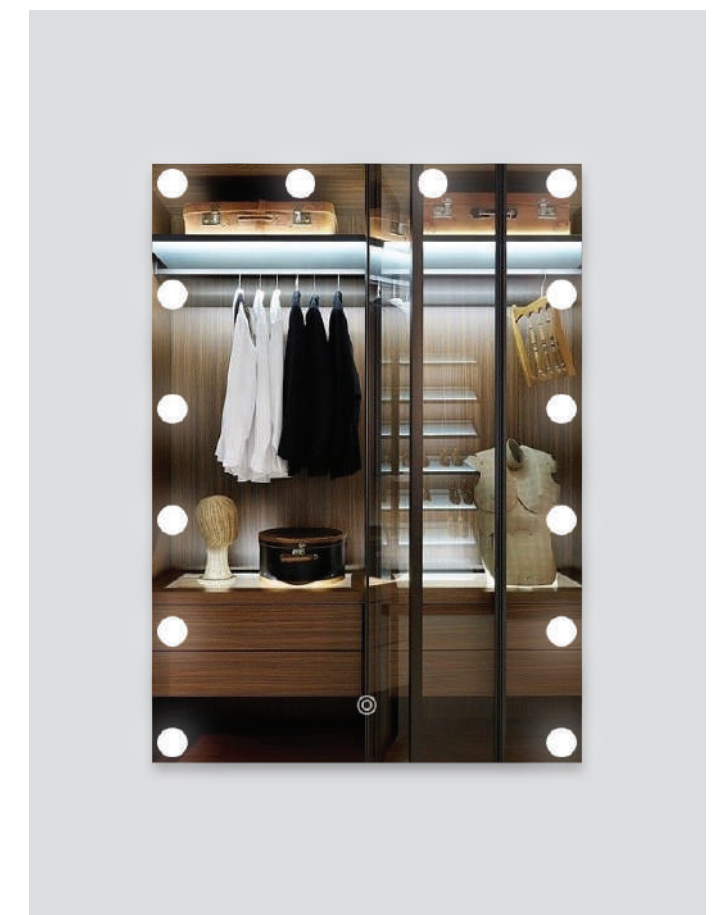

144-88009
LOGE
52027690

White
Glass-Metal
LED 14W LED
480Lm
85-265V
4000K
3 Step Dimming
Touch Switch
L: 500mm
H: 700mm

LED IP44 COOL WHITE