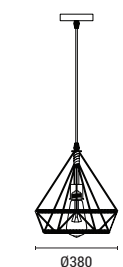

144-32021
FLARE
52022599

Black-Khaki
Hemp Rope-Metal
1xE27
Max 40W
220-240V
ø 380mm
H: 1450mm