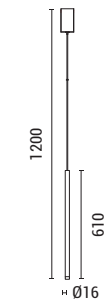

144-16080
CASCADE
52025371

Black
Aluminium-Metal-Acrylic
LED 3W
180Lm
220-240V
3000K
ø 16mm
H: 1200mm

LED IP20 WARM WHITE