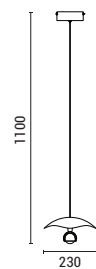

LED IP20 WARM WHITE