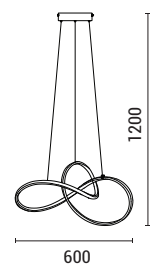

144-15056
VENUS
52028190

Black
Aluminium-Plastic
LED 30W
2000Lm
220-240V
3000K
ø 600mm
H: 1200mm

LED IP20 WARM WHITE