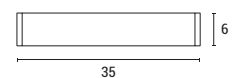

Nickel Mat
Aluminium-Plastic
LED 8W
640lm
220-240V
4000K
L: 60mm
W: 75mm
H: 350mm

LED IP44 WARM WHITE