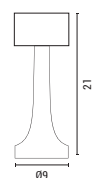

Silver
Aluminium
LED 3w
110Lm
5V
3000K
Not Dimmable
Rechargeable Lithium Battery
L: 90mm
W: 90mm
H: 210mm

LED IP20 WARM WHITE