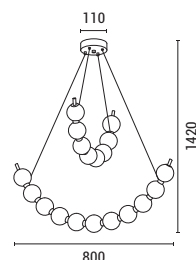

LED IP20 WARM WHITE

**144-18041**  
**TREA**  
5202519

Bronze-White  
Metal-Aluminium-Acrylic  
LED 40W  
2730Lm  
220-240V  
3000K  
ø 720mm  
H: 1275mm

LED IP20 WARM WHITE

**144-18042**  
**TREA**  
520226784