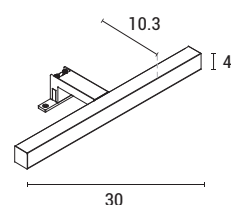

Chrome-White
Plastic
LED 5W
450Lm
220-240V
4000K
L: 300mm
W: 103mm
H: 40mm

LED IP44 WARM WHITE