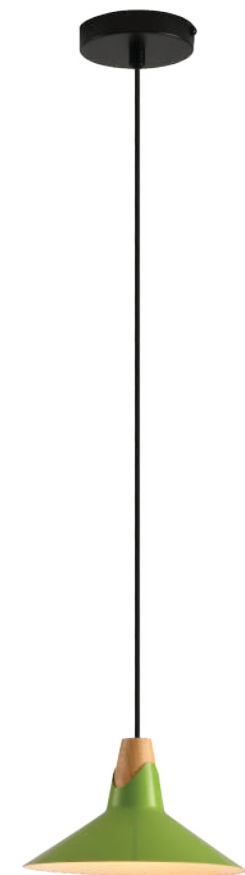

144-24145
CHROMA
52022631

Black-Wood
Metal-Wood
1xE27
Max 40W
220-240V
ø 180mm
H: 1140mm

E27 IP20

144-24147
CHROMA
52022631

White-Wood
Metal-Wood
1xE27
Max 40W
220-240V
ø 180mm
H: 1140mm

E27 IP20

144-24146
CHROMA
52022631

Green-Wood
Metal-Wood
1xE27
Max 40W
220-240V
ø 180mm
H: 1140mm

E27 IP20