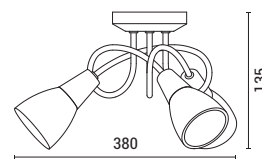

Black-Smoky Glass
Metal-Glass
3xE14
Max 7W
220-240V
L: 380mm
W: 380mm
H: 185mm

E14 IP20 WARM WHITE

145-25271
CLASSY
52022346