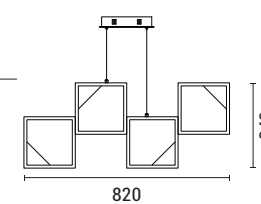

LED IP20 WARM WHITE

**144-46061**  
**SQUARE**  
520216445

Black  
Aluminium  
LED 36W  
900Lm  
220-240V  
3000K  
L: 448mm  
H: 578mm

LED IP20 WARM WHITE

**144-46062**  
**SQUARE**  
520215295

Black  
Aluminium  
LED 36W  
850Lm  
220-240V  
3000K  
L: 820mm  
H: 340mm