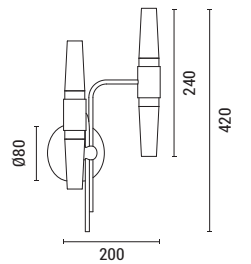

LED IP20 WARM WHITE