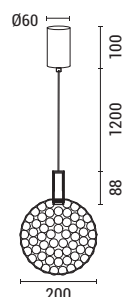

LED IP20 WARM WHITE

**144-15063  
PERFORATO**  
52025808

Gold  
Metal  
LED 6,3W  
780Lm  
220-240V  
3000K  
ø 146mm  
H: 1774mm

LED IP20 WARM WHITE

**144-15062  
PERFORATO**  
52025808

Chrome  
Metal  
LED 6,3W  
648Lm  
220-240V  
3000K  
ø 146mm  
H: 1774mm

LED IP20 WARM WHITE

**144-15067  
PERFORATO**  
52024474

Gold  
Metal  
LED 6,3W  
648Lm  
220-240V  
3000K  
ø 130mm  
H: 1588mm

LED IP20 WARM WHITE

**144-15066  
PERFORATO**  
52024474

Chrome  
Metal  
LED 6,3W  
648Lm  
220-240V  
3000K  
ø 130mm  
H: 1588mm

LED IP20 WARM WHITE

**144-15065  
PERFORATO**  
52024508

Gold  
Metal  
LED 6,3W  
648Lm  
220-240V  
3000K  
ø 140mm  
H: 1588mm

LED IP20 WARM WHITE

**144-15064  
PERFORATO**  
52024508

Chrome  
Metal  
LED 6,3W  
648Lm  
220-240V  
3000K  
ø 140mm  
H: 1588mm

LED IP20 WARM WHITE

**144-15070  
PERFORATO**  
52025658

Chrome  
Metal  
LED 6,3W  
648Lm  
220-240V  
3000K  
ø 250mm  
H: 1388mm

LED IP20 WARM WHITE

**144-15068  
PERFORATO**  
52024738

Chrome  
Metal  
LED 6,3W  
648Lm  
220-240V  
3000K  
ø 200mm  
H: 1388mm