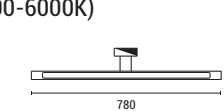

Chrome
Stainless Steel-Aluminium-PC
LED 16W
1600Lm
110-240V
3CCT(3000-4000-6000K)
L: 780mm
W: 110mm
H: 42mm