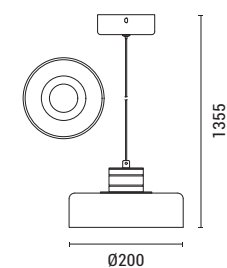

144-18010
NIMBUS

52029672

Black-Grey
Metal-Glass-Acrylic
LED 8W
624Lm
220-240V
3000K
ø 200mm
H: 115mm

LED IP20 WARM WHITE