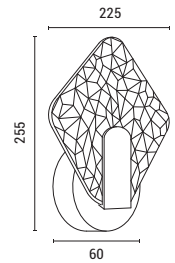

Gold
Acrylic
LED 8W
720Lm
220-240V
3000K
L: 225mm
W: 60mm
H: 255mm

LED IP20 WARM WHITE

**144-58009
SILK**
52022796