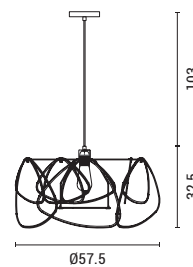

Brown
Metal-Paper Rattan
1xE27
Max 40W
220-240V
ø 575mm
H: 1350mm