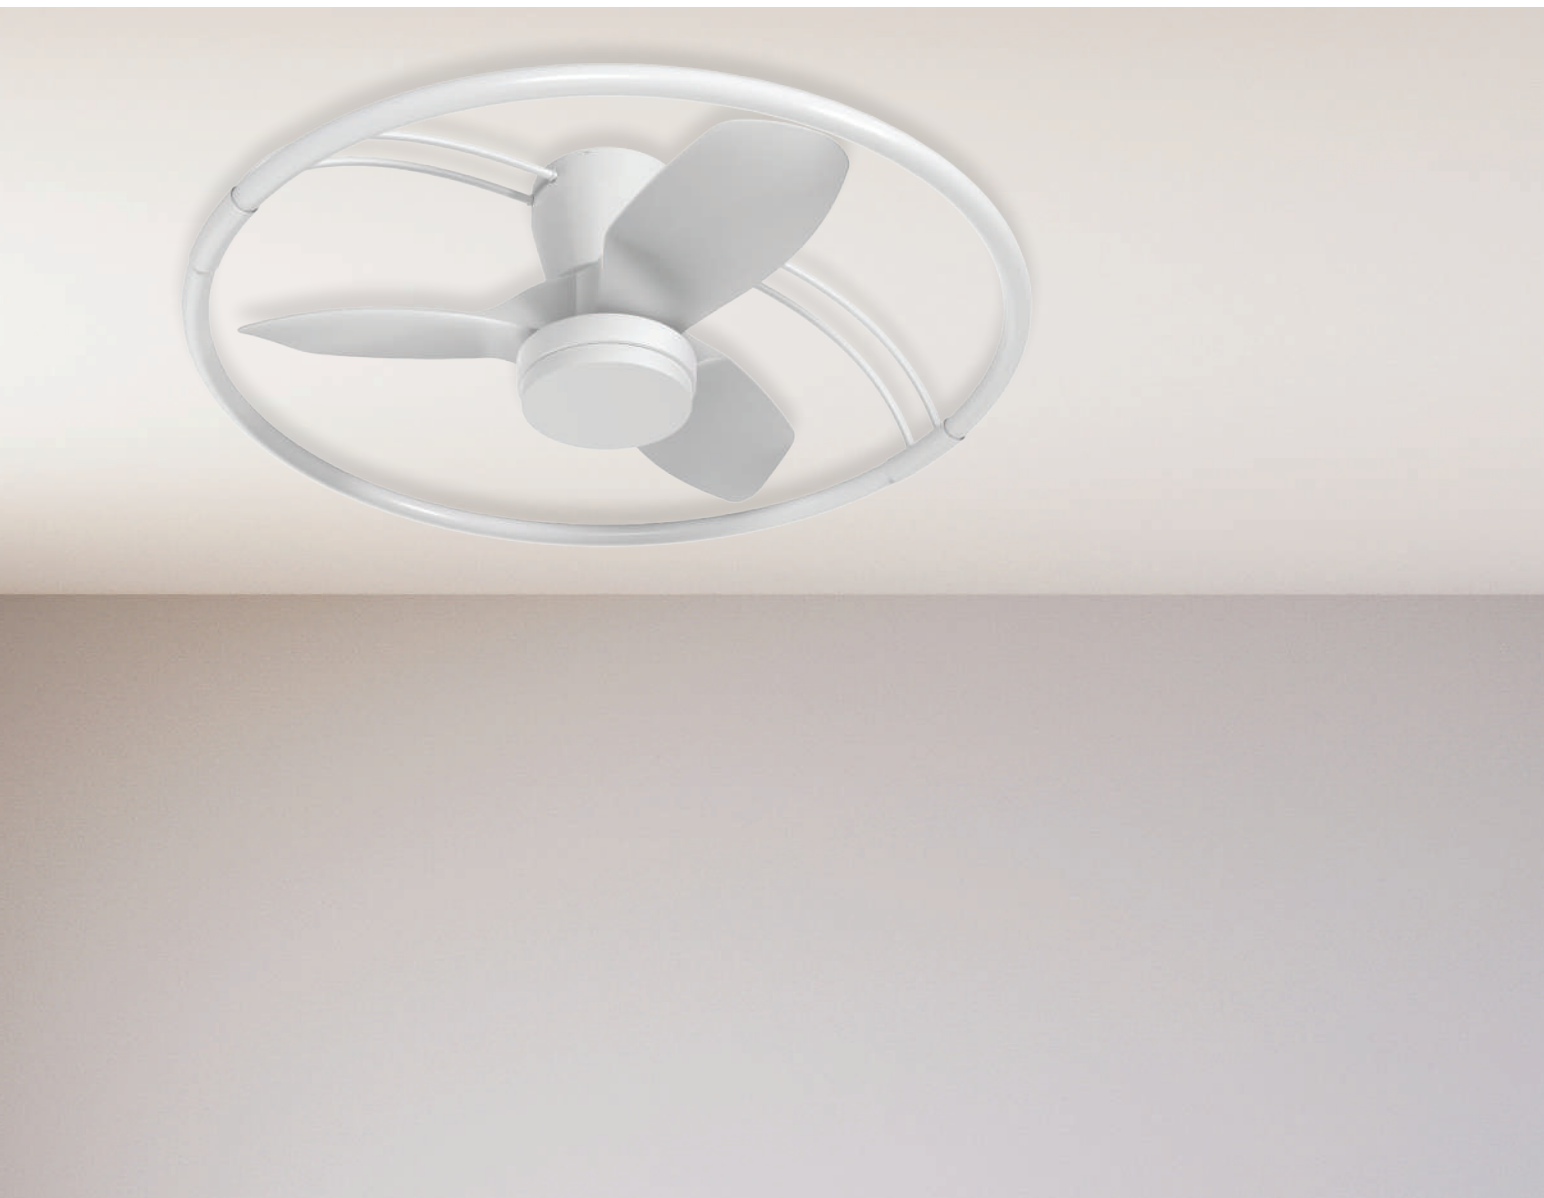

300-25076
20W

20W, 220V, 50Hz, 45dB
Metallic body
3 ABS blades
6 Speeds
Remote Control
1-4 hours timer
Fixed 60W LED Light
3000K/4500K/6000K dimmable
Selection memory
IP20
5612 Lumen, Beam angle 1800
2732/3220/6166/6996/7590/8732
m3/h
198/250/294/336/382/415 RPM
Area Coverage 15m²
Black & White Color