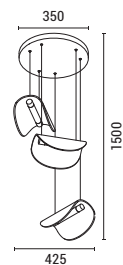

LED IP20 WARM WHITE

Pure glass,  
perfect light

**144-18004**  
**ISOLA**  
520224024

Bronze-Gold  
Metal-Aluminium-Glass-Acrylic  
LED 6W  
468Lm  
220-240V  
3000K  
L: 425mm  
W: 425mm  
H: 1500mm

LED IP20 WARM WHITE