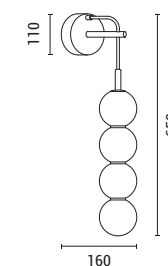

144-18046
TREA
52028683

Bronze-White
Metal-Plastic
LED 19W
702Lm
220-240V
3000K
L: 160mm
W: 120mm
H: 650mm

LED IP20 WARM WHITE