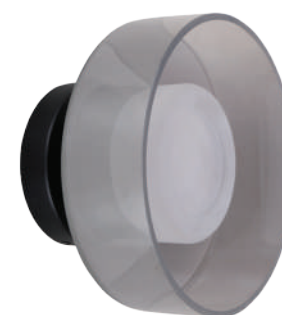

144-18010
NIMBUS

52029672

Black-Grey
Metal-Glass-Acrylic
LED 8W
624Lm
220-240V
3000K
ø 200mm
H: 115mm

LED IP20 WARM WHITE

144-18011
NIMBUS

52029856

Grass-Racked Glass
Metal-Glass-Acrylic
LED 8W
624Lm
220-240V
3000K
ø 200mm
H: 115mm

LED IP20 WARM WHITE

144-18012
NIMBUS

52029373

Black-Grey
Metal-Glass-Acrylic
LED 8W
624Lm
220-240V
3000K
ø 200mm
H: 200mm

LED IP20 WARM WHITE

144-18013
NIMBUS

52029672

Bronze-Glass
Metal-Glass-Acrylic
LED 8W
624Lm
220-240V
3000K
ø 200mm
H: 200mm

LED IP20 WARM WHITE