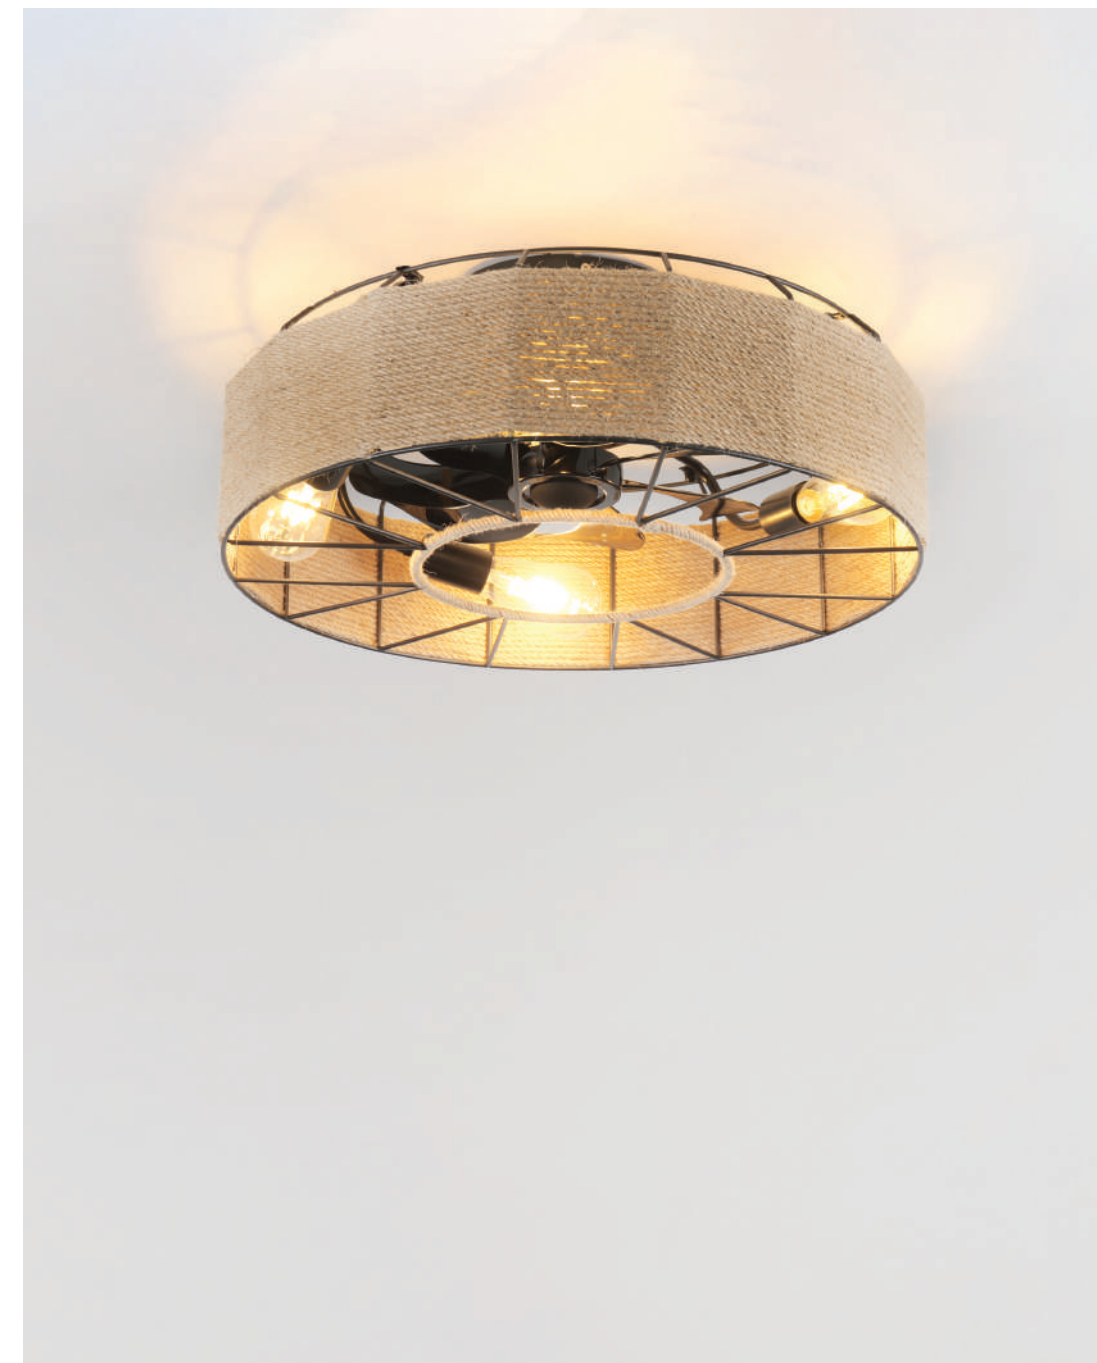

**300-25055
20W**

20W, 220-240V, 50Hz, 55dB, IP40
Metallic and hemp rope
7 PC blades
6 Speeds
Remote Control
1/2/4 hours timer
4 x E27 max 40W per light
1100 RPM
Area Coverage 10-15m²
Black & Brown Color
ø 55 x H: 23