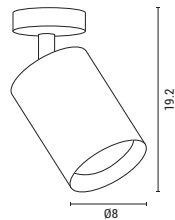

GU10 IP20 WARM WHITE

GU10 IP20 WARM WHITE

LED IP20 COOL WHITE

LED IP20 COOL WHITE