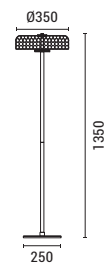

LED IP20 WARM WHITE