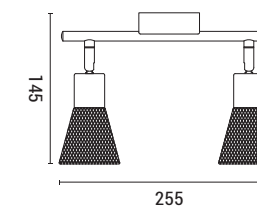

Black-Wood Finish | White-Chrome  
Metal  
1xE14  
Max 7W  
220-240V  
L: 80mm  
W: 80mm  
H: 125mm

E14 IP20 WARM WHITE

145-25259  
**MESH**

52022979

Black-Wood Finish | White-Wood Finish-Chrome  
Metal  
2xE14  
Max 7W  
220-240V  
L: 255mm  
W: 80mm  
H: 145mm