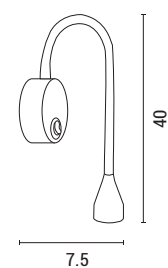

Black
Aluminium-Metal
LED 3W
240Lm
85-240V
3000K
W: 75mm
H: 400mm

LED IP20 WARM WHITE