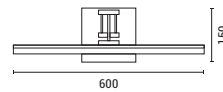

Chrome
Stainless Steel-Metal-Aluminium-Acrylic
LED 14W
1260Lm
110-240V
3CCT(3000-4000-6000K)
L: 600mm
W: 320mm
H: 150mm