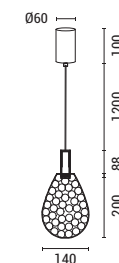

LED IP20 WARM WHITE

**144-15063  
PERFORATO**  
52025808

Gold  
Metal  
LED 6,3W  
780Lm  
220-240V  
3000K  
ø 146mm  
H: 1774mm

LED IP20 WARM WHITE

**144-15062  
PERFORATO**  
52025808

Chrome  
Metal  
LED 6,3W  
648Lm  
220-240V  
3000K  
ø 146mm  
H: 1774mm

LED IP20 WARM WHITE

**144-15067  
PERFORATO**  
52024474

Gold  
Metal  
LED 6,3W  
648Lm  
220-240V  
3000K  
ø 130mm  
H: 1588mm

LED IP20 WARM WHITE

**144-15066  
PERFORATO**  
52024474

Chrome  
Metal  
LED 6,3W  
648Lm  
220-240V  
3000K  
ø 130mm  
H: 1588mm

LED IP20 WARM WHITE

**144-15065  
PERFORATO**  
52024508

Gold  
Metal  
LED 6,3W  
648Lm  
220-240V  
3000K  
ø 140mm  
H: 1588mm

LED IP20 WARM WHITE

**144-15064  
PERFORATO**  
52024508

Chrome  
Metal  
LED 6,3W  
648Lm  
220-240V  
3000K  
ø 140mm  
H: 1588mm