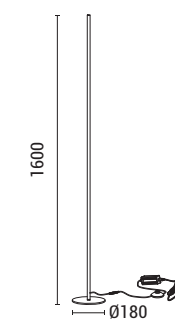

144-16073
LINEA
520215698