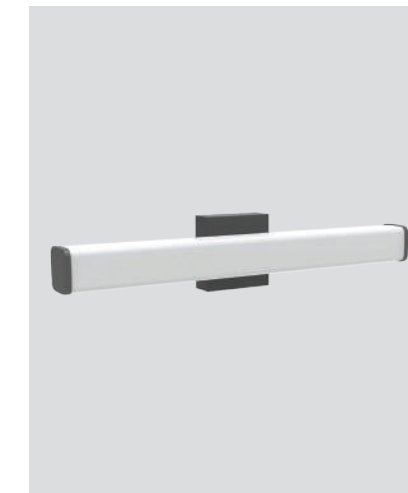

144-80544
PALM
52023810

Black
Steel-Plastic
LED 15w
1500Lm
230V
3CCT(3000-4000-6000K)
L: 600mm
W: 116mm
H: 102mm

LED IP44 3CCT