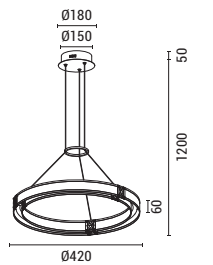

144-17040
LUIS
520220493

Black-Gold
Aluminium-Metal-Acrylic
LED 21W
1260Lm
220-240V
3000K
ø 420mm
H: 1250mm