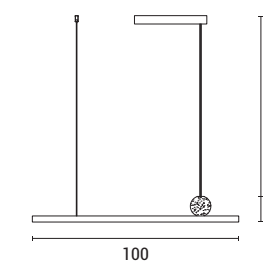

144-16022
TRAMA
520214890

Black
Metal-Aluminium-Plastic
LED 18W
1308Lm
220-240V
3CCT(3000-4000-6000K)
L: 1000mm
W: 1000mm
H: 1500mm

LED IP20 COOL WHITE