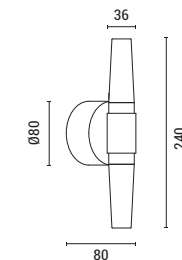

144-17052
VELAS
52026877

Black-Gold
Aluminium-Metal-Acrylic
LED 6W
360Lm
220-240V
3000K
L: 80mm
W: 80mm
H: 240mm

LED IP20 WARM WHITE