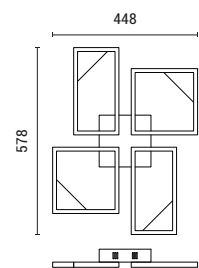

144-46060
SQUARE
520216445

Silver
Aluminium
LED 36W
1200Lm
220-240V
3000K
L: 448mm
H: 578mm

LED IP20 WARM WHITE