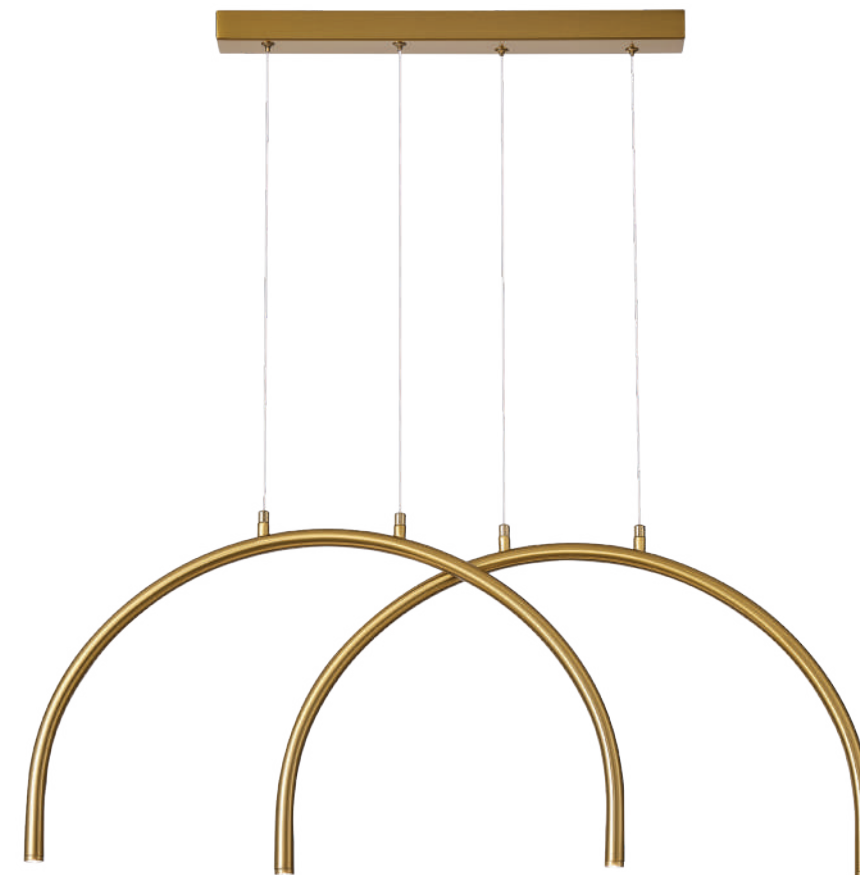

Black  
Aluminium-Metal  
LED 10W  
896Lm  
220-240V  
3000K  
L: 840mm  
W: 20mm  
H: 1500mm

LED IP20 WARM WHITE

**144-18033**  
**AP SIS**  
520218055

Brass  
Aluminium-Metal  
LED 10W  
896Lm  
220-240V  
3000K  
L: 840mm  
W: 20mm  
H: 1500mm