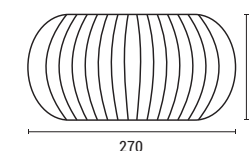

144-50029
CALCO
52026693

Grey
Concrete
LED 5W
450Lm
220-240V
3000K
L: 270mm
W: 130mm
H: 140mm

LED IP20 WARM WHITE