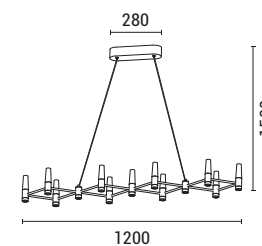

LED IP20 WARM WHITE

**144-17051**  
**VELAS**  
520234512

Black-Gold  
Aluminium-Metal-Acrylic  
LED 58W  
3480Lm  
220-240V  
3000K  
L: 1200mm  
W: 230mm  
H: 1500mm

LED IP20 WARM WHITE

**144-17054**  
**VELAS**  
520222908