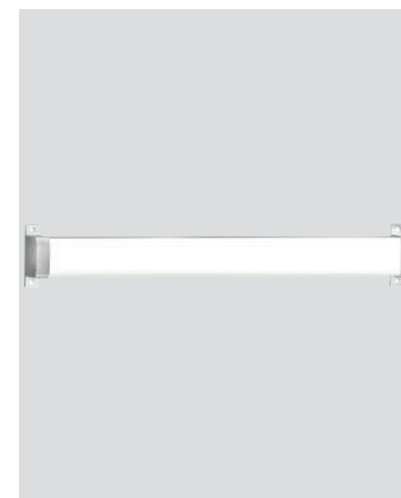

144-80510
MARE
52022240

Chrome
Plastic
LED 15W
1350Lm
230V
3CCT(3000-4000-6000K)
L: 600mm
W: 60mm
H: 60mm

LED IP44 3CCT