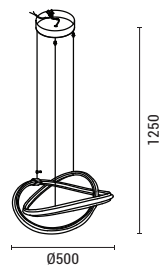

LED IP20 WARM WHITE