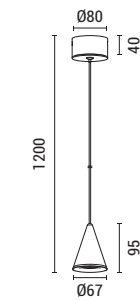

144-16090
CAMPANELLE
52025983

Black
Aluminium-Metal-Acrylic
LED 5W
300Lm
220-240V
3000K
ø 80mm
H: 1200mm

LED IP20 WARM WHITE

Black
Aluminium-Metal-Acrylic
LED 25W (5 Lights)
1500Lm
220-240V
3000K
L: 685mm
H: 1200mm