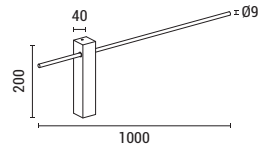

Black
Aluminium-Metal-Acrylic
LED 12W
720Lm
220-240V
3000K
L: 1000mm
W: 200mm
H: 40mm