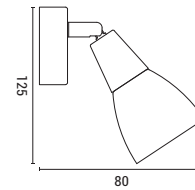

145-25270
CLASSY
52021162