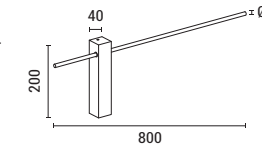

144-58022
CLIO
52028142

Black
Aluminium-Metal-Acrylic
LED 10W
600Lm
220-240V
3000K
L: 800mm
W: 200mm
H: 40mm

LED IP20 WARM WHITE