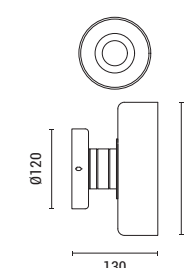

144-18012
NIMBUS

52029373

Black-Grey
Metal-Glass-Acrylic
LED 8W
624Lm
220-240V
3000K
ø 200mm
H: 200mm