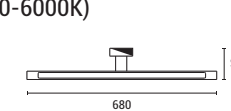

Chrome
Stainless Steel-Aluminium-PC
LED 14W
1400Lm
110-240V
3CCT(3000-4000-6000K)
L: 680mm
W: 110mm
H: 42mm

LED IP44 WARM WHITE