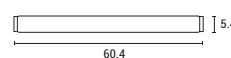

Nickel
Aluminium-Plastic
LED 10W
640Lm
220-240V
4000K
L: 605mm
W: 54mm
H: 65mm

LED IP44 WARM WHITE