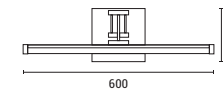

Black
Metal-Aluminium-Pc-Ans
LED 14W
1260Lm
110-240V
3CCT(3000-4000-6000K)
L: 600mm
W: 320mm
H: 150mm

LED IP44 3CCT