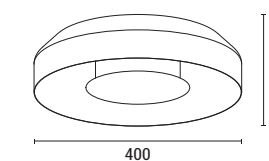

LED IP20 WARM WHITE

144-18057
STIGMA
520213099

Black-Gold
Metal-Acrylic
LED 20W
1482Lm
220-240V
3000K
ø 400mm
H: 120mm