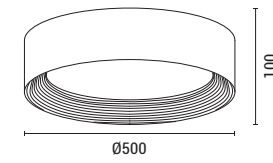

144-51044
MOONLIGHT
520214456

Black
Metal-Acrylic
LED 40W
3042Lm
220-240V
3000K
∅ 500mm
H: 100mm

LED IP20 WARM WHITE