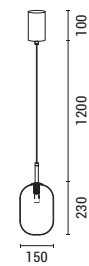

Cognac
Metal-Glass
1xE14
Max 25W
220-240V
L: 150mm
W: 150mm
H: 1530mm