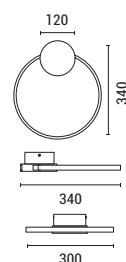

LED IP20 WARM WHITE

Black-Bronze
Aluminium-Silicon
LED 10W
702Lm
220-240V
3000K
∅ 400mm
H: 340mm