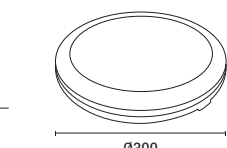

LED IP20 3CCT

**144-51029
MOONLIGHT**
52022404

Dark Grey
Plastic
LED 30W
2700Lm
220-240V
3CCT(3000-4000-6000K)
ø 300mm
H: 59mm

LED IP20 3CCT