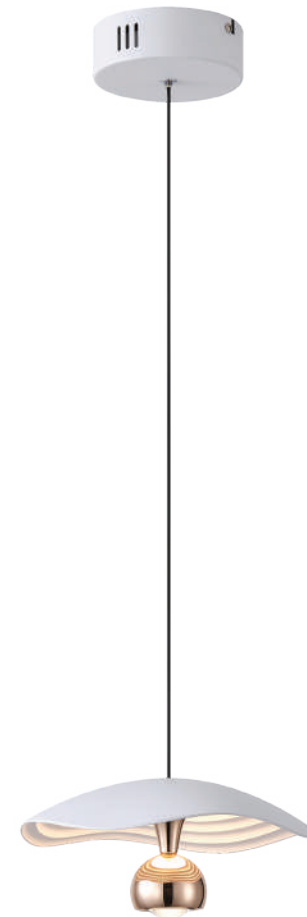

**144-15053
ENIGMA**

52027188

Gold
Metal-Aluminium
LED 8W
400Lm
220-240V
3000K
ø 230mm
H: 1100mm

LED IP20 WARM WHITE