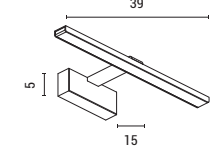

Black
Aluminium-Acrylic-Metal
LED 9W
630Lm
100-240V
3000K
L: 390mm
W: 50mm
H: 150mm

LED IP20 WARM WHITE