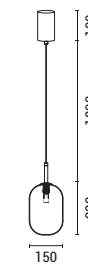

Matt Grey
Metal-Glass
1xE14
Max 25W
220-240V
L: 150mm
W: 150mm
H: 1530mm

E14 IP20