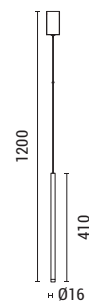

LED IP20 WARM WHITE