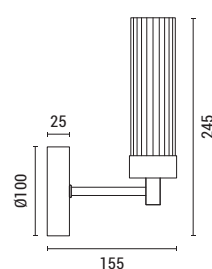

French Gold
Metal-Glass
1xE14
Max 15W
220-240V
ø 155mm
H: 245mm