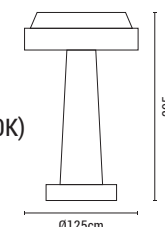

Black
ABS-PS-Metal
LED 1.1W(±10%)
90Lm
DC 5V
3CCT(3000-4000-6000K)
L: 125mm
W: 125mm
H: 205mm

LED IP20 WARM WHITE