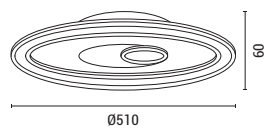

White
Plastic-Metal
LED 60W
3300Lm
220-240V
3CCT(3000-4000-6000K)
ø 510mm
H: 60mm

LED IP20 3CCT

144-51034
MOONLIGHT
52026981