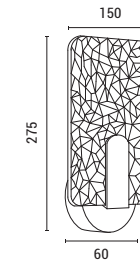

Gold
Acrylic
LED 8W
720Lm
220-240V
3000K
L: 150mm
W: 60mm
H: 275mm

LED IP20 WARM WHITE

**144-58016
VOLET**
52022746