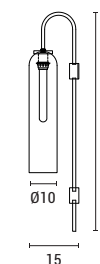

**144-56001
CALLIOPE**
5202744

Gold-Green Glass
Copper-Glass
1xE14
Max 10W
220-240V
L: 100mm
W: 150mm
H: 700mm