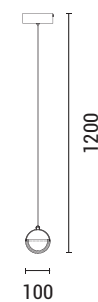

LED IP20 WARM WHITE

144-15079  
**MELANIE**  
52026521

Gold  
Metal-Aluminium-Glass  
LED 6W  
500Lm  
220-240V  
3000K  
ø 100mm  
H: 1200mm

LED IP20 WARM WHITE

144-15078  
**MELANIE**  
52026486

Chrome  
Metal-Aluminium-Glass  
LED 6W  
500Lm  
220-240V  
3000K  
ø 100mm  
H: 1200mm