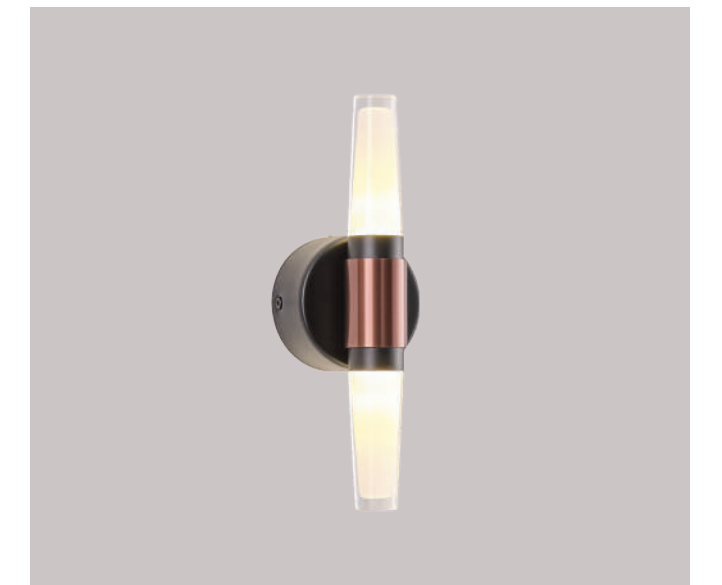

LED IP20 WARM WHITE

**144-17052**  
**VELAS**  
52026877

Black-Gold  
Aluminium-Metal-Acrylic  
LED 6W  
360Lm  
220-240V  
3000K  
L: 80mm  
W: 80mm  
H: 240mm

LED IP20 WARM WHITE

144-16081  
**CASCADE**  
 52024957