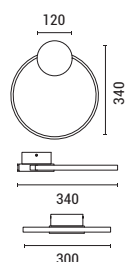

LED IP20 WARM WHITE

144-18024  
**AERO**  
520233925

Black-Bronze  
Aluminium-Silicon  
LED 40W  
3120Lm  
220-240V  
3000K  
∅ 1300mm  
H: 1385mm

LED IP20 WARM WHITE

144-18022  
**AERO**  
52026889

Black-Bronze  
Aluminium-Silicon  
LED 9W  
702Lm  
220-240V  
3000K  
∅ 300mm  
H: 340mm