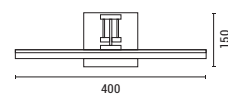

Chrome
Stainless Steel-Aluminium-Acrylic
LED 14W
1260Lm
110-240V
3CCT(3000-4000-6000K)
L: 400mm
W: 135mm
H: 150mm

LED IP44 3CCT