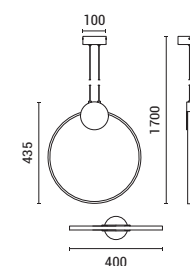

LED IP20 WARM WHITE

144-18023  
**AERO**  
52027820

Black-Bronze  
Aluminium-Silicon  
LED 10W  
702Lm  
220-240V  
3000K  
∅ 400mm  
H: 340mm

LED IP20 WARM WHITE

144-18020  
**AERO**  
52028970

Black-Bronze  
Aluminium-Silicon  
LED 10W  
702Lm  
220-240V  
3000K  
∅ 400mm  
H: 1700mm