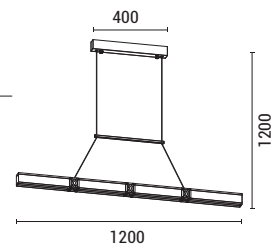

Black-Gold
Aluminium-Metal-Acrylic
LED 21W
1260Lm
220-240V
3000K
L: 1200mm
W: 400mm
H: 1200mm