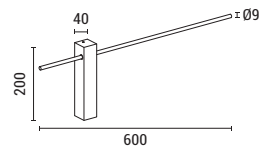

Black  
Imetal-Acrylic  
LED 12W  
720Lm  
220-240V  
3000K  
L: 600mm  
W: 260mm  
H: 60mm

LED IP20 WARM WHITE

144-58020  
**CLIO**  
52026348

Black  
Aluminium-Metal-Acrylic  
LED 8W  
480Lm  
220-240V  
3000K  
L: 600mm  
W: 200mm  
H: 40mm