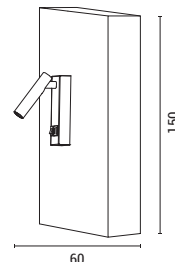

White
Aluminium-Metal
LED 2W
140Lm
100~240VAC
3000K
L: 145mm
W: 60mm
H: 150mm

LED IP20 WARM WHITE