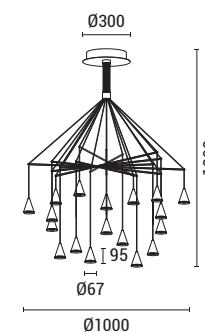

LED IP20 WARM WHITE