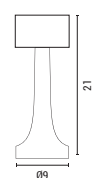

Red Copper
Aluminium
LED 3w
110Lm
5V
3000K
Not Dimmable
Rechargeable Lithium Battery
L: 90mm
W: 90mm
H: 210mm

LED IP20 WARM WHITE