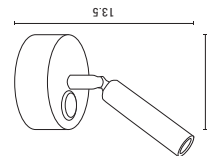

Black
Aluminium
LED 3W
195Lm
220-240V
3000K
W: 75mm
H: 135mm

LED IP20 WARM WHITE