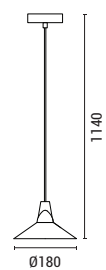

144-24145
CHROMA
52022631

Black-Wood
Metal-Wood
1xE27
Max 40W
220-240V
ø 180mm
H: 1140mm

E27 IP20

144-24147
CHROMA
52022631

White-Wood
Metal-Wood
1xE27
Max 40W
220-240V
ø 180mm
H: 1140mm

E27 IP20

144-24146
CHROMA
52022631

Green-Wood
Metal-Wood
1xE27
Max 40W
220-240V
ø 180mm
H: 1140mm

E27 IP20