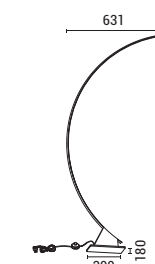

LED IP20 WARM WHITE

**144-16100**  
**MEDIA LUNA**  
520239434

Black  
Aluminium-Metal-Acrylic  
LED 45W  
2700Lm  
220-240V  
3000K  
L: 631mm  
H: 1950mm

LED IP20 WARM WHITE

144-58023  
**CLIO**  
52029476