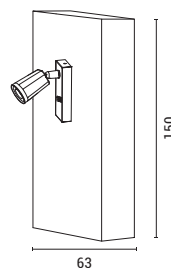

Black
PC-Metal
LED 5W
450Lm
100~260VAC
3000K
L: 155mm
W: 63mm
H: 150mm

LED IP20 WARM WHITE