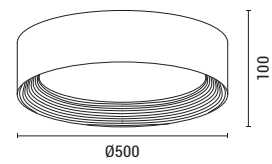

144-51043
MOONLIGHT
520211684

Black
Metal-Acrylic
LED 30W
2262Lm
220-240V
3000K
∅ 400mm
H: 100mm

LED IP20 WARM WHITE