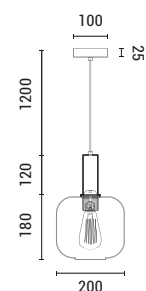

Green
Metal-Glass
1xE27
Max 15W
220-240V
L: 200mm
W: 200mm
H: 1485mm