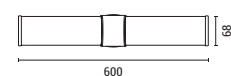

Chrome
Plastic
LED 15w
1500Lm
230V
3CCT(3000-4000-6000K)
L: 600mm
W: 128mm
H: 68mm

LED IP44 3CCT