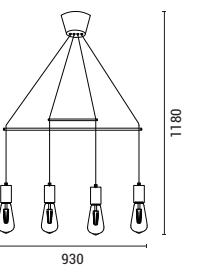

Black-Wood
Metal-Wood
4xE27
Max 40W
220-240V
L: 930mm
W: 120mm
H: 1180mm