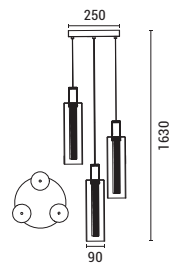

144-15102
VIAL

520222373

Clear Glass
Aluminium-Glass
LED 21W
2500Lm
220-240V
3000K
ø 250mm
H: 1630mm

LED IP20 WARM WHITE