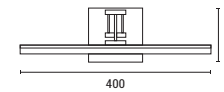

Black
Metal-Aluminium-Pc-Ans
LED 14W
1260Lm
110-240V
3CCT(3000-4000-6000K)
L: 400mm
W: 320mm
H: 150mm

LED IP44 3CCT