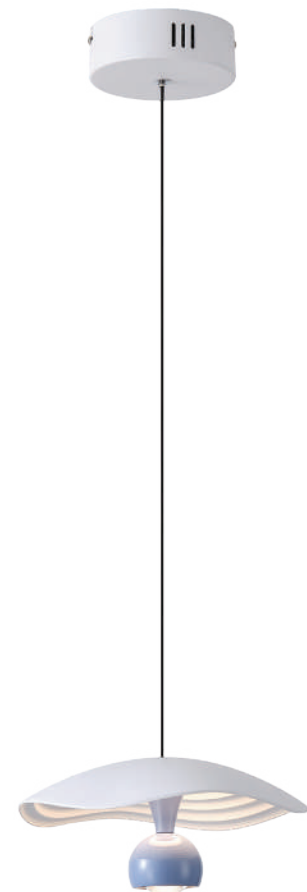

**144-15054
ENIGMA**

52027188

Light Blue
Metal-Aluminium
LED 8W
400Lm
220-240V
3000K
ø 230mm
H: 1100mm

LED IP20 WARM WHITE