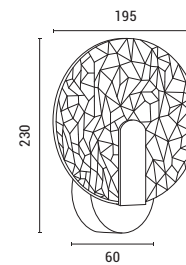

Gold (Single Line)
Acrylic
LED 8W
720Lm
220-240V
3000K
L: 105mm
W: 95mm
H: 225mm

LED IP20 WARM WHITE

**144-58014
VOLET**
52022995

Gold
Acrylic
LED 8W
720Lm
220-240V
3000K
L: 195mm
W: 60mm
H: 230mm

LED IP20 WARM WHITE