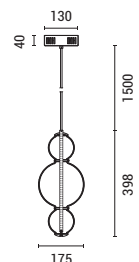

LED IP20 WARM WHITE

**144-18046**  
**TREA**  
52028683

Bronze-White  
Metal-Plastic  
LED 19W  
702Lm  
220-240V  
3000K  
L: 160mm  
W: 120mm  
H: 650mm

LED IP20 WARM WHITE

144-15110  
**BLOSSOM**  
52028177