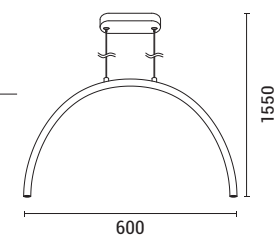

LED IP20 WARM WHITE