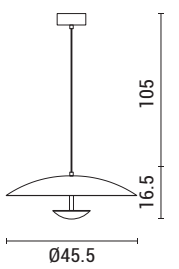

144-15051
PENNY
520214199

Wooden Painting
Metal
LED 7.4W
338Lm
220-240V
3000K
ø 455mm
H: 1210mm