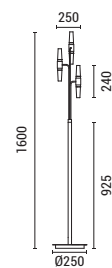

LED IP20 WARM WHITE