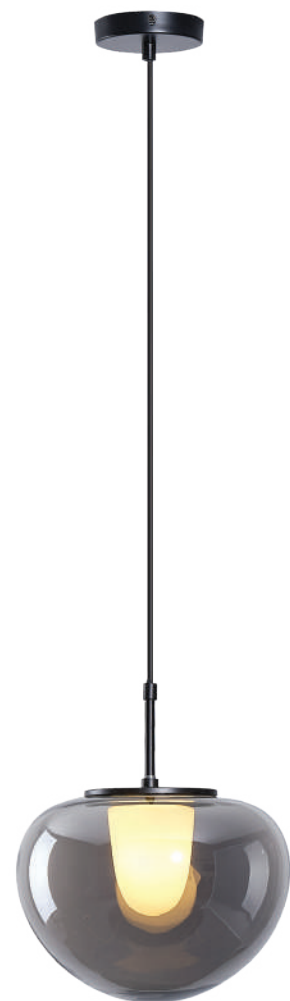

144-28521
FINE
52027050

Smoke
Metal-Glass
Max 25W
1xG9
220-240V
ø 25mm
H: 1310mm

G9 IP20 WARM WHITE