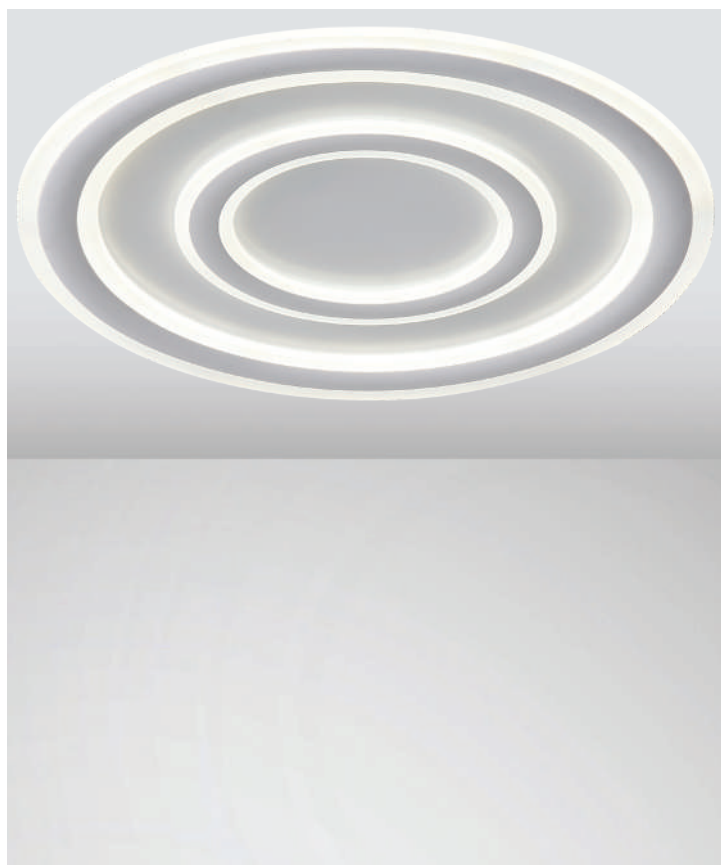

**144-51038**  
**MOONLIGHT**  
52025624

White  
Plastic-Metal  
LED 60W  
5700Lm  
220-240V  
3CCT(3000-4000-6000K)  
ø 480mm  
H: 75mm

LED IP20 WARM WHITE

LED IP20 3CCT

LED IP20 3CCT

LED IP20 3CCT

**144-51033**  
**MOONLIGHT**  
52026981