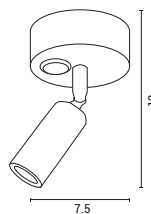

Black
Aluminium
LED 3W
195Lm
220-240V
3000K
W: 75mm
H: 120mm

LED IP20 WARM WHITE