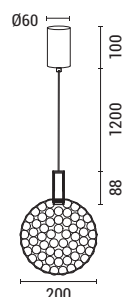

LED IP20 WARM WHITE

**144-15067  
PERFORATO**  
52024474

Gold  
Metal  
LED 6,3W  
648Lm  
220-240V  
3000K  
ø 130mm  
H: 1588mm

LED IP20 WARM WHITE

**144-15066  
PERFORATO**  
52024474

Chrome  
Metal  
LED 6,3W  
648Lm  
220-240V  
3000K  
ø 130mm  
H: 1588mm

LED IP20 WARM WHITE

**144-15065  
PERFORATO**  
52024508

Gold  
Metal  
LED 6,3W  
648Lm  
220-240V  
3000K  
ø 140mm  
H: 1588mm

LED IP20 WARM WHITE

**144-15064  
PERFORATO**  
52024508

Chrome  
Metal  
LED 6,3W  
648Lm  
220-240V  
3000K  
ø 140mm  
H: 1588mm

LED IP20 WARM WHITE

**144-15070  
PERFORATO**  
52025658

Chrome  
Metal  
LED 6,3W  
648Lm  
220-240V  
3000K  
ø 250mm  
H: 1388mm

LED IP20 WARM WHITE

**144-15068  
PERFORATO**  
52024738

Chrome  
Metal  
LED 6,3W  
648Lm  
220-240V  
3000K  
ø 200mm  
H: 1388mm

LED IP20 WARM WHITE

**144-15069  
PERFORATO**  
52024738

Gold  
Metal  
LED 6,3W  
648Lm  
220-240V  
3000K  
ø 200mm  
H: 1388mm

LED IP20 WARM WHITE

**144-15071  
PERFORATO**  
52025658

Gold  
Metal  
LED 6,3W  
648Lm  
220-240V  
3000K  
ø 250mm  
H: 1388mm