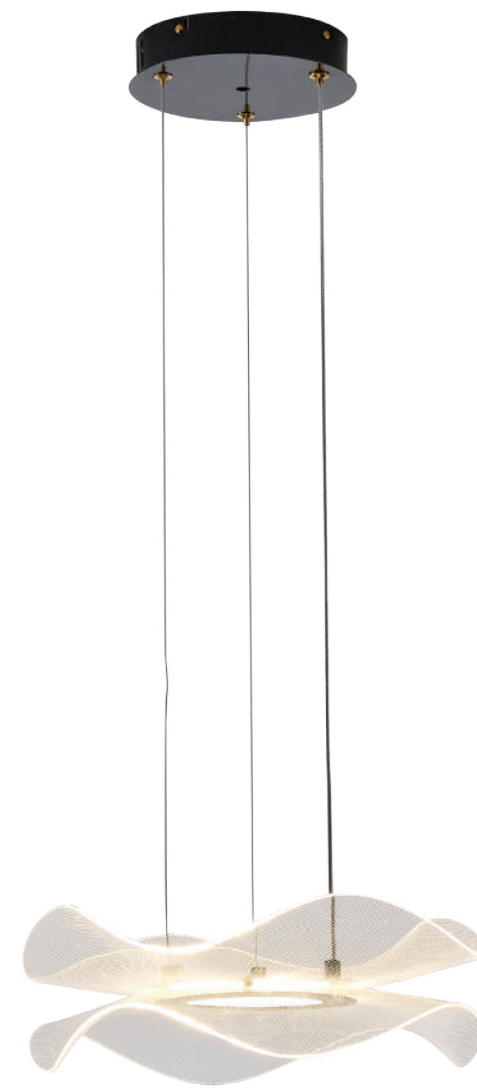

LED IP20 WARM WHITE

The future of light,  
crafted in acrylic

**144-15041  
FIRENZE**  
520214979

Black  
Acrylic  
LED 48W  
4320Lm  
220-240V  
3000K  
ø 540mm  
H: 250mm

LED IP20 WARM WHITE

**144-15042  
FIRENZE**  
52029071