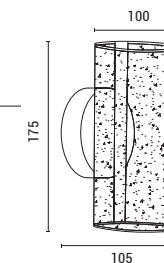

LED IP20 WARM WHITE

144-52009  
**ERATO**  
52025340

Black  
Aluminium-Acrylic  
LED 6W  
312Lm  
220-240V  
3000K  
L: 195mm  
W: 45mm  
H: 250mm

LED IP20 WARM WHITE

144-58010  
**SPARKY**  
52022846

Black (Dotted)  
Acrylic  
LED 8W  
720Lm  
220-240V  
3000K  
L: 105mm  
W: 380mm  
H: 175mm