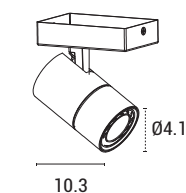

145-25010
ALINE
5202212

White-Black
Aluminium-Steel
1xGU10
Max 7W
220-240V
L: 100mm
W: 100mm
H: 135mm

145-25006
ALINE
5202212

White-Black
Aluminium-Steel
1xGU10
Max 7W
220-240V
L: 110mm
W: 70mm
H: 135mm

LED IP20

LED IP20

145-25009
ALINE
5202846

White-Black
Aluminium-Steel
4xGU10
Max 7W
220-240V
L: 720mm
W: 70mm
H: 135mm

145-25007
ALINE
5202445

White-Black
Aluminium-Steel
2xGU10
Max 7W
220-240V
L: 300mm
W: 70mm
H: 135mm

White-Black
Aluminium-Steel
3xGU10
Max 7W
220-240V
L: 520mm
W: 70mm
H: 135mm

LED IP20

LED IP20