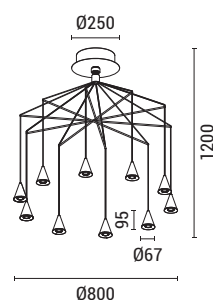

144-16092
CAMPANELLE
520243114

Black
Aluminium-Metal-Acrylic
LED 50W (10 Lights)
3000Lm
220-240V
3000K
ø 800mm
H: 1200mm

LED IP20 WARM WHITE

144-16093
CAMPANELLE
520277717

Black
Aluminium-Metal-Acrylic
LED 90W (18 Lights)
5400Lm
220-240V
3000K
ø 1000mm
H: 1200mm