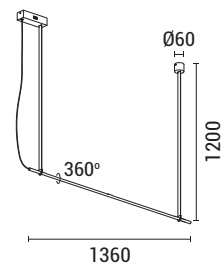

LED IP20 WARM WHITE