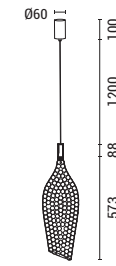

Gold  
Metal  
LED 7,6W  
780Lm  
220-240V  
3000K  
ø 200mm  
H: 1800mm

LED IP20 WARM WHITE

**144-15060  
PERFORATO**  
52027176

Chrome  
Metal  
LED 7,6W  
780Lm  
220-240V  
3000K  
ø 200mm  
H: 1960mm