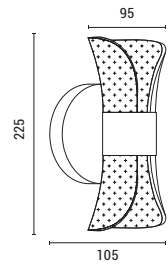

LED IP20 WARM WHITE

144-58011  
**SPARKY**  
52022696

Black (Dotted)  
Acrylic  
LED 8W  
720Lm  
220-240V  
3000K  
L: 105mm  
W: 380mm  
H: 175mm

LED IP20 WARM WHITE

**144-58013  
TELA**  
52022446

Gold (Dotted)  
Acrylic  
LED 8W  
720Lm  
220-240V  
3000K  
L: 105mm  
W: 95mm  
H: 225mm