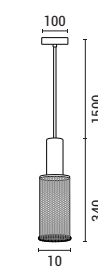

**144-50000
SCOIRO**
52023473

Black
Concrete-Metal
1xE27
Max 40W
220-240V
ø 100mm
H: 1840mm

E27 IP20