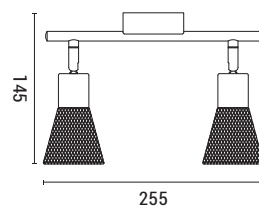

52022979

Black-Wood Finish | White-Wood Finish-Chrome
Metal
2xE14
Max 7W
220-240V
L: 255mm
W: 80mm
H: 145mm

E14 IP20 WARM WHITE