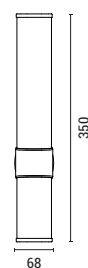

Black
Plastic
LED 6w
600Lm
230V
3CCT(3000-4000-6000K)
L: 350mm
W: 128mm
H: 68mm

LED IP44 3CCT