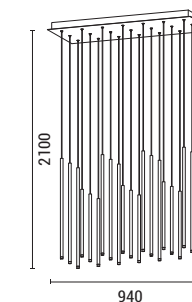

LED IP20 WARM WHITE

**144-16085**  
**CASCADE**  
5202123234

Black  
Aluminium-Metal-Acrylic  
LED 72W (36 Lights)  
4320Lm  
220-240V  
3000K  
L: 800mm  
H: 2100mm

LED IP20 WARM WHITE

**144-16084**  
**CASCADE**  
520272726