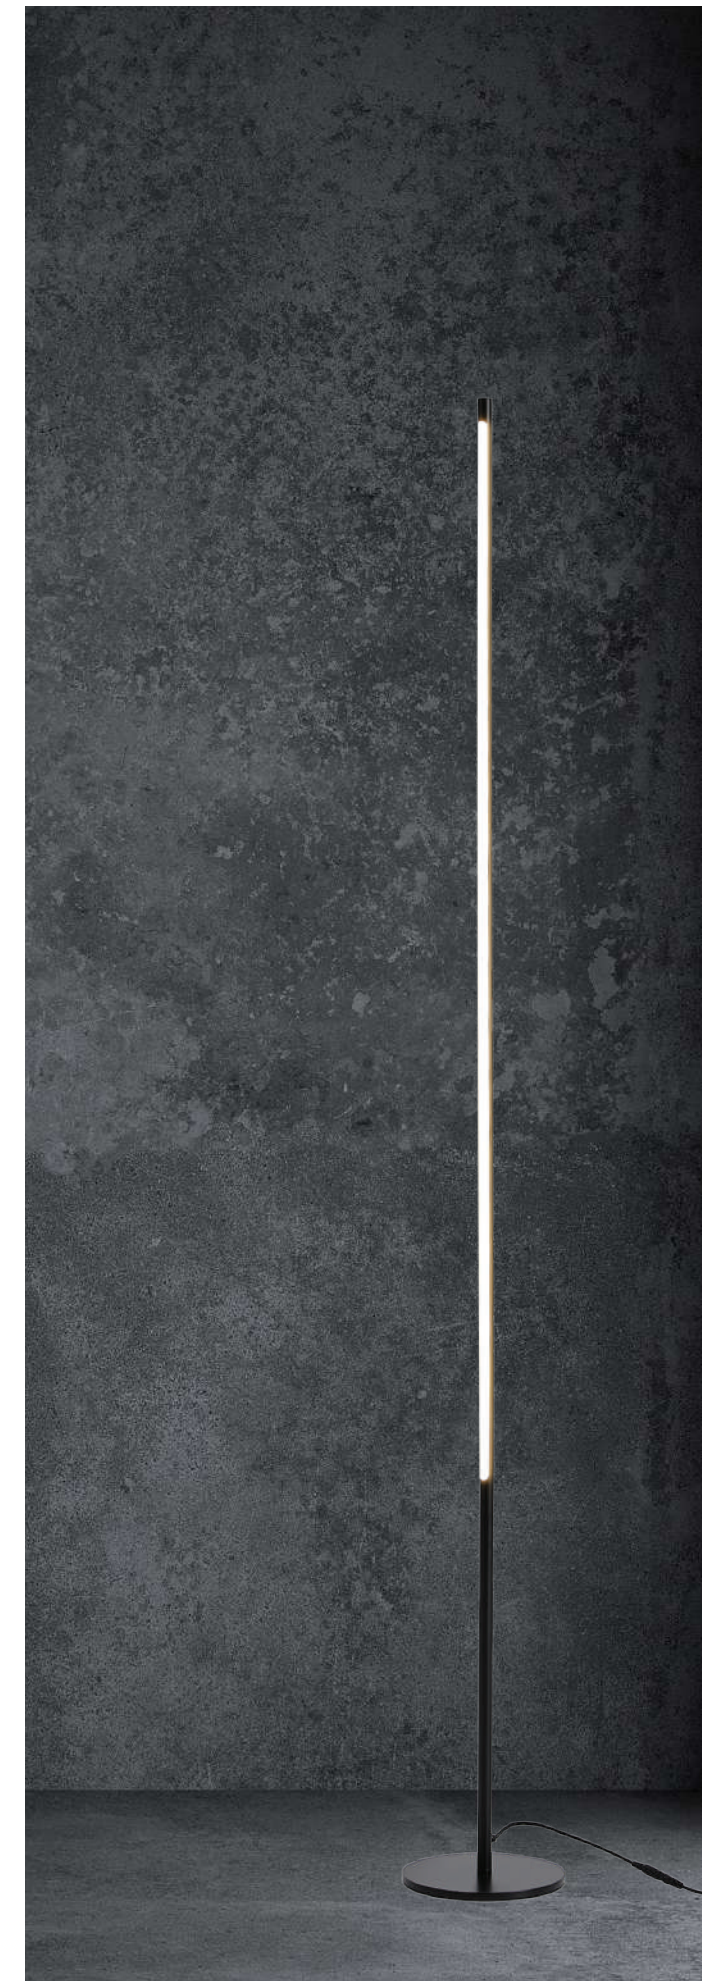

Black
Aluminium-Metal-Acrylic
LED 23W
1380Lm
220-240V
3000K
ø 180mm
H: 1600mm

LED IP20 WARM WHITE