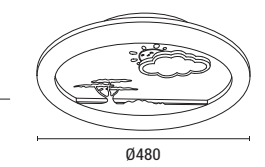

White
Plastic-Metal
LED 60W
6120Lm
220-240V
3CCT(3000-4000-6000K)
ø 480mm
H: 65mm