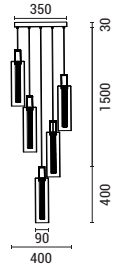

LED IP20 WARM WHITE

**144-15101**  
**VIAL**

520233729

Clear Glass  
Aluminium-Glass  
LED 37W (5 Lights)  
4400Lm  
220-240V  
3000K  
ø 350mm  
H: 1930mm

LED IP20 WARM WHITE

**144-15102**  
**VIAL**

520222373