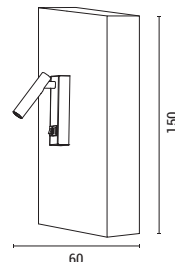

Black
Aluminium-Metal
LED 2W
140Lm
100~240VAC
3000K
L: 145mm
W: 60mm
H: 150mm

LED IP20 WARM WHITE