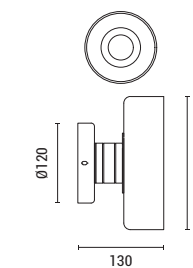

144-18013
NIMBUS

52029672

Bronze-Glass
Metal-Glass-Acrylic
LED 8W
624Lm
220-240V
3000K
ø 200mm
H: 200mm