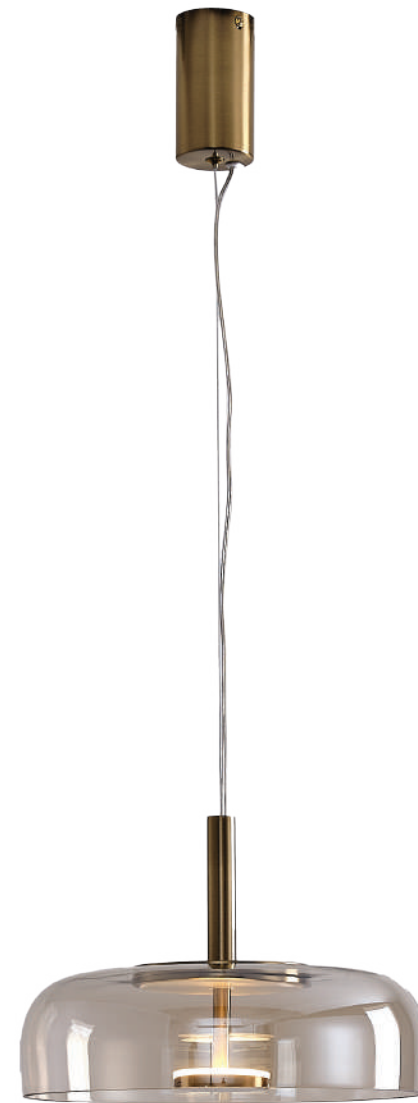

LED IP20 WARM WHITE

**144-15092**  
**LOBBY**

520219263

Cognac  
Metal-Glass  
LED 8W  
720Lm  
220-240V  
3000K  
ø 300mm  
H: 1352mm

LED IP20 WARM WHITE

**144-15090**  
**LOBBY**

520210212

Cognac  
Metal-Glass  
LED 8W  
960Lm  
220-240V  
3000K  
ø 300mm  
H: 1390mm