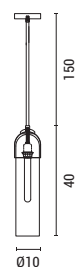

144-40012
CALLIOPE
52029535

Gold-Clear Glass
Copper-Crystal
1xE14
Max 7W
220-240V
Ø 100mm
H: 190mm

E14 IP20