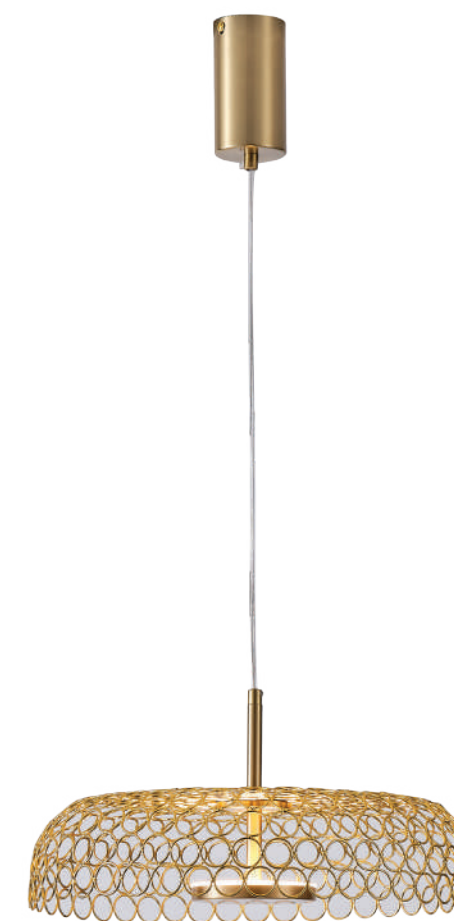

LED IP20 WARM WHITE

**144-15073**  
**PERFORATO**  
52027222

Gold  
Metal  
LED 10W  
1080Lm  
220-240V  
3000K  
ø 350mm  
H: 1390mm

LED IP20 WARM WHITE

**144-15072**  
**PERFORATO**  
52027222

Chrome  
Metal  
LED 10W  
1080Lm  
220-240V  
3000K  
ø 350mm  
H: 1390mm