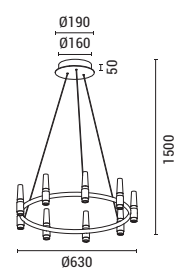

144-17050
VELAS
520231142

Black-Brown
Aluminium-Metal-Acrylic
LED 43W
2580Lm
220-240V
3000K
ø 630mm
H: 1500mm

LED IP20 WARM WHITE