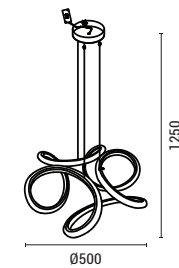

144-15055
SATURN
520215215

Gold
Metal-Aluminium-Plastic
LED 24W
1900Lm
220-240V
3000K
ø 500mm
H: 1250mm

LED IP20 WARM WHITE