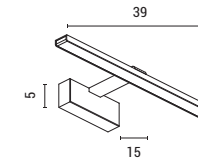

White
Aluminium-Acrylic-Metal
LED 9W
630Lm
100-240V
3000K
L: 390mm
W: 50mm
H: 150mm

LED IP20 WARM WHITE