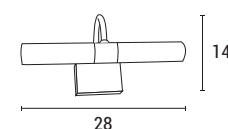

Nickel Satin
Stainless Steel-Glass
2xG9
Max 5W
220-240V
L: 280mm
W: 135mm
H: 140mm

G9 IP44