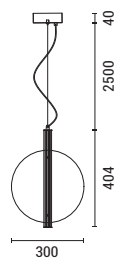

Amber
Aluminium-Glass
LED 12,6W
1500Lm
220-240V
3000K
∅ 300mm
H: 2944mm