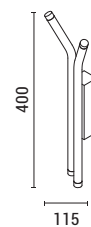

144-16086
CASCADE
52027855

Black
Aluminium-Metal-Acrylic
LED 10W
600Lm
220-240V
3000K
W: 115mm
H: 400mm