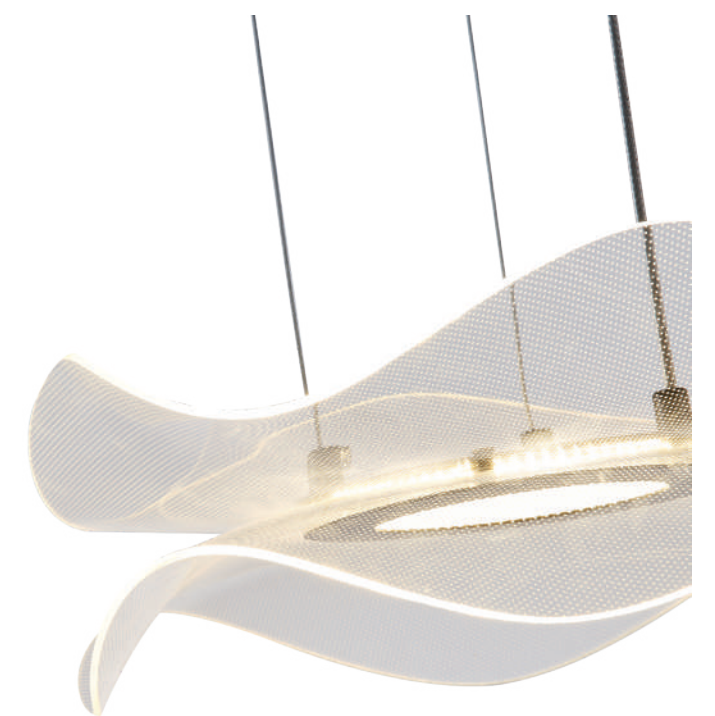

**144-15042
FIRENZE**
52029071

Black
Acrylic
LED 34W
3024Lm
220-240V
3000K
ø 340mm
H: 250mm

LED IP20 WARM WHITE