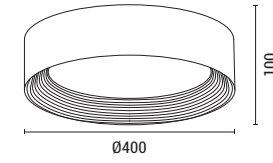

144-51046
MOONLIGHT
520214456

White
Metal-Acrylic
LED 40W
3042Lm
220-240V
3000K
∅ 500mm
H: 100mm

LED IP20 WARM WHITE