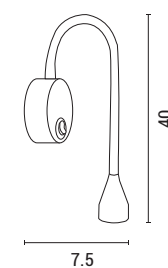

White
Aluminium-Metal
LED 3W
240Lm
85-240V
3000K
W: 75mm
H: 400mm

LED IP20 WARM WHITE