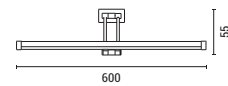

Chrome
Stainless Steel-Metal-Aluminium-PC-ANS
LED 14W
1260Lm
110-240V
3CCT(3000-4000-6000K)
L: 600mm
W: 320mm
H: 55mm

LED IP44 WARM WHITE