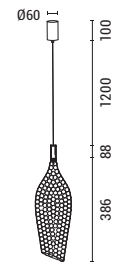

Gold  
Metal  
LED 7,6W  
780Lm  
220-240V  
3000K  
ø 200mm  
H: 1800mm

LED IP20 WARM WHITE

**144-15060  
PERFORATO**  
52027176

Chrome  
Metal  
LED 7,6W  
780Lm  
220-240V  
3000K  
ø 200mm  
H: 1960mm

LED IP20 WARM WHITE

**144-15063  
PERFORATO**  
52025808

Gold  
Metal  
LED 6,3W  
780Lm  
220-240V  
3000K  
ø 146mm  
H: 1774mm

LED IP20 WARM WHITE

**144-15062  
PERFORATO**  
52025808

Chrome  
Metal  
LED 6,3W  
648Lm  
220-240V  
3000K  
ø 146mm  
H: 1774mm