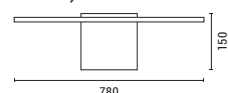

Chrome
Stainless Steel-Aluminium-PC
LED 16W
1400Lm
110-240V
3CCT(3000-4000-6000K)
L: 780mm
W: 110mm
H: 150mm

LED IP44 3CCT