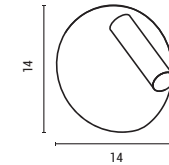

White
Aluminium-Metal-Acrylic
LED 9W & 3W
780Lm
220-240V
3000K
L: 140mm
W: 70mm
H: 140mm

LED IP20 WARM WHITE