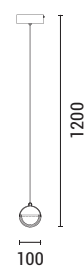

144-15079
MELANIE
52026521

Gold
Metal-Aluminium-Glass
LED 6W
500Lm
220-240V
3000K
ø 100mm
H: 1200mm

LED IP20 WARM WHITE