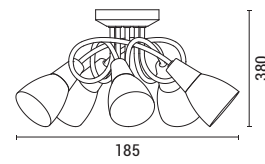

Black-Smoky Glass
Metal-Glass
1xE14
Max 7W
220-240V
L: 80mm
W: 80mm
H: 165mm

E14 IP20 WARM WHITE

145-25273
CLASSY
52026291

Black-Smoky Glass
Metal-Glass
5xE14
Max 7W
220-240V
L: 380mm
W: 380mm
H: 185mm

E14 IP20 WARM WHITE