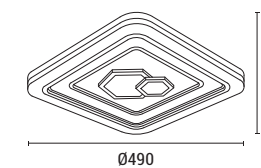

White
Plastic-Metal
LED 60W
4680Lm
220-240V
3CCT(3000-4000-6000K)
ø 490mm
H: 50mm

LED IP20 3CCT