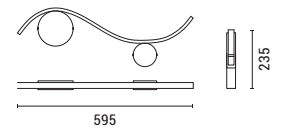

LED IP20 WARM WHITE

144-18026  
**WELLE**  
52027694

Brass  
Aluminium-Silicon  
LED 10W  
702Lm  
220-240V  
3000K  
L: 815mm  
W: 30mm  
H: 235mm

LED IP20 WARM WHITE

144-18025  
**WELLE**  
52026555

Brass  
Aluminium-Silicon  
LED 9W  
702Lm  
220-240V  
3000K  
L: 595mm  
W: 30mm  
H: 235mm