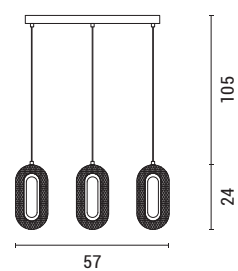

LED IP20 WARM WHITE

**144-16060**  
**KRIKO**  
52027234

Rose Gold-Transparent  
Metal-Acrylic  
LED 8.6W  
780Lm  
220-240V  
3000K  
ø 120mm  
H: 1300mm

LED IP20 WARM WHITE

**144-16061**  
**KRIKO**  
520217768