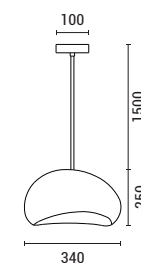

144-50024
AEONIC
52027268

White
Glass Fiber Reinforced Plastic
1xE27
Max 40W
220-240V
ø 340mm
H: 1750mm

E27 IP20