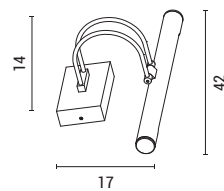

Satin
Aluminium-Metal-Plastic
LED 9W
450Lm
100-240V
3000K
L: 420mm
W: 140mm
H: 170mm

IP20 WARM WHITE