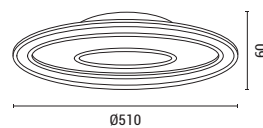

White
Plastic-Metal
LED 60W
3840Lm
220-240V
3CCT(3000-4000-6000K)
ø 510mm
H: 60mm

LED IP20 3CCT

144-51035
MOONLIGHT
52026981