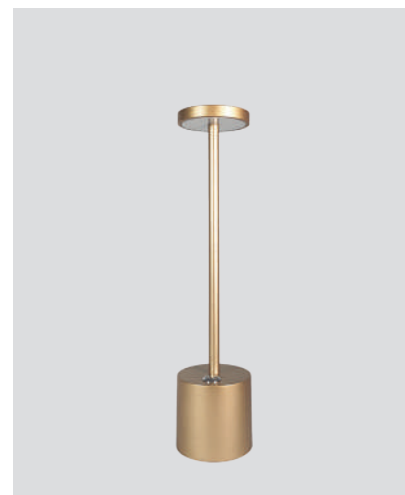

Portable glow,  
endless possibilities

**144-70006**  
**TABLO**  
52023860

Gold  
Aluminium  
LED 4w  
150Lm  
5V  
3000K  
Not Dimmable  
Rechargeable LifePo4 Battery  
Touch Switch  
ø 90mm  
H: 350mm