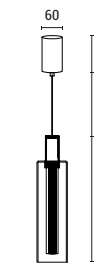

144-15103
VIAL

52027797

Clear Glass
Aluminium-Glass
LED 7W
780Lm
220-240V
3000K
ø 90mm
H: 1700mm

LED IP20 WARM WHITE