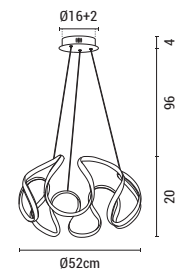

LED IP20 WARM WHITE