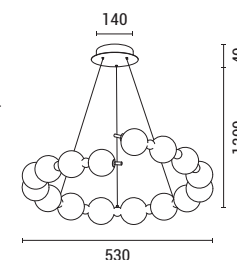

LED IP20 WARM WHITE