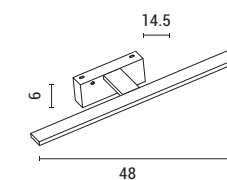

Nickel
Aluminium-Metal-Stainless Steel-Acrylic
LED 10W
600Lm
100-240V
3000K
L: 480mm
W: 60mm
H: 145mm

IP20 WARM WHITE