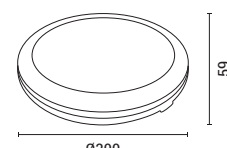

LED IP20 3CCT

White
Plastic
LED 30W
2700Lm
220-240V
3CCT(3000-4000-6000K)
ø 300mm
H: 59mm