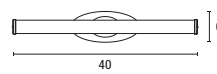

Chrome-White
Plastic
LED 6W
480Lm
220-240V
4000K
L: 400mm
W: 130mm
H: 60mm

LED IP44 WARM WHITE