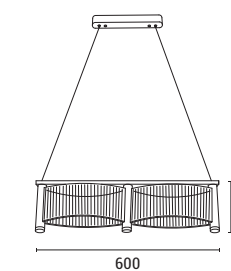

144-15046
RAVENA
520212057

Gold
Acrylic
LED 34W
3024Lm
220-240V
3000K
L: 600mm
W: 270mm
H: 175mm

LED IP20 WARM WHITE