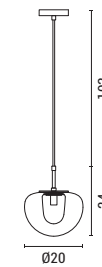

G9 IP20 WARM WHITE