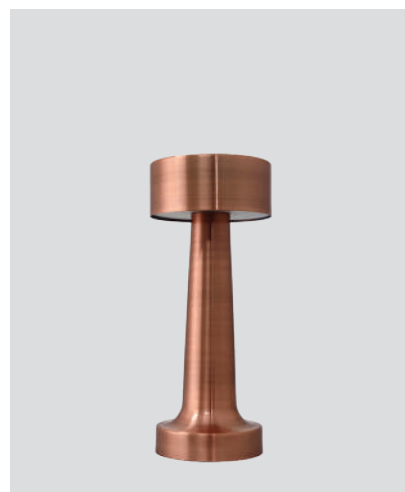

144-70009
TABLO
52022940

Red Copper
Aluminium
LED 3w
110Lm
5V
3000K
Not Dimmable
Rechargeable Lithium Battery
L: 90mm
W: 90mm
H: 210mm

LED IP20 WARM WHITE