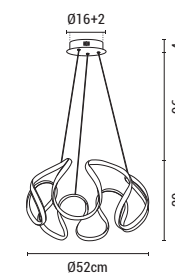

144-15008
ORBIT
520214810

Sand White
Aluminium-Silicon-Metal
LED 60W
3200Lm
100-277V
3CCT(3000-4000-6000K)
ø 520mm
H: 1200mm

LED IP20 WARM WHITE