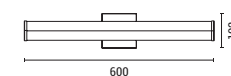

Black
Steel-Plastic
LED 15w
1500Lm
230V
3CCT(3000-4000-6000K)
L: 600mm
W: 116mm
H: 102mm

LED IP44 3CCT