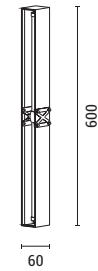

144-17044
LUIS
520212673

Black-Gold
Aluminium-Metal-Acrylic
LED 13W
780Lm
220-240V
3000K
W: 60mm
H: 600mm

LED IP20 WARM WHITE