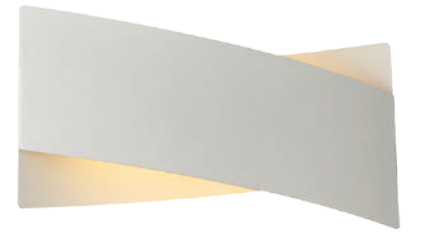

145-22200 ERATO
LOREM IPSUM

White
Metal-Acrylic
LED 12W
756Lm
85-265V
3000K
L: 250mm
W: 80mm
H: 120mm

LED IP20 WARM WHITE