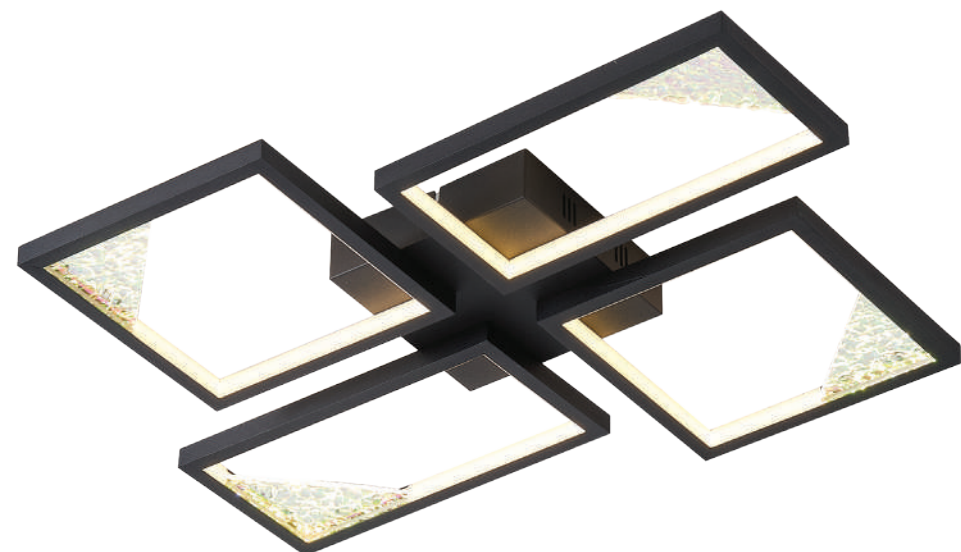

Black
Aluminium
LED 36W
900Lm
220-240V
3000K
L: 448mm
H: 578mm

LED IP20 WARM WHITE