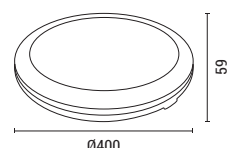

LED IP20 3CCT

Dark Grey
Plastic
LED 40W
3600Lm
220-240V
3CCT(3000-4000-6000K)
ø 400mm
H: 59mm