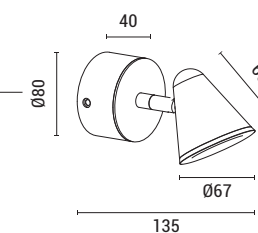

LED IP20 WARM WHITE

144-16094
CAMPANELLE
52026783

Black
Aluminium-Metal-Acrylic
LED 5W
300Lm
220-240V
3000K
ø 80mm
L: 135mm

LED IP20 WARM WHITE