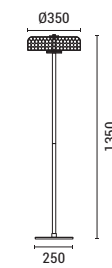

LED IP20 WARM WHITE

**144-15074**  
**PERFORATO**  
520219102

Gold  
Metal  
LED 10W  
1080Lm  
220-240V  
3000K  
ø 350mm  
H: 1350mm

LED IP20 WARM WHITE

**144-15075**  
**PERFORATO**  
520219102

Chrome  
Metal  
LED 10W  
1080Lm  
220-240V  
3000K  
ø 350mm  
H: 1350mm