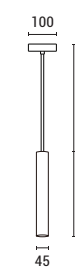

144-50020
SALPICO
52024865

Black
Concrete
LED 3,5W
280Lm
220-240V
3000K
ø 45mm
H: 1800mm

LED IP20 WARM WHITE