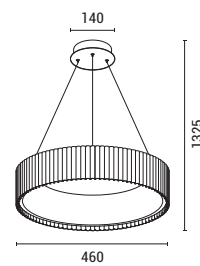

White
Metal-Acrylic
LED 30W
2262Lm
220-240V
3000K
ø 460mm
H: 110mm

LED IP20 WARM WHITE