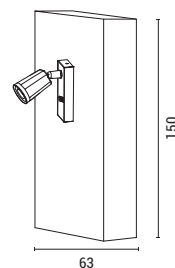

White
PC-Metal
LED 5W
450Lm
100~260VAC
3000K
L: 155mm
W: 63mm
H: 150mm

LED IP20 WARM WHITE