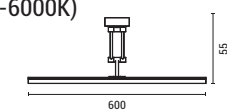

Chrome
Stainless Steel-Metal-Aluminium-Acrylic
LED 14W
1260Lm
110-240V
3CCT(3000-4000-6000K)
L: 600mm
W: 320mm
H: 55mm

LED IP44 WARM WHITE