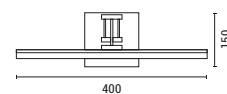

Gold
Stainless Steel-Aluminium-Acrylic
LED 14W
1400Lm
110-240V
3CCT(3000-4000-6000K)
L: 400mm
W: 135mm
H: 150mm

LED IP44 3CCT