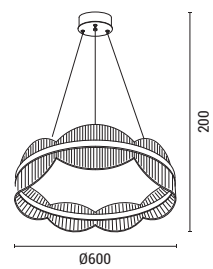

Black  
Acrylic  
LED 34W  
3024Lm  
220-240V  
3000K  
ø 340mm  
H: 250mm

LED IP20 WARM WHITE

**144-15044**  
**TORINO**  
520214927

Silver  
Acrylic  
LED 60W  
5400Lm  
220-240V  
3000K  
ø 600mm  
H: 200mm