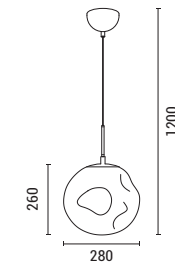

**144-15116
PICADILLY**
520218067

Gold
Plastic
LED 6W
360Lm
220-240V
3000K
L: 260mm
W: 280mm
H: 1200mm

LED IP20 WARM WHITE