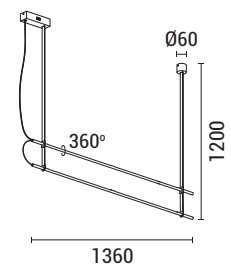

LED IP20 WARM WHITE

144-16071  
**LINEA**  
520219838

Black  
Metal-Plastic-Leather  
LED 41W  
2460Lm  
220-240V  
3000K  
L: 1360mm  
H: 1200mm

LED IP20 WARM WHITE

144-16072  
**LINEA**  
520226450

Black  
Metal-Plastic-Leather  
LED 61W  
3660Lm  
220-240V  
3000K  
L: 1360mm  
H: 1200mm