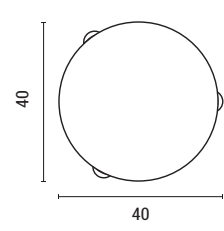

Honey-Bronze
Metal&Glass
1xE27
220-240V
ø 40mm