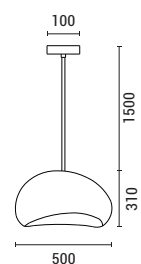

144-50026
AEONIC
520215284

White
Glass Fiber Reinforced Plastic
1xE27
Max 40W
220-240V
ø 500mm
H: 1810mm

E27 IP20

144-50024
AEONIC
52027268

White
Glass Fiber Reinforced Plastic
1xE27
Max 40W
220-240V
ø 340mm
H: 1750mm

E27 IP20

144-50025
AEONIC
520211983

White
Glass Fiber Reinforced Plastic
1xE27
Max 40W
220-240V
ø 400mm
H: 1810mm

E27 IP20