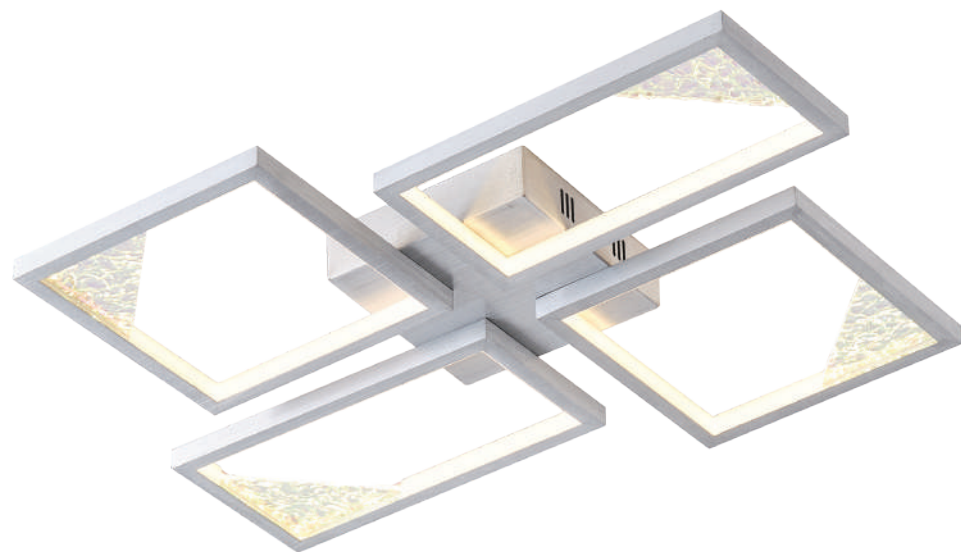

Silver
Aluminium
LED 36W
1200Lm
220-240V
3000K
L: 448mm
H: 578mm

LED IP20 WARM WHITE