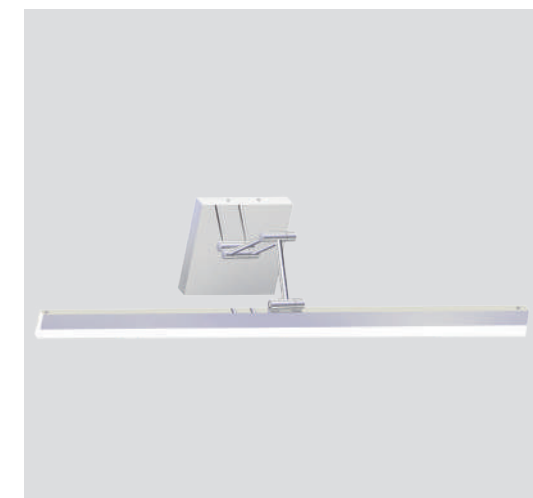

144-80524
AURA
52026120

Chrome
Stainless Steel-Metal-Aluminium-Acrylic
LED 16W
1260Lm
110-240V
3CCT(3000-4000-6000K)
L: 800mm
W: 320mm
H: 150mm

LED IP44 3CCT