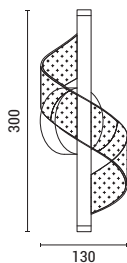

Gold (Dotted)
Acrylic
LED 8W
720Lm
220-240V
3000K
L: 130mm
W: 490mm
H: 300mm

LED IP20 WARM WHITE

**144-58012
TELA**
52022446