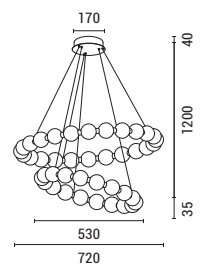

144-18041
TREA
5202519

Bronze-White
Metal-Aluminium-Acrylic
LED 40W
2730Lm
220-240V
3000K
ø 720mm
H: 1275mm

LED IP20 WARM WHITE