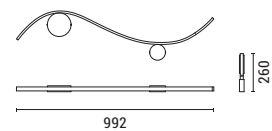

LED IP20 WARM WHITE