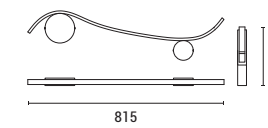

Brass
Aluminium-Silicon
LED 10W
702Lm
220-240V
3000K
L: 815mm
W: 30mm
H: 235mm

LED IP20 WARM WHITE

144-18025
WELLE
52026555

Brass
Aluminium-Silicon
LED 9W
702Lm
220-240V
3000K
L: 595mm
W: 30mm
H: 235mm