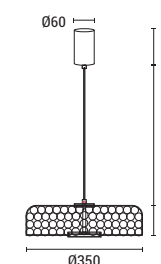

144-15073
PERFORATO
52027222