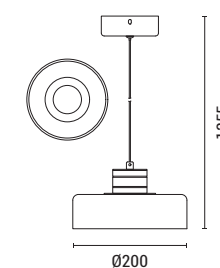

LED IP20 WARM WHITE

**144-18010**  
**NIMBUS**

52029672

Black-Grey  
Metal-Glass-Acrylic  
LED 8W  
624Lm  
220-240V  
3000K  
ø 200mm  
H: 115mm

LED IP20 WARM WHITE

**144-18011**  
**NIMBUS**

52029856

Grass-Racked Glass  
Metal-Glass-Acrylic  
LED 8W  
624Lm  
220-240V  
3000K  
ø 200mm  
H: 115mm