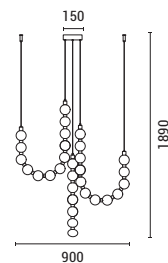

LED IP20 WARM WHITE