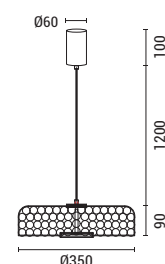

LED IP20 WARM WHITE

**144-15073**  
**PERFORATO**  
52027222

Gold  
Metal  
LED 10W  
1080Lm  
220-240V  
3000K  
ø 350mm  
H: 1390mm

LED IP20 WARM WHITE

**144-15072**  
**PERFORATO**  
52027222

Chrome  
Metal  
LED 10W  
1080Lm  
220-240V  
3000K  
ø 350mm  
H: 1390mm