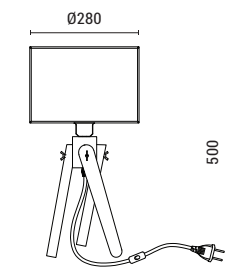

Natural Wood
Wood-Fabric
1xE27
Max 40W
220-240V
ø 280mm
H: 500mm