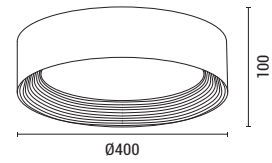

144-51045
MOONLIGHT
520211684

White
Metal-Acrylic
LED 30W
2262Lm
220-240V
3000K
∅ 400mm
H: 100mm

LED IP20 WARM WHITE