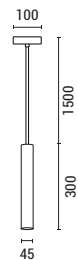

LED IP20 WARM WHITE