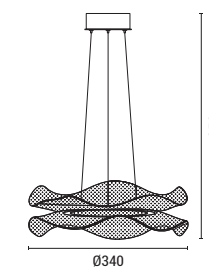

**144-15042
FIRENZE**
52029071

Black
Acrylic
LED 34W
3024Lm
220-240V
3000K
ø 340mm
H: 250mm

LED IP20 WARM WHITE