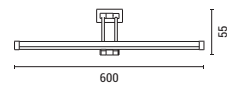

Black
Metal-Aluminium-Pc-Ans
LED 14W
1260Lm
110-240V
3CCT(3000-4000-6000K)
L: 600mm
W: 320mm
H: 55mm

LED IP44 WARM WHITE