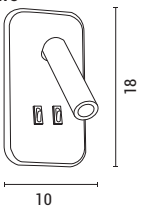

White
Aluminium-Metal-Acrylic
LED 11W&3W
910Lm
85-265V
3000K
L: 100mm
W: 70mm
H: 180mm

LED IP20 WARM WHITE