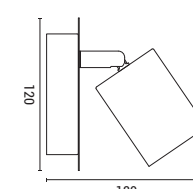

Grey Metal
Aluminium
1xGU10
Max 7W
220-240V
L: 120mm
H: 120mm

LED IP20