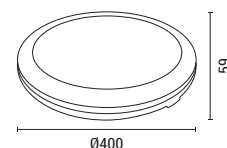

LED IP20 3CCT

**144-51031
MOONLIGHT**
52023577

White
Plastic
LED 40W
3600Lm
220-240V
3CCT(3000-4000-6000K)
ø 400mm
H: 59mm