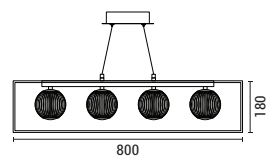

LED IP20 WARM WHITE

144-15051  
**PENNY**  
520214199

Wooden Painting  
Metal  
LED 7.4W  
338Lm  
220-240V  
3000K  
ø 455mm  
H: 1210mm

LED IP20 WARM WHITE

144-16110  
**BOX**  
520212926

Black  
Metal-Plastic  
LED 14W  
650Lm  
220-240V  
3000K  
L: 800mm  
H: 180mm