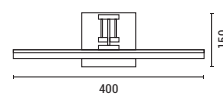

Black
Metal-Aluminium-Pc-Ans
LED 14W
1260Lm
110-240V
3CCT(3000-4000-6000K)
L: 400mm
W: 135mm
H: 150mm

LED IP44 3CCT