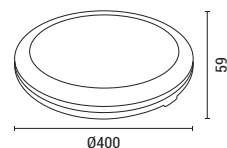

Black
Plastic
LED 40W
3600Lm
220-240V
3CCT(3000-4000-6000K)
ø 400mm
H: 59mm

LED IP20 3CCT

Black
Plastic
LED 30W
2700Lm
220-240V
3CCT(3000-4000-6000K)
ø 300mm
H: 59mm

LED IP20 3CCT

White
Plastic
LED 30W
2700Lm
220-240V
3CCT(3000-4000-6000K)
ø 300mm
H: 59mm

LED IP20 3CCT

**144-51031
MOONLIGHT**
52023577

White
Plastic
LED 40W
3600Lm
220-240V
3CCT(3000-4000-6000K)
ø 400mm
H: 59mm

LED IP20 3CCT

Dark Grey
Plastic
LED 40W
3600Lm
220-240V
3CCT(3000-4000-6000K)
ø 400mm
H: 59mm

LED IP20 3CCT

**144-51029
MOONLIGHT**
52022404

Dark Grey
Plastic
LED 30W
2700Lm
220-240V
3CCT(3000-4000-6000K)
ø 300mm
H: 59mm

LED IP20 3CCT

**145-25207
ROTONDO**
52022345

Black
Aluminium
LED 12W
900Lm
220-240V
4000K
ø 80mm
H: 100mm

LED IP20 COOL WHITE

**145-25206
ROTONDO**
52022345

White
Aluminium
LED 12W
900Lm
220-240V
4000K
ø 80mm
H: 100mm

LED IP20 COOL WHITE