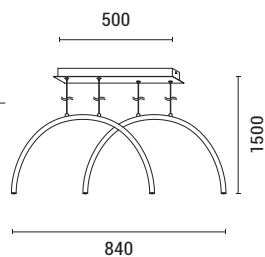

LED IP20 WARM WHITE