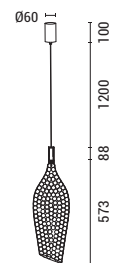

Gold  
Metal  
LED 7,6W  
780Lm  
220-240V  
3000K  
ø 200mm  
H: 1800mm

LED IP20 WARM WHITE

**144-15060  
PERFORATO**  
52027176

Chrome  
Metal  
LED 7,6W  
780Lm  
220-240V  
3000K  
ø 200mm  
H: 1960mm