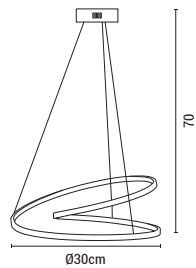

LED IP20 WARM WHITE