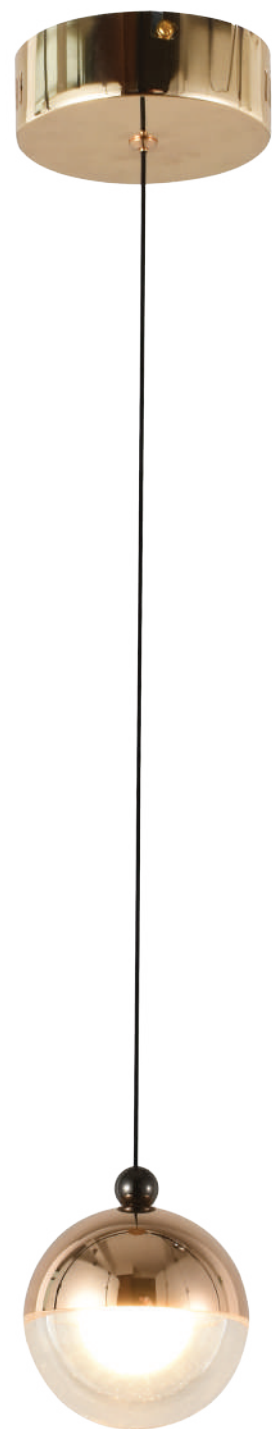

LED IP20 WARM WHITE

144-15079  
**MELANIE**  
52026521

Gold  
Metal-Aluminium-Glass  
LED 6W  
500Lm  
220-240V  
3000K  
ø 100mm  
H: 1200mm

LED IP20 WARM WHITE

144-15078  
**MELANIE**  
52026486

Chrome  
Metal-Aluminium-Glass  
LED 6W  
500Lm  
220-240V  
3000K  
ø 100mm  
H: 1200mm