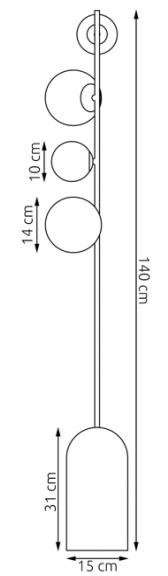

● 1501/LP4 ETNO LP4 MOKKA
● 4 x G9 / 230V / max 8W / LED