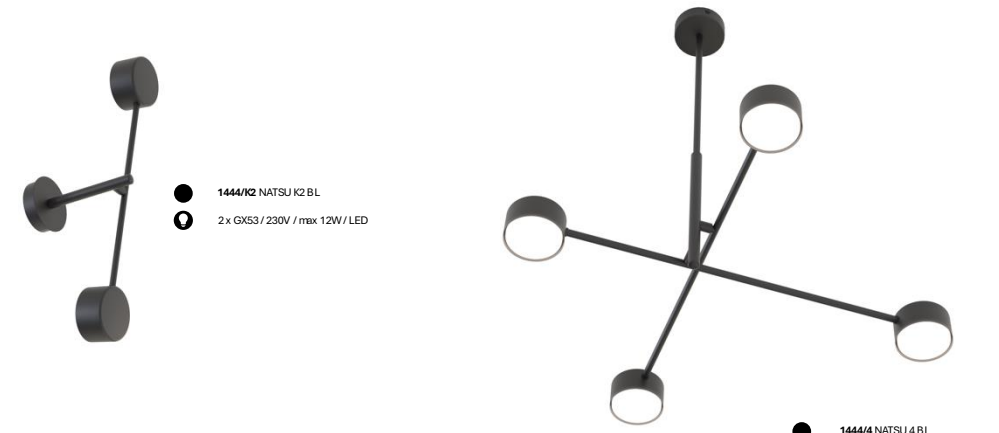

● 1441/1 BOLX 1 BL  
● 1 x GX53 / 230V / max 12W / LED

● 1441/2 BOLX 2 BL  
● 2 x GX53 / 230V / max 12W / LED

● 1441/3 BOLX 3 BL  
● 3 x GX53 / 230V / max 12W / LED

1444/6 NATSU 6 BL

● 1444/K2 NATSU K2 BL  
○ 2x GX53 / 230V / max 12W / LED