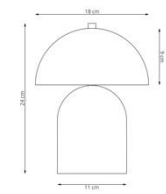

○ 1453/LN2 MUSH LN2 WH  
● 2x G9/230V/ max 8W/LED

● 1451/K2 MUSH K2 BL  
● 2x G9/230V/ max 8W/LED

● 1452/K2 MUSH K2 OR  
● 2x G9/230V/ max 8W/LED

● 1453/K2 MUSH K2 WH  
● 2x G9/230V/ max 8W/LED

● 1451/LN2 MUSH LN2 BL  
● 2x G9/230V/ max 8W/LED