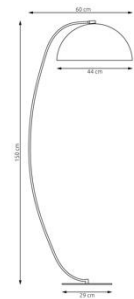

● 1470/LP1 ARCOS LP1 WH WHITE
● 1 x G9 / 230V / max 8W / LED