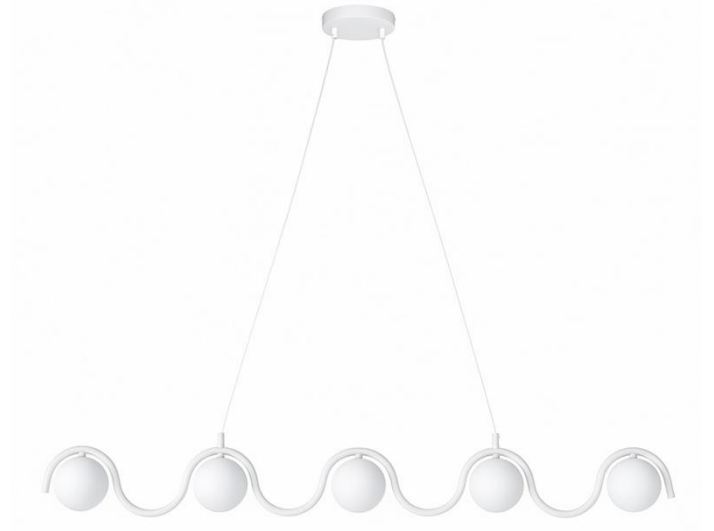

- 1583/5 SINUS 5 WH OPAL
- 5 x G9 / 230V / max 8W / LED