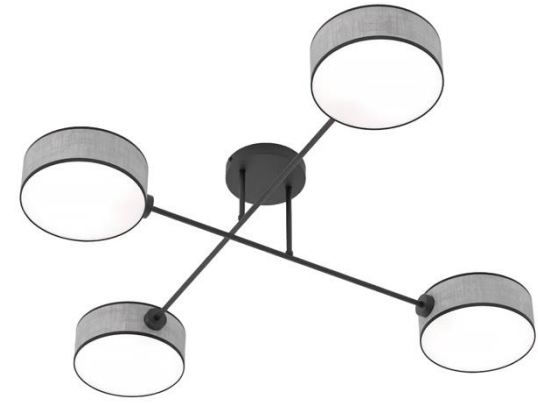

1570/4 MAGA 4 GRAY
4 x G9 / 230V / max 8W / LED