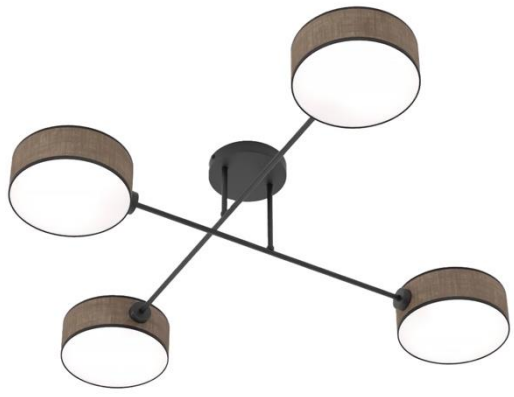

 1566/LP3 DRUMZ LP3 MIX1  
 3 x G9 / 230V / max 8W / LED

DRUMZ

1568/4 MAGA 4 BLACK

● 1568/4 MAGA 4 BLACK  
○ 4 x G9 / 230V / max 8W / LED

1570/6 MAGA 6 GRAY

● 1568/6 MAGA 6 BLACK  
○ 6 x G9 / 230V / max 8W / LED