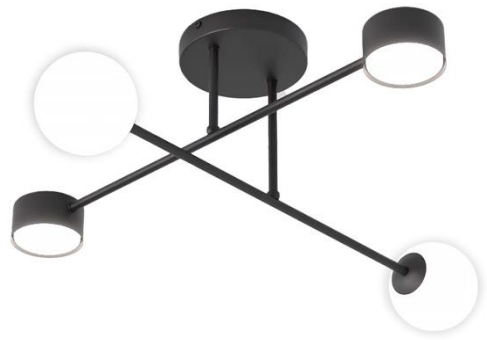

● 1440/K1 SORA K1 BL  
● 1 x GX53 / 230V / max 12W / LED

1560/6 HOLON 6 GRAY

- 1558/6 HOLON 6 BLACK
- 3 x G9 / 230V / max 8W / LED
- 3 x GX53 / 230V / max 8W / LED

● 1558/4 HOLON 4 BLACK  
● 2 x G9 / 230V / max 8W / LED  
● 2 x GX53 / 230V / max 8W / LED