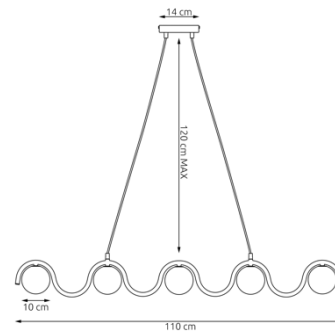

- 1583/5 SINUS 5 WH OPAL
- 5 x G9 / 230V / max 8W / LED