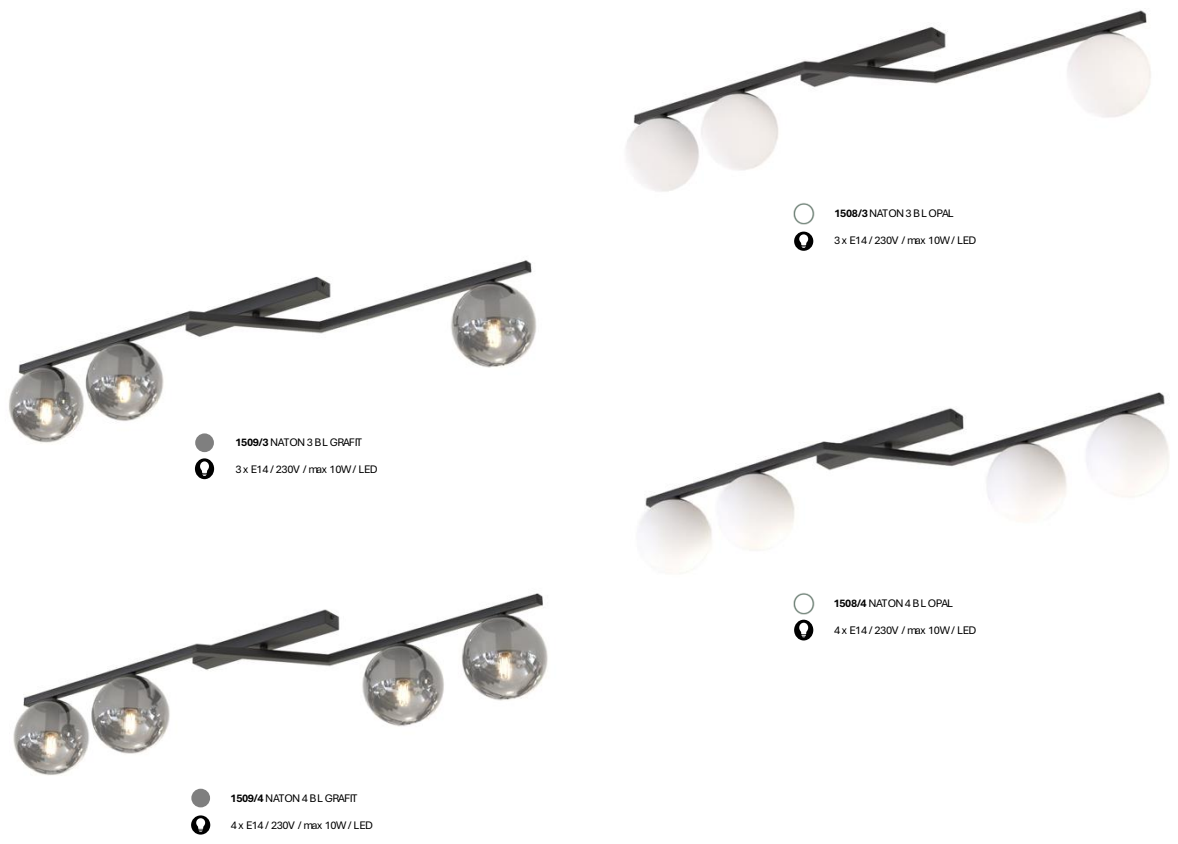

○ 1508/3 NATON 3 BL OPAL
● 3 x E14 / 230V / max 10W / LED

● 1509/3 NATON 3 BL GRAFIT
● 3 x E14 / 230V / max 10W / LED

○ 1508/4 NATON 4 BL OPAL
● 4 x E14 / 230V / max 10W / LED

● 1509/4 NATON 4 BL GRAFIT
● 4 x E14 / 230V / max 10W / LED