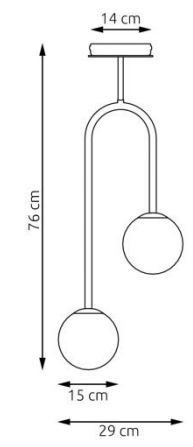

○ 1383/2 ATRIA 2 BL OPAL
● 2 x E14 / 230V / max 10W / LED