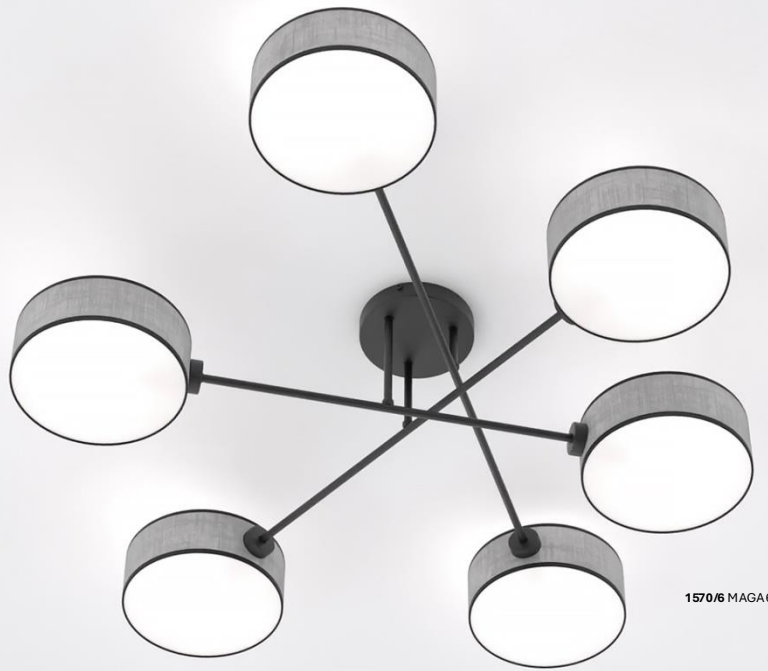

 1566/LP3 DRUMZ LP3 MIX1  
 3 x G9 / 230V / max 8W / LED

DRUMZ

1568/4 MAGA 4 BLACK

● 1568/4 MAGA 4 BLACK  
○ 4 x G9 / 230V / max 8W / LED

1570/6 MAGA 6 GRAY

● 1568/6 MAGA 6 BLACK  
○ 6 x G9 / 230V / max 8W / LED