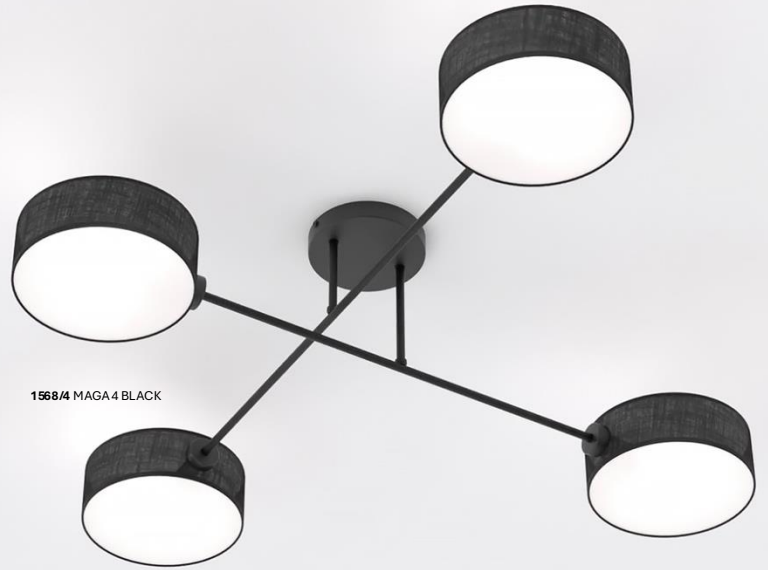

1568/4 MAGA 4 BLACK