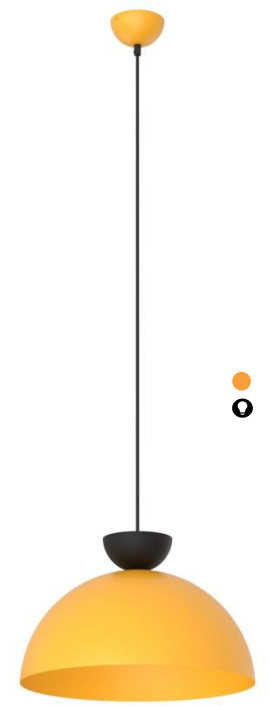

1474/1L LUNARO 1L BL ORANGE
 1 x GX53 / 230V / max 12W / LED

LUNARO