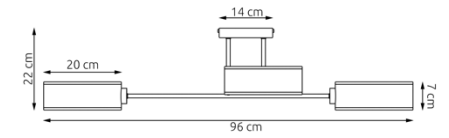

 1566/LP3 DRUMZ LP3 MIX1  
 3 x G9 / 230V / max 8W / LED

DRUMZ

1568/4 MAGA 4 BLACK

● 1568/4 MAGA 4 BLACK  
○ 4 x G9 / 230V / max 8W / LED

1570/6 MAGA 6 GRAY

● 1568/6 MAGA 6 BLACK  
○ 6 x G9 / 230V / max 8W / LED