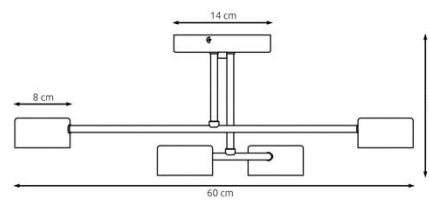

● 1355/4 HALO 4 BL BLACK
● 4 x GX53 / 230V / max 12W / LED