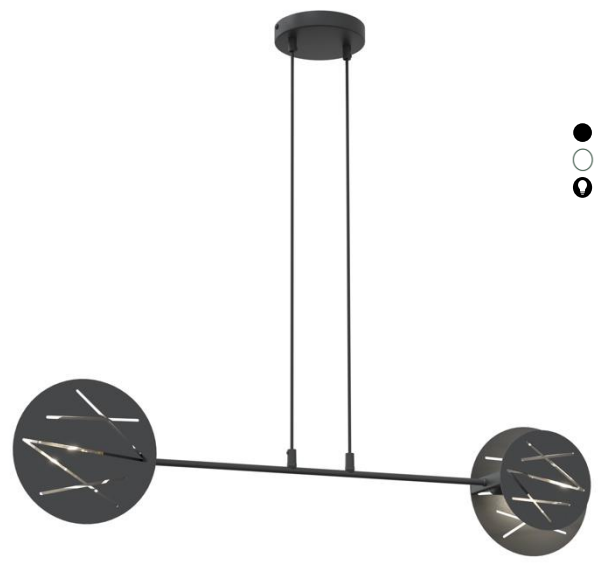

- 1411/2 XOTIC 2 BL BLACK
- 1412/2 XOTIC 2 WH WHITE
- 2 x E27 / 230V / max 15W / LED