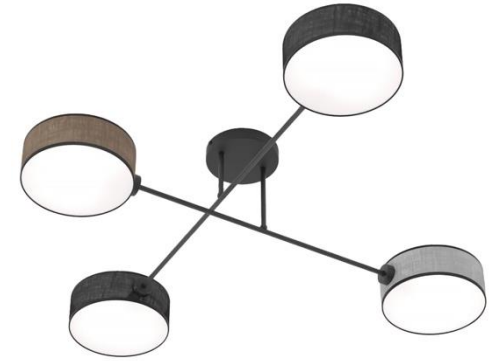

1572/4 MAGA 4 MIX1
4 x G9 / 230V / max 8W / LED