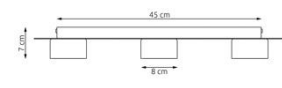

-  ● 1438/3 DIAZ 3 BL WOOD
-  ● 1437/3 DIAZ 3 BL BLACK
-  ○ 3 x GX53 / 230V / max 12W / LED

-  ● 1438/4 DIAZ 4 BL WOOD
-  ● 1437/4 DIAZ 4 BL BLACK
-  ○ 4 x GX53 / 230V / max 12W / LED

 ○ 1 x GX53 / 230V / max 12W / LED