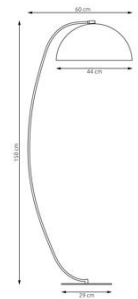

● 1468/LP1 ARCOS LP1 BL BLACK
● 1 x G9 / 230V / max 8W / LED