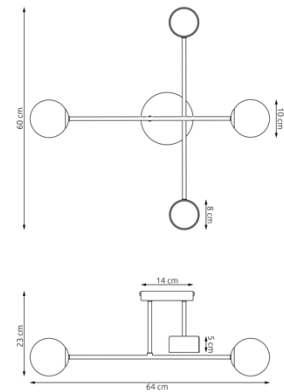

- 1558/6 HOLON 6 BLACK
- 3 x G9 / 230V / max 8W / LED
- 3 x GX53 / 230V / max 8W / LED