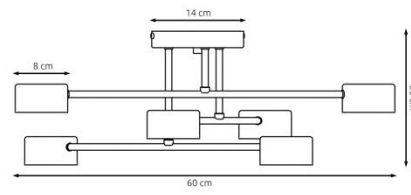

● 1355/6 HALO 6 BL BLACK
● 6 x GX53 / 230V / max 12W / LED