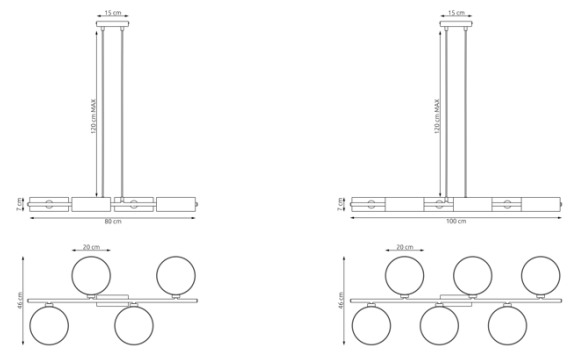

● 1551/K1 VIVA K1 GRAY  
● 1 x G9 / 230V / max 8W / LED

● 1552/K1 VIVA K1 ORANGE  
● 1 x G9 / 230V / max 8W / LED

1562/6 DRUMZ 6 BLACK

DRUMZ

● 1562/6 DRUMZ 6 BLACK  
● 6 x G9 / 230V / max 8W / LED

DRUMZ

● 1562/4 DRUMZ 4 BLACK  
● 4 x G9 / 230V / max 8W / LED