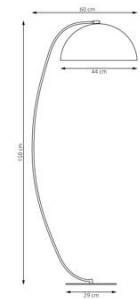

● 1469/LP1 ARCOS LP1 OR ORANGE
● 1 x G9 / 230V / max 8W / LED