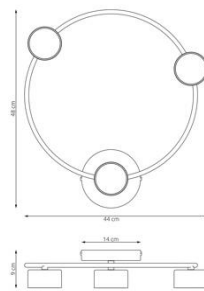

● 1450/2 LUCIO 2 BL  
○ 2 x GX53 / 230V / max 12W / LED

● 1450/3 LUCIO 3 BL  
○ 3 x GX53 / 230V / max 12W / LED

● 1450/2 LUCIO 2 BL  
○ 2 x GX53 / 230V / max 12W / LED

● 1450/3 LUCIO 3 BL  
○ 3 x GX53 / 230V / max 12W / LED