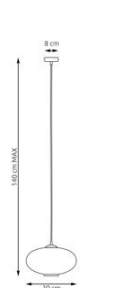

● 1 x E27 / 230V / max 15W / LED