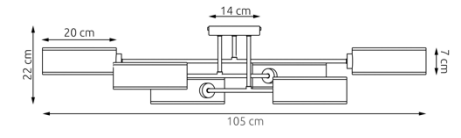

 1566/LP3 DRUMZ LP3 MIX1  
 3 x G9 / 230V / max 8W / LED

DRUMZ

1568/4 MAGA 4 BLACK

● 1568/4 MAGA 4 BLACK  
○ 4 x G9 / 230V / max 8W / LED

1570/6 MAGA 6 GRAY

● 1568/6 MAGA 6 BLACK  
○ 6 x G9 / 230V / max 8W / LED