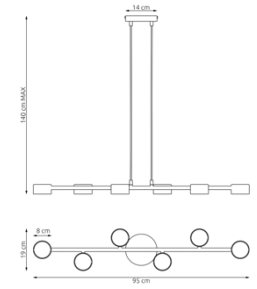

● 1439/6 MEGARA 6 BL
● 6 x GX53 / 230V / max 12W / LED

MEGARA