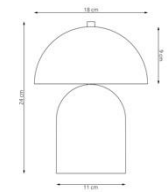

● 1451/LN2 MUSH LN2 BL
● 2x G9/230V/ max 8W/LED