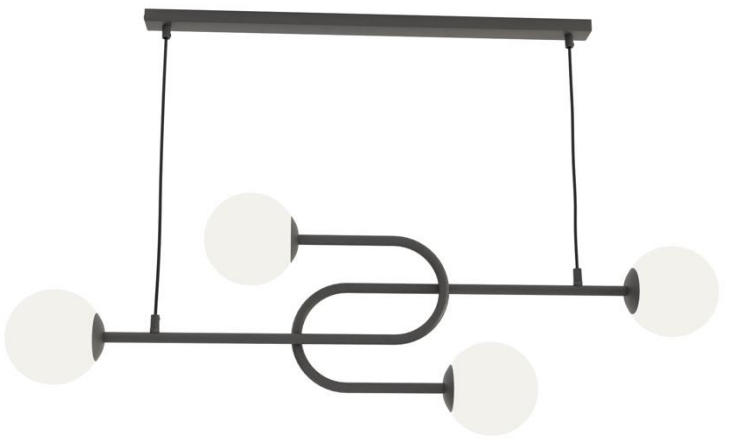

○ 1383/4 ATRIA 4 BL OPAL
● 4 x E14 / 230V / max 10W / LED