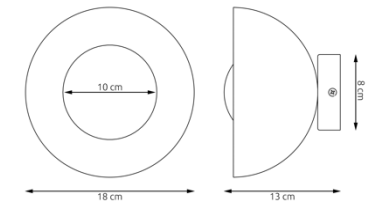

● 1547/K1 BIBI K1 GRAY
● 1 x G9 / 230V / max 8W / LED

● 1546/K1 BIBI K1 MOKKA
● 1 x G9 / 230V / max 8W / LED

● 1548/K1 BIBI K1 ORANGE
● 1 x G9 / 230V / max 8W / LED