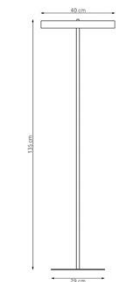

1456/LP3 NEMO LP3 WH
3x G9 / 230V / max 8W / LED