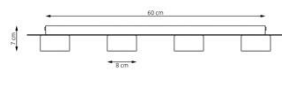

- 1438/1 DIAZ 1 BL WOOD
- 1437/1 DIAZ 1 BL BLACK
- 1 x GX53 / 230V / max 12W / LED

- 1438/3 DIAZ 3 BL WOOD
- 1437/3 DIAZ 3 BL BLACK
- 3 x GX53 / 230V / max 12W / LED

- 1438/4 DIAZ 4 BL WOOD
- 1437/4 DIAZ 4 BL BLACK
- 4 x GX53 / 230V / max 12W / LED