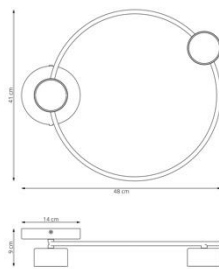

● 1450/2 LUCIO 2 BL  
○ 2 x GX53 / 230V / max 12W / LED

● 1450/3 LUCIO 3 BL  
○ 3 x GX53 / 230V / max 12W / LED

● 1450/2 LUCIO 2 BL  
○ 2 x GX53 / 230V / max 12W / LED

● 1450/3 LUCIO 3 BL  
○ 3 x GX53 / 230V / max 12W / LED