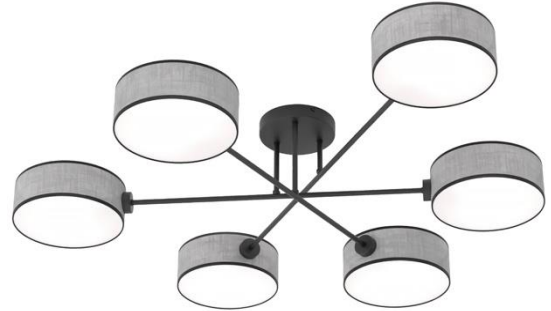

1569/4 MAGA 4 BROWN  
4 x G9 / 230V / max 8W / LED

1570/4 MAGA 4 GRAY  
4 x G9 / 230V / max 8W / LED

1571/4 MAGA 4 RATAN  
4 x G9 / 230V / max 8W / LED

1572/4 MAGA 4 MIX1  
4 x G9 / 230V / max 8W / LED

1569/6 MAGA 6 BROWN  
6 x G9 / 230V / max 8W / LED