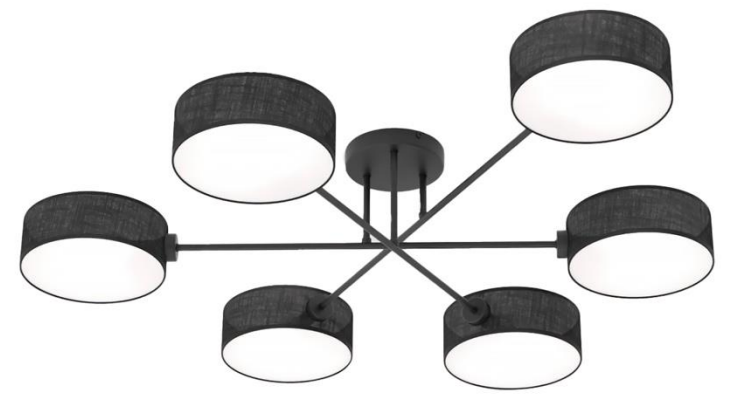

 1566/LP3 DRUMZ LP3 MIX1  
 3 x G9 / 230V / max 8W / LED

DRUMZ

1568/4 MAGA 4 BLACK

● 1568/4 MAGA 4 BLACK  
○ 4 x G9 / 230V / max 8W / LED

1570/6 MAGA 6 GRAY

● 1568/6 MAGA 6 BLACK  
○ 6 x G9 / 230V / max 8W / LED