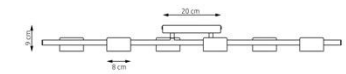

● 1467/6 BET 6 BL BLACK
● 6 x GX53 / 230V / max 12W / LED