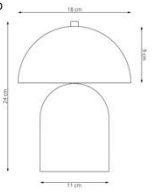

● 1453/LN2 MUSH LN2 WH
● 2x G9/230V/ max 8W/LED

MUSH

MUSH