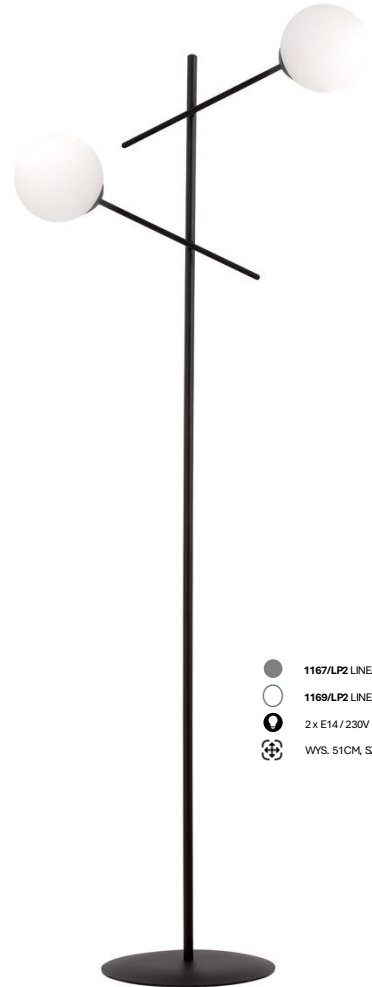

● 1167/LP2 LINEARLP2 BL GRAFIT
○ 1169/LP2 LINEARLP2 BL OPAL
● 2x E14 / 230V / max 10W / LED
⊕ WYS. 51CM, SZER. 102CM