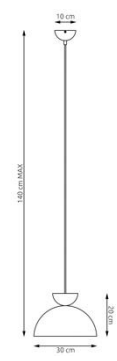

1474/1S LUNARO 1S BL ORANGE
 1 x GX53 / 230V / max 12W / LED