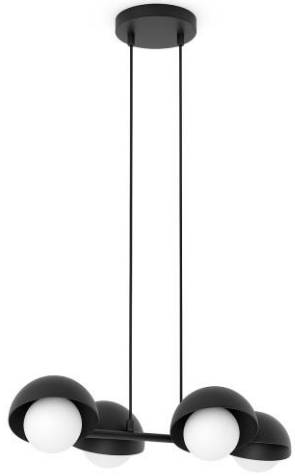

● 1589/4 BOOM 4 BLACK
● 4 x G9 / 230V / max 8W / LED