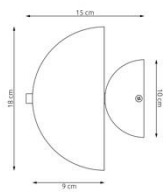

● 1451/K2 MUSH K2 BL
● 2x G9/230V/ max 8W/LED