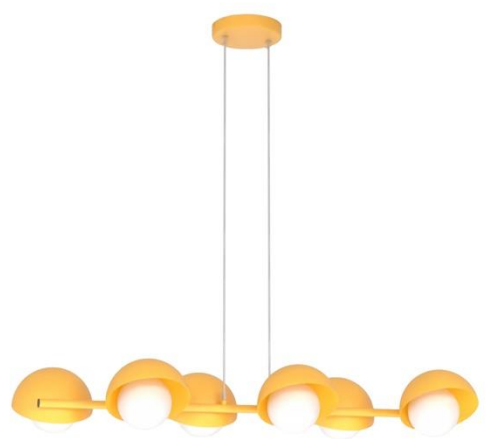

● 1591/6 BOOM 6 ORANGE
● 6 x G9 / 230V / max 8W / LED