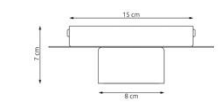

- 1438/1 DIAZ 1 BL WOOD
- 1437/1 DIAZ 1 BL BLACK
- 1 x GX53 / 230V / max 12W / LED

- 1438/3 DIAZ 3 BL WOOD
- 1437/3 DIAZ 3 BL BLACK
- 3 x GX53 / 230V / max 12W / LED

- 1438/4 DIAZ 4 BL WOOD
- 1437/4 DIAZ 4 BL BLACK
- 4 x GX53 / 230V / max 12W / LED