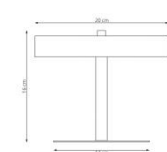

1455/LN2 NEMO LN2 OR
2x G9 / 230V / max 8W / LED