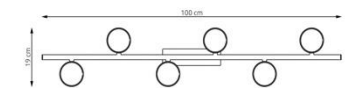

● 1441/2 BOLX 2 BL
● 2 x GX53 / 230V / max 12W / LED

● 1467/6 BET 6 BL BLACK
● 6 x GX53 / 230V / max 12W / LED