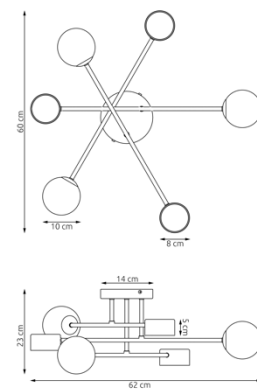

- 1558/6 HOLON 6 BLACK
- 3 x G9 / 230V / max 8W / LED
- 3 x GX53 / 230V / max 8W / LED