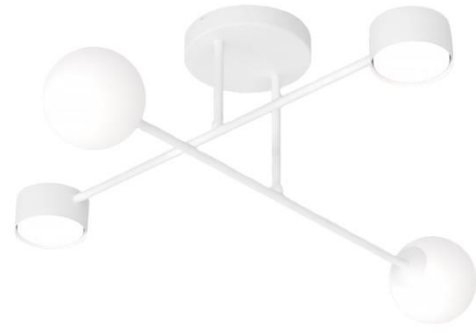

● 1440/K1 SORA K1 BL  
● 1 x GX53 / 230V / max 12W / LED

1560/6 HOLON 6 GRAY

- 1558/6 HOLON 6 BLACK
- 3 x G9 / 230V / max 8W / LED
- 3 x GX53 / 230V / max 8W / LED

● 1558/4 HOLON 4 BLACK  
● 2 x G9 / 230V / max 8W / LED  
● 2 x GX53 / 230V / max 8W / LED