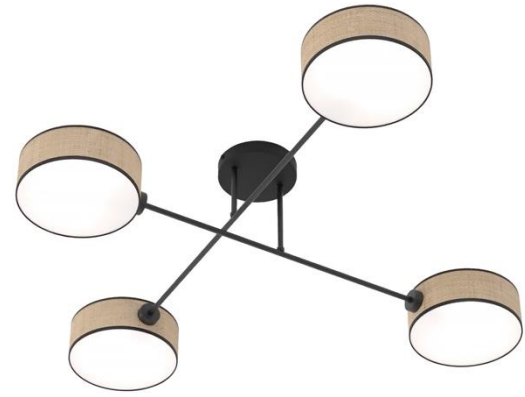

1571/4 MAGA 4 RATAN
4 x G9 / 230V / max 8W / LED