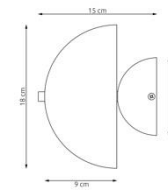

● 1452/K2 MUSH K2 OR
● 2x G9/230V/ max 8W/LED