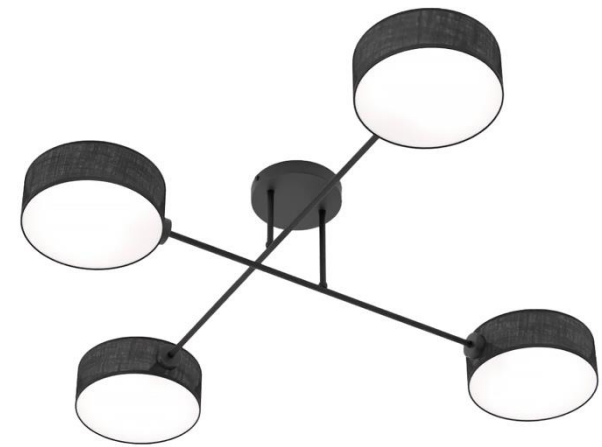

● 1568/4 MAGA 4 BLACK
○ 4 x G9 / 230V / max 8W / LED