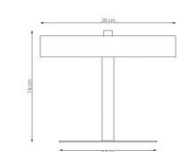

1456/LN2 NEMO LN2 WH
2x G9 / 230V / max 8W / LED