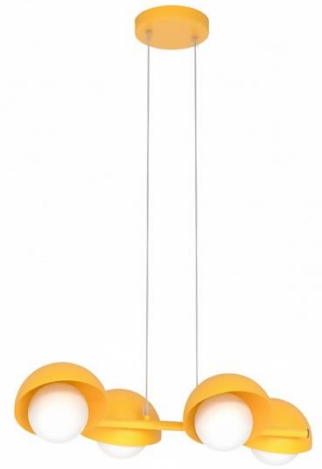

1591/6 BOOM 6 ORANGE

● 1590/6 BOOM 6 MOKKA  
● 6 x G9 / 230V / max 8W / LED

● 1589/4 BOOM 4 BLACK  
● 4 x G9 / 230V / max 8W / LED

● 1590/4 BOOM 4 MOKKA  
● 4 x G9 / 230V / max 8W / LED

● 1591/4 BOOM 4 ORANGE  
● 4 x G9 / 230V / max 8W / LED