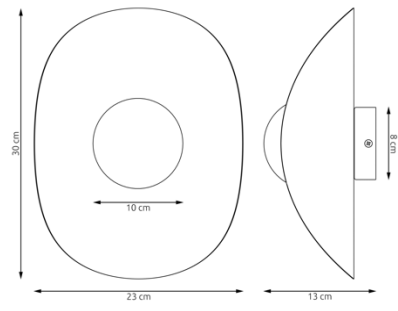

● 1525/K1 FIERO XLK1 MOKKA
● 1 x G9 / 230V / max 8W / LED