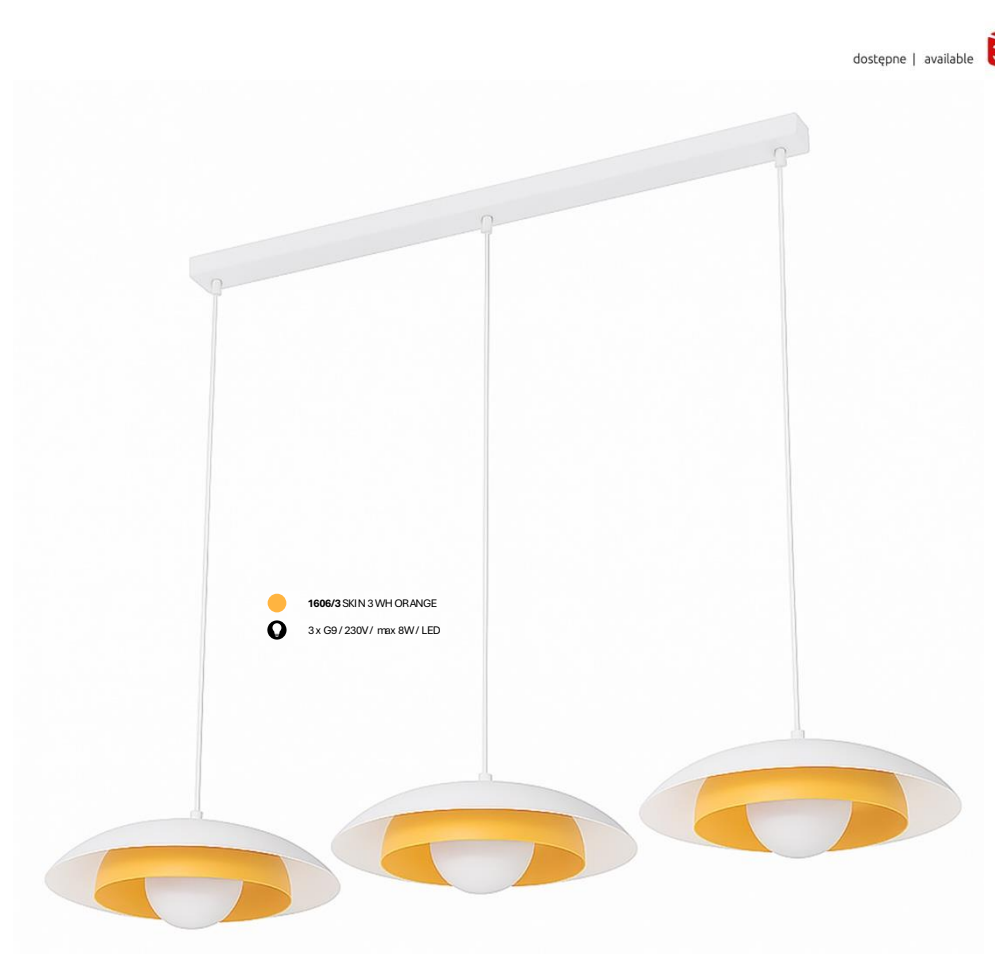

1606/3 SKIN 3 WH ORANGE
 3 x G9 / 230V / max 8W / LED