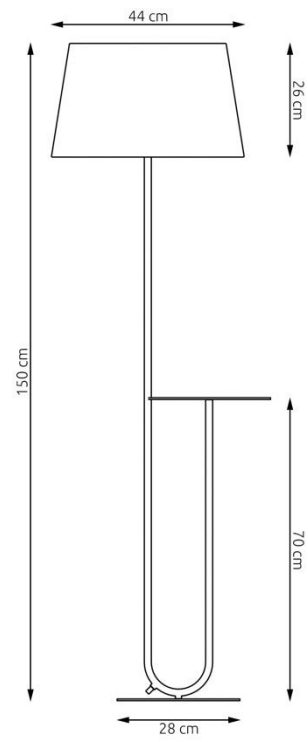

1421/LP1 HOTEL LP1 BEIGE
 1 x E27 / 230V / max 15W / LED