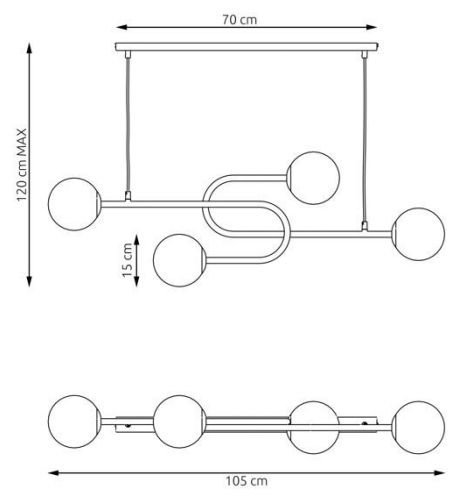

○ 1383/4 ATRIA 4 BL OPAL
● 4 x E14 / 230V / max 10W / LED