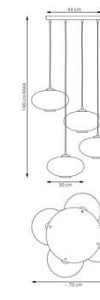

● 4 x E27 / 230V / max 15W / LED