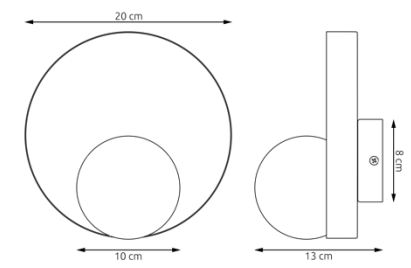

● 1534/K1 KIDO K1 MOKKA
● 1 x G9 / 230V / max 8W / LED