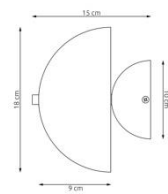

● 1453/K2 MUSH K2 WH
● 2x G9/230V/ max 8W/LED