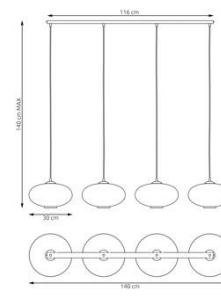

● 4 x E27 / 230V / max 15W / LED