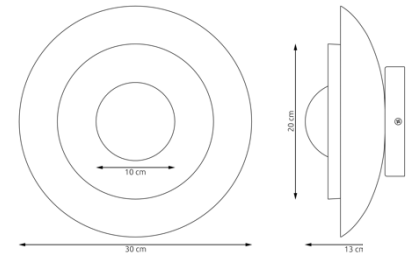

1521/K1 POPPI K1 WHBLACK
 1 x G9 / 230V / max 8W / LED